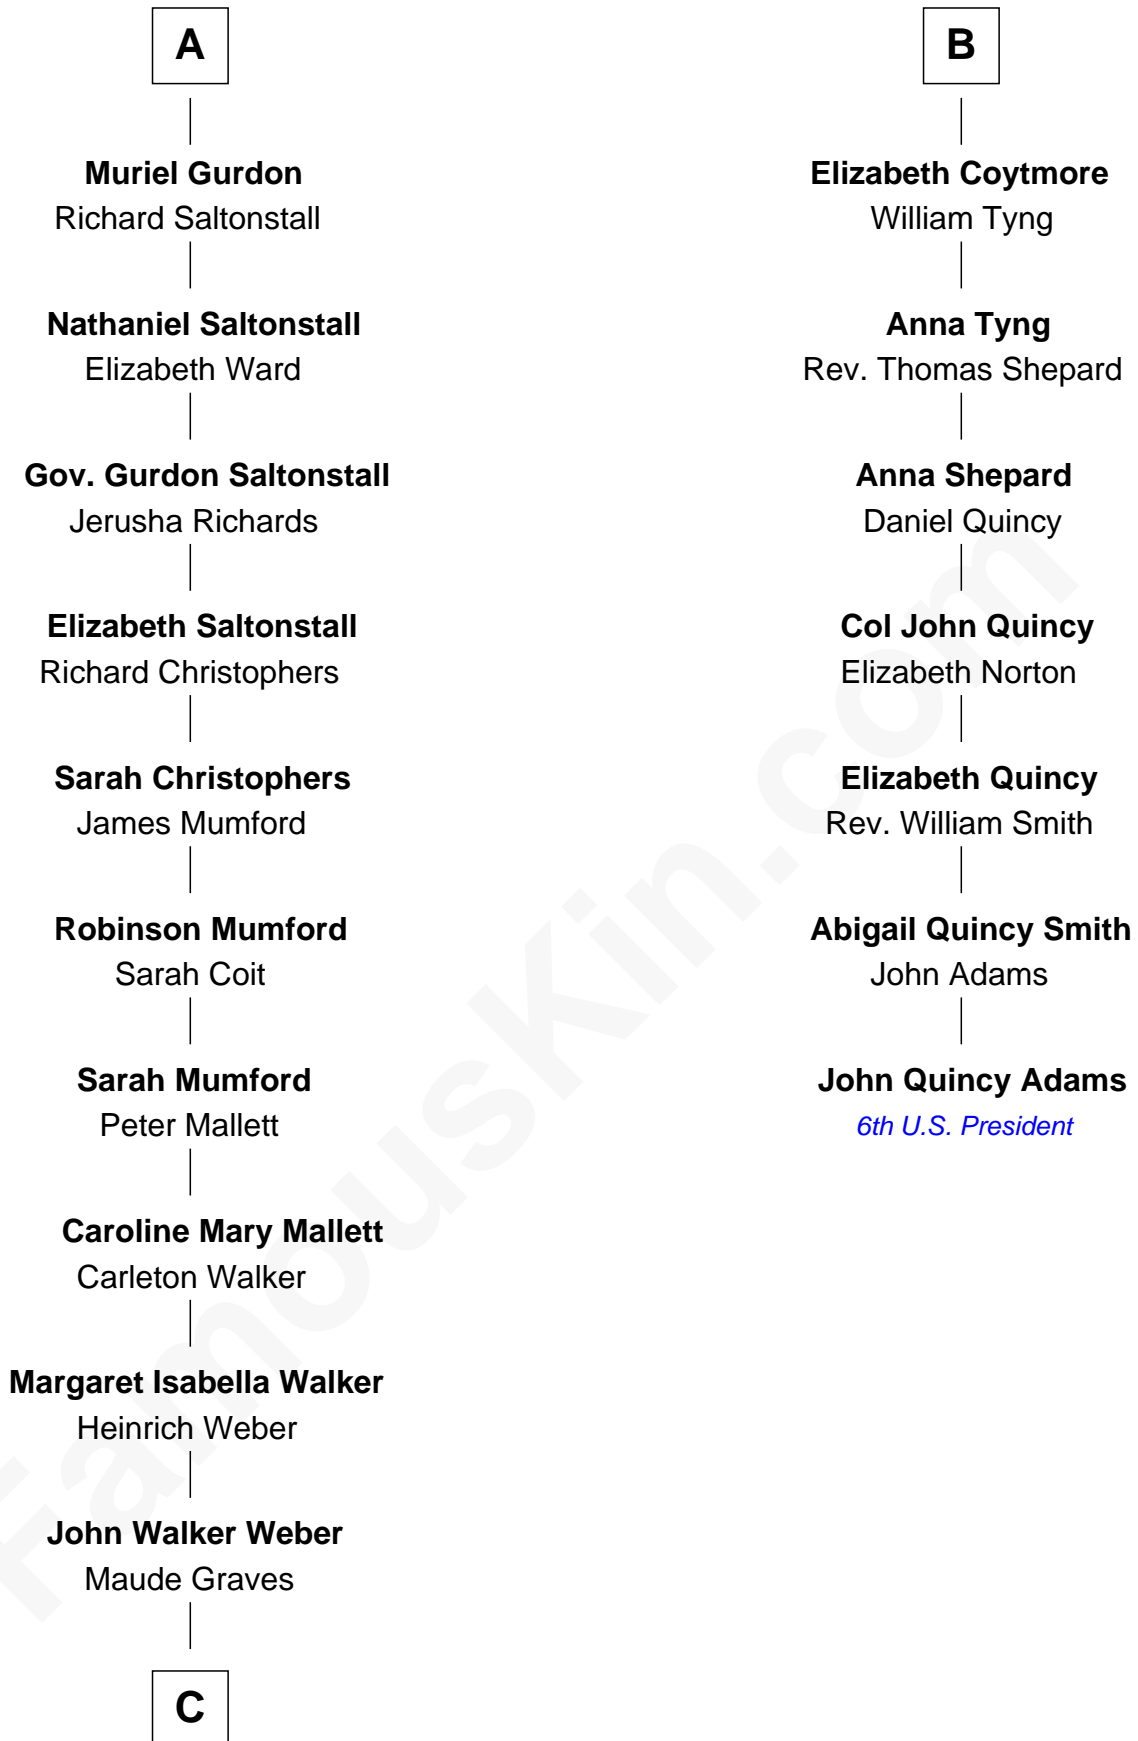

FamousKin.com Relationship Chart of

Carly Fiorina

CEO of Hewlett-Packard

13th cousin 6 times removed of

John Quincy Adams

6th U.S. President

Elizabeth Fitzalan

with husband
Sir Thomas Mowbray

Joan Goushill

Sir Thomas Stanley

Margaret Stanley

Sir William Troutbeck

Joan Troutbeck

Sir William Griffith

Sir William Griffith

Jane Stradling

Dorothy Griffith

William Williams

Jane Williams

William Coytmore

Rowland Coytmore

Katherine Myles

B

C

—
Cara Carleton Weber

Harold Marvin Sneed

—
Joseph Tyree Sneed

Madelon Montross Juergens

—
Carly Fiorina

CEO of Hewlett-Packard

FamousKin.com