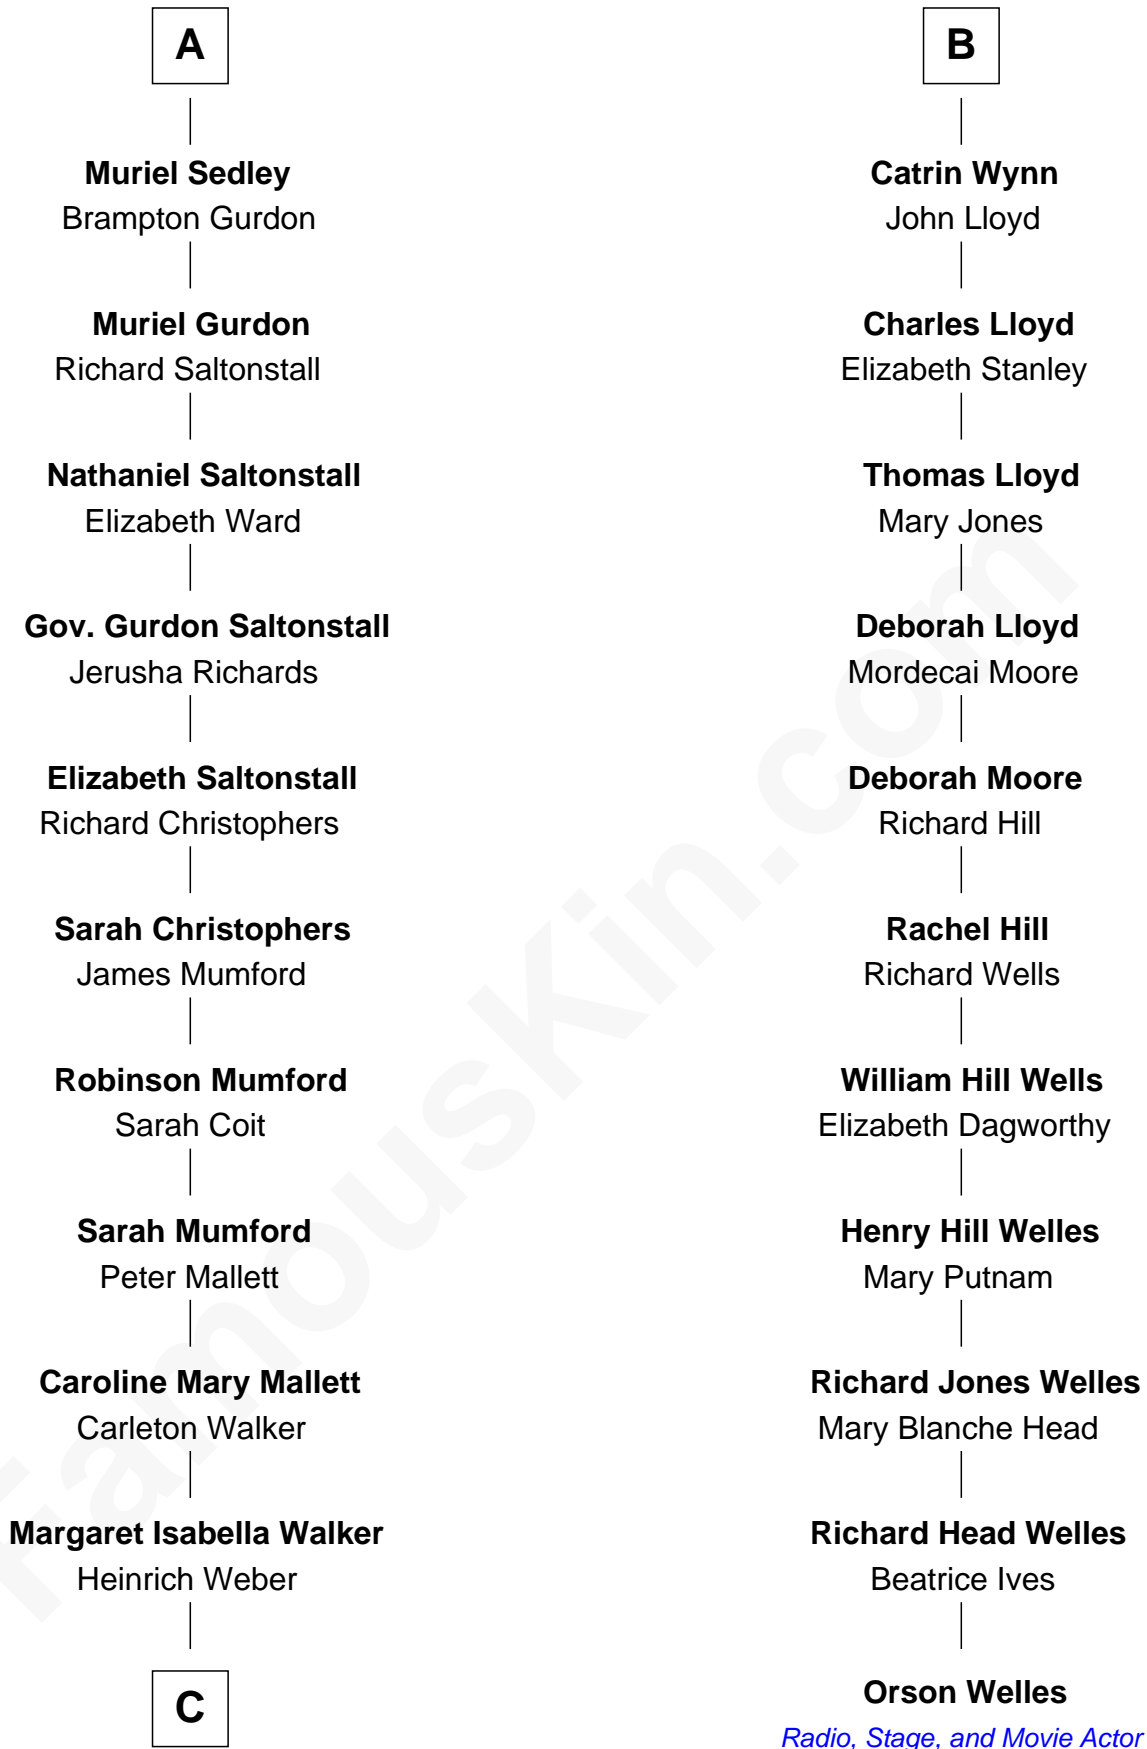

FamousKin.com Relationship Chart of

Carly Fiorina

CEO of Hewlett-Packard

17th cousin 3 times removed of

Orson Welles

Radio, Stage, and Movie Actor

FamousKin.com