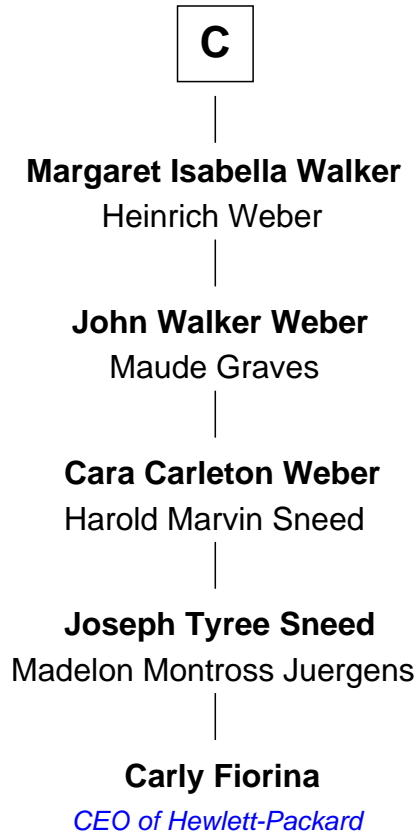

FamousKin.com Relationship Chart of

Carly Fiorina

CEO of Hewlett-Packard

16th cousin 5 times removed of

Charles Darwin

Theory of Evolution

Thomas de Berkeley

*with wife
Katherine de Clyvedon*

*with wife
Margaret de Mortimer*

Sir John Berkeley
Elizabeth Betteshorne

Maurice de Berkeley
Elizabeth le Despencer

Eleanor Berkeley
Sir Richard Poynings

Thomas de Berkeley
Margaret de Lisle

Eleanor Poynings
Sir Henry Percy

Elizabeth de Berkeley
Richard de Beauchamp

Margaret Percy
Sir William Gascoigne

Eleanor Beauchamp
Edmund Beaufort

Dorothy Gascoigne
Sir Ninian Markenfield

Eleanor Beaufort
Sir Robert Spencer

Alice Markenfield
Sir Robert Mauleverer

Margaret Spencer
Sir Thomas Carey

Dorothy Mauleverer
John Kaye

Sir William Carey
Mary Boleyn

A

B

FamousKin.com