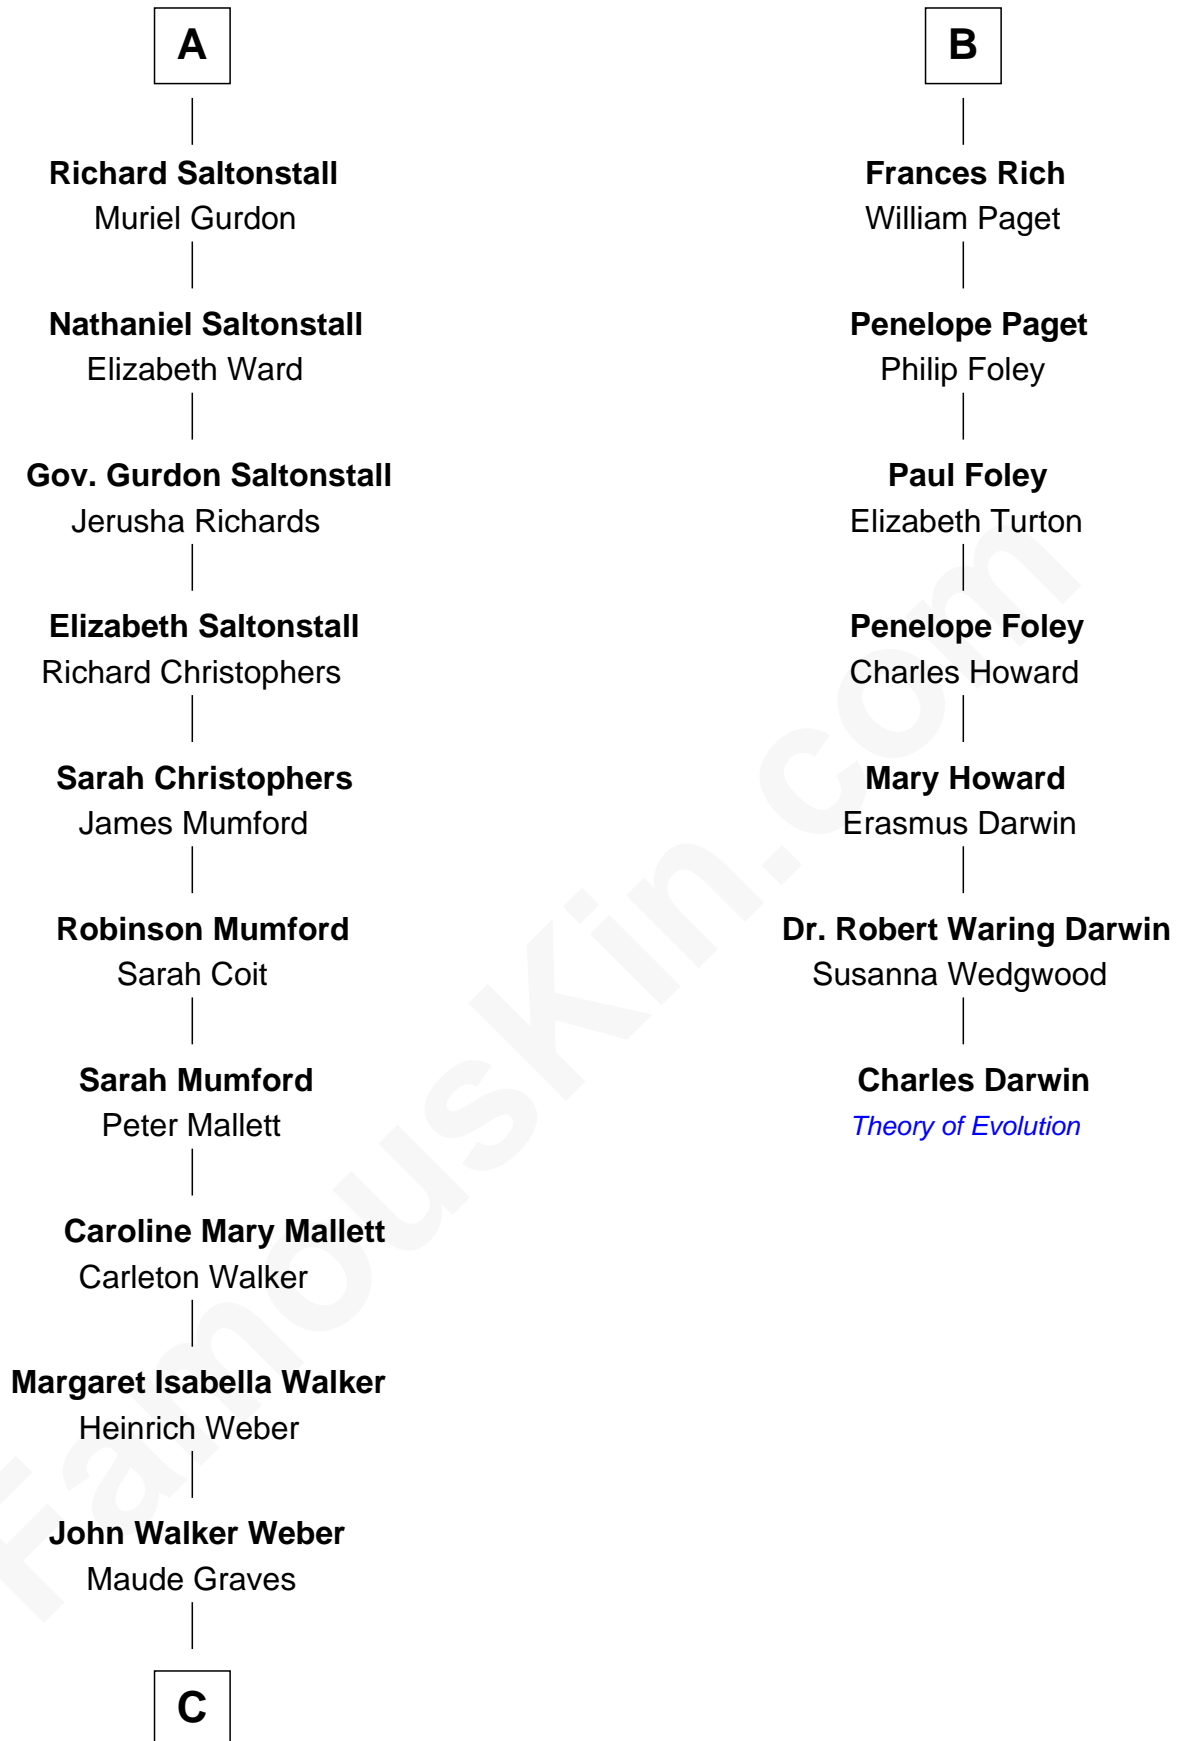

# FamousKin.com Relationship Chart of

**Carly Fiorina**

*CEO of Hewlett-Packard*

13th cousin 6 times removed of

**Charles Darwin**

*Theory of Evolution*

**Sir Henry Percy**  
Eleanor Neville

**Sir Henry Percy**  
Eleanor Poynings

**Margaret Percy**  
Sir William Gascoigne

**Dorothy Gascoigne**  
Sir Ninian Markenfield

**Alice Markenfield**  
Sir Robert Mauleverer

**Dorothy Mauleverer**  
John Kaye

**Robert Kaye**  
Anne Flower

**Grace Kaye**  
Richard Saltonstall

**A**

**Anne Percy**  
Sir Thomas Hungerford

**Mary Hungerford**  
Sir Edward Hastings

**Sir George Hastings**  
Anne Stafford

**Dorothy Hastings**  
Sir Richard Devereux

**Walter Devereux**  
Lettice Knollys

**Penelope Devereux**  
Robert Rich

**Henry Rich**  
Isabel Cope

**B**

**C**

—  
**Cara Carleton Weber**

Harold Marvin Sneed

—  
**Joseph Tyree Sneed**

Madelon Montross Juergens