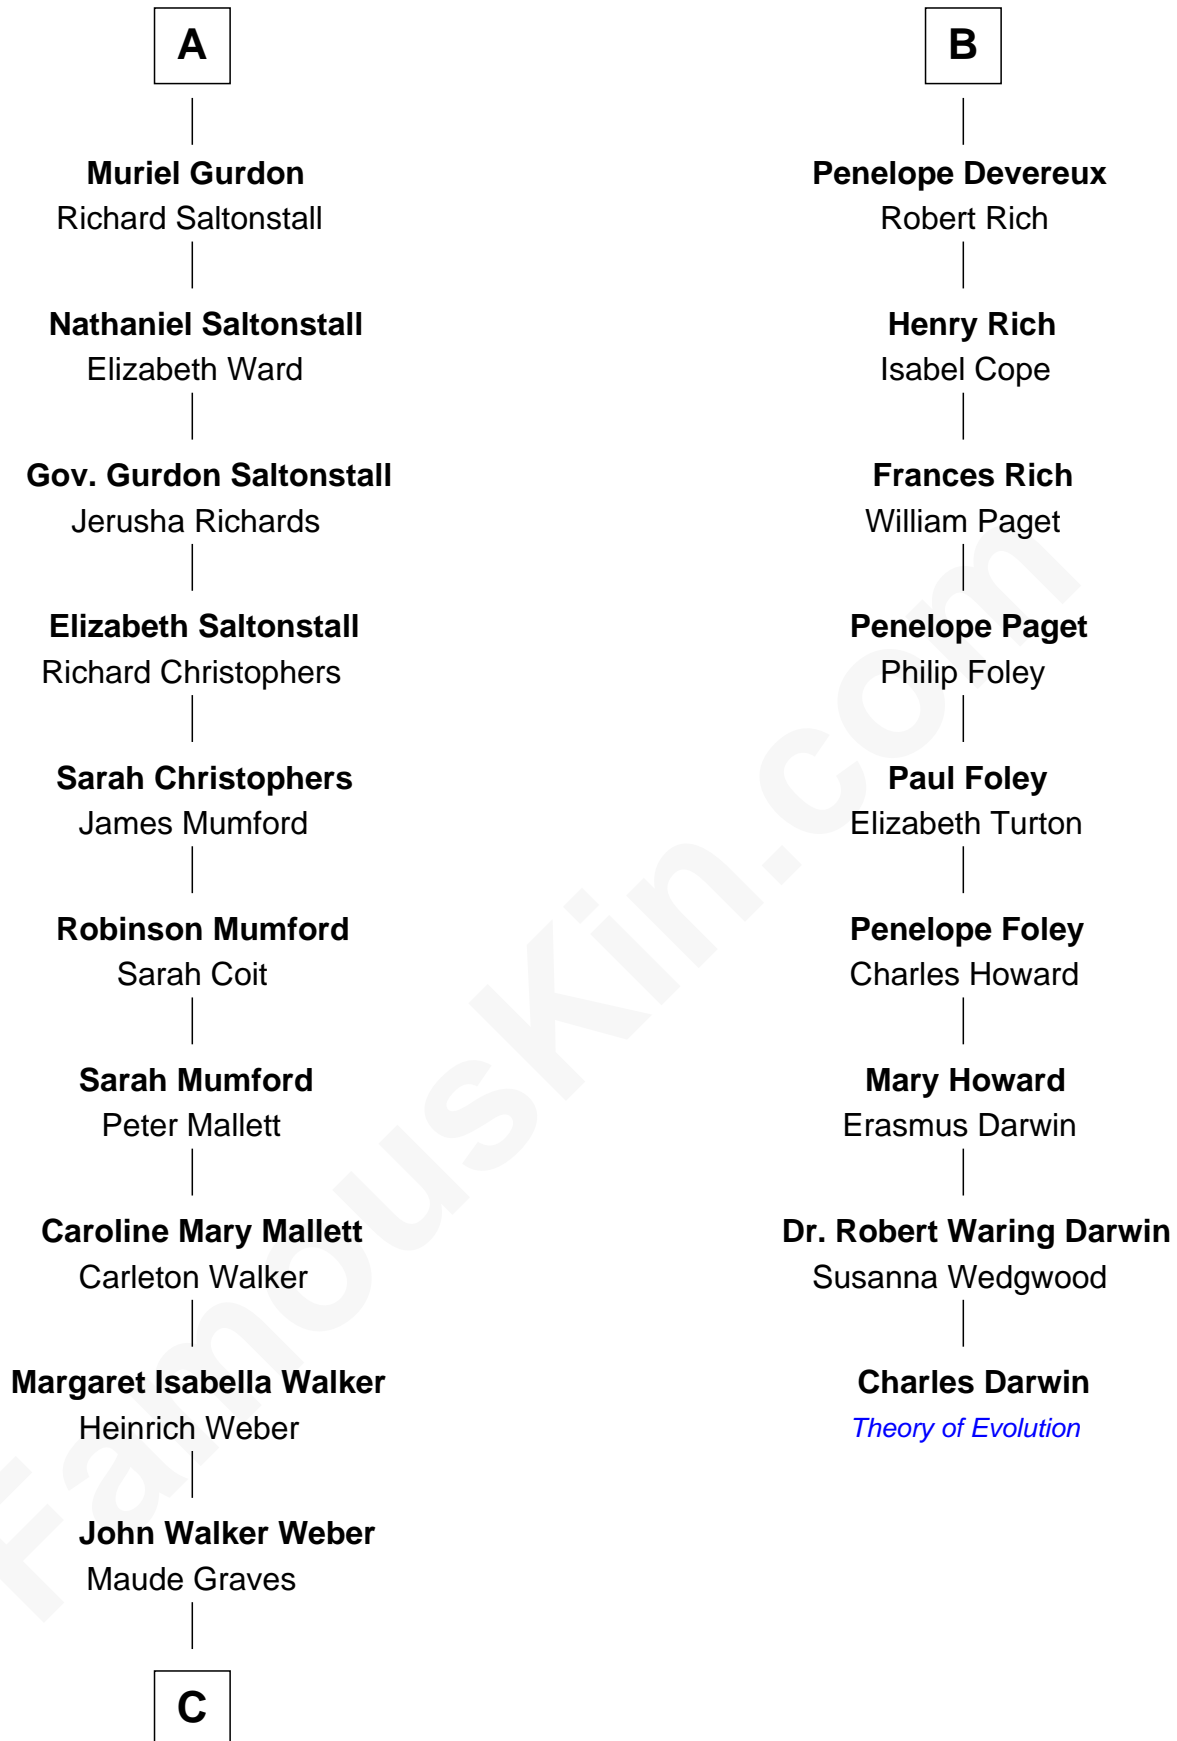

FamousKin.com Relationship Chart of

Carly Fiorina

CEO of Hewlett-Packard

15th cousin 4 times removed of

Charles Darwin

Theory of Evolution

Sir Reynold Grey

Margaret de Ros

C

—
Cara Carleton Weber

Harold Marvin Sneed

—
Joseph Tyree Sneed

Madelon Montross Juergens

—
Carly Fiorina

CEO of Hewlett-Packard