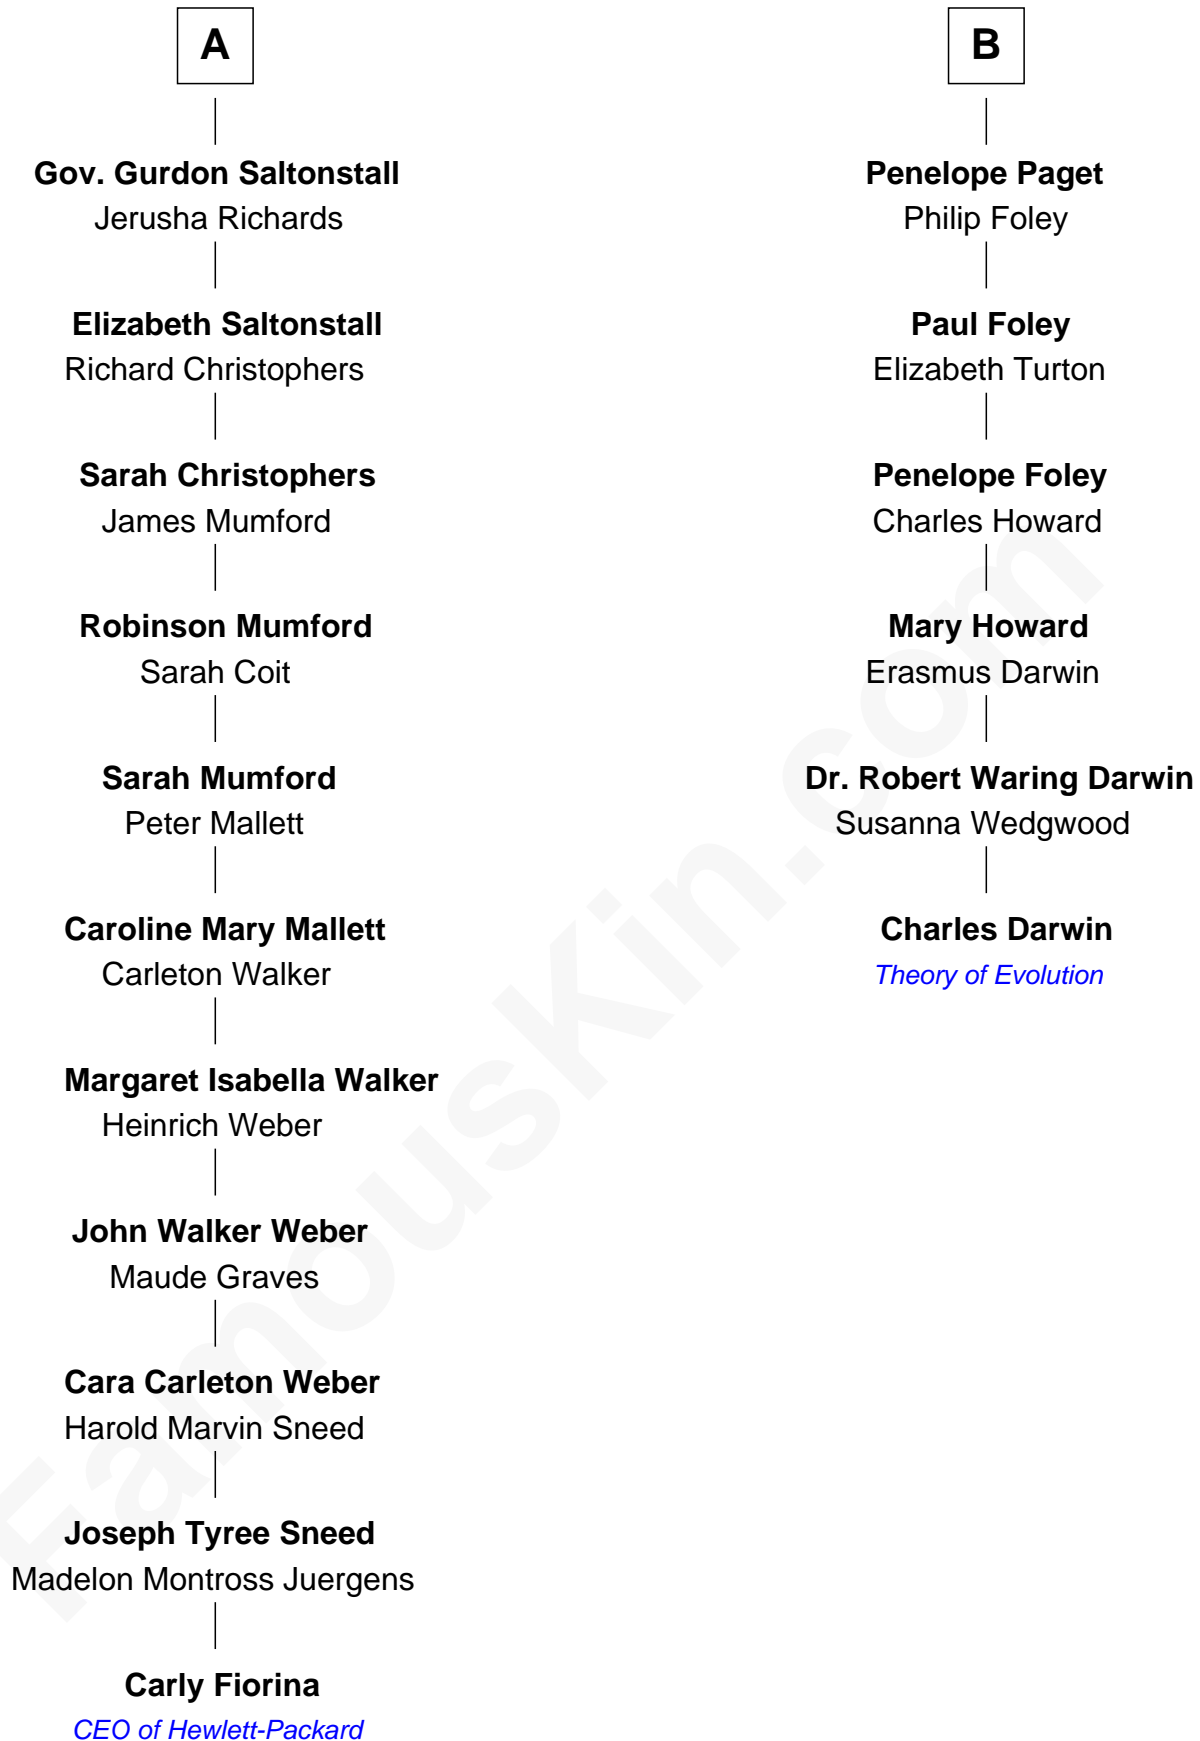

Carly Fiorina photo by [Gage Skidmore](#) (CC BY-SA 2.0)