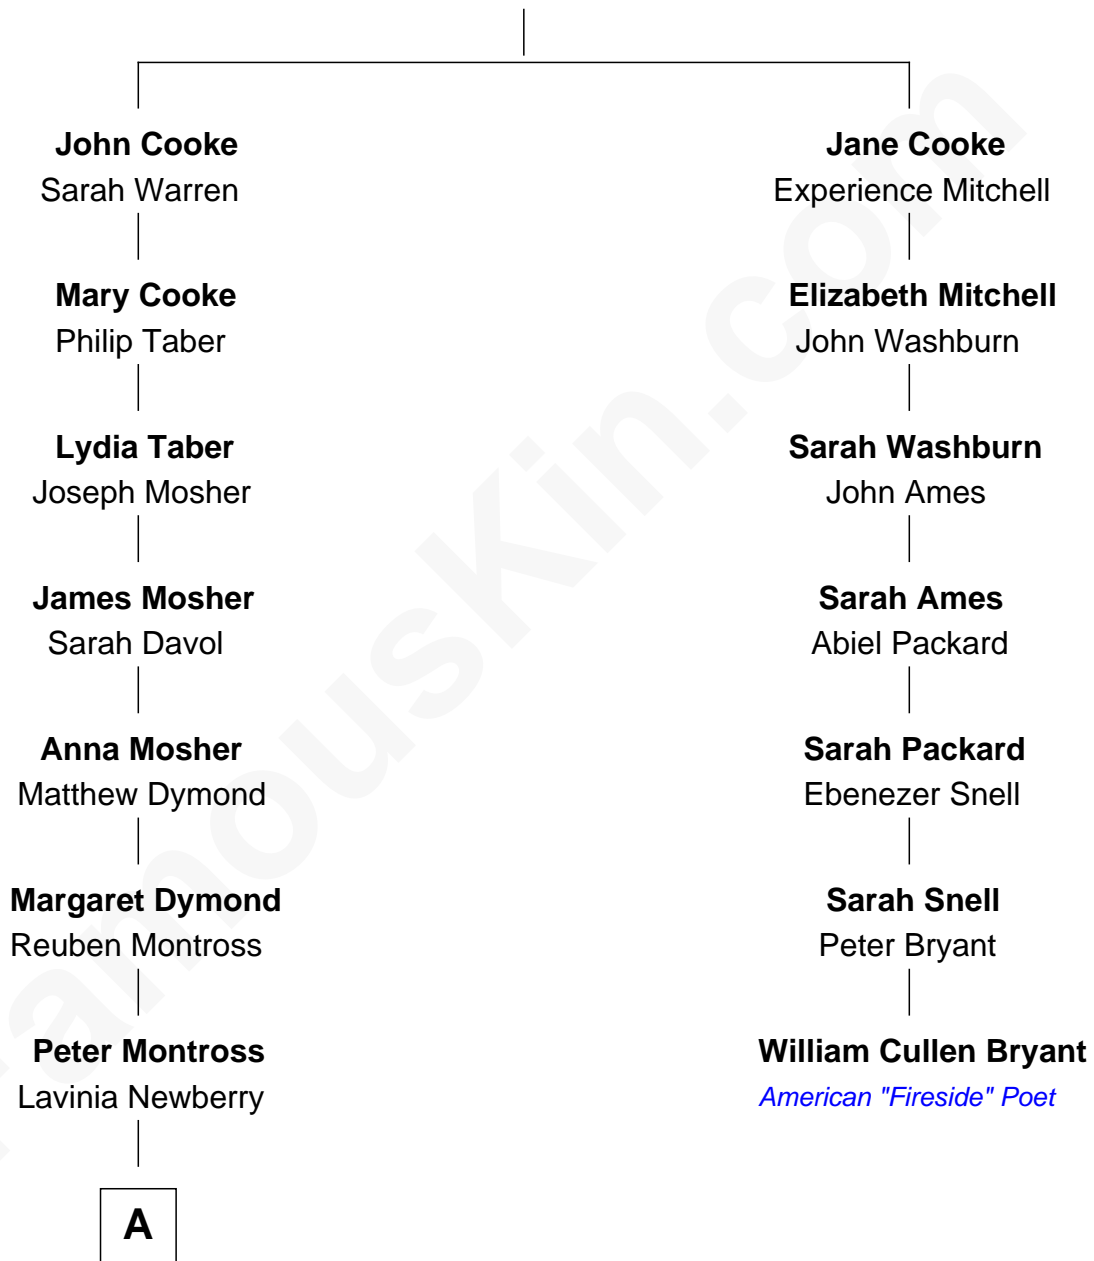

FamousKin.com Relationship Chart of

Carly Fiorina

CEO of Hewlett-Packard

6th cousin 5 times removed of

William Cullen Bryant

American "Fireside" Poet

Francis Cooke
Hester le Mahieu

A

—
Elijah Montross
Charity Mariah Casebeer

—
Emma Charlotte Montross
George M. Hall

—
Clara Marie Hall
Edgar Adam Juergens

—
Madelon Montross Juergens
Joseph Tyree Sneed

—
Carly Fiorina
CEO of Hewlett-Packard

FamousKin.com