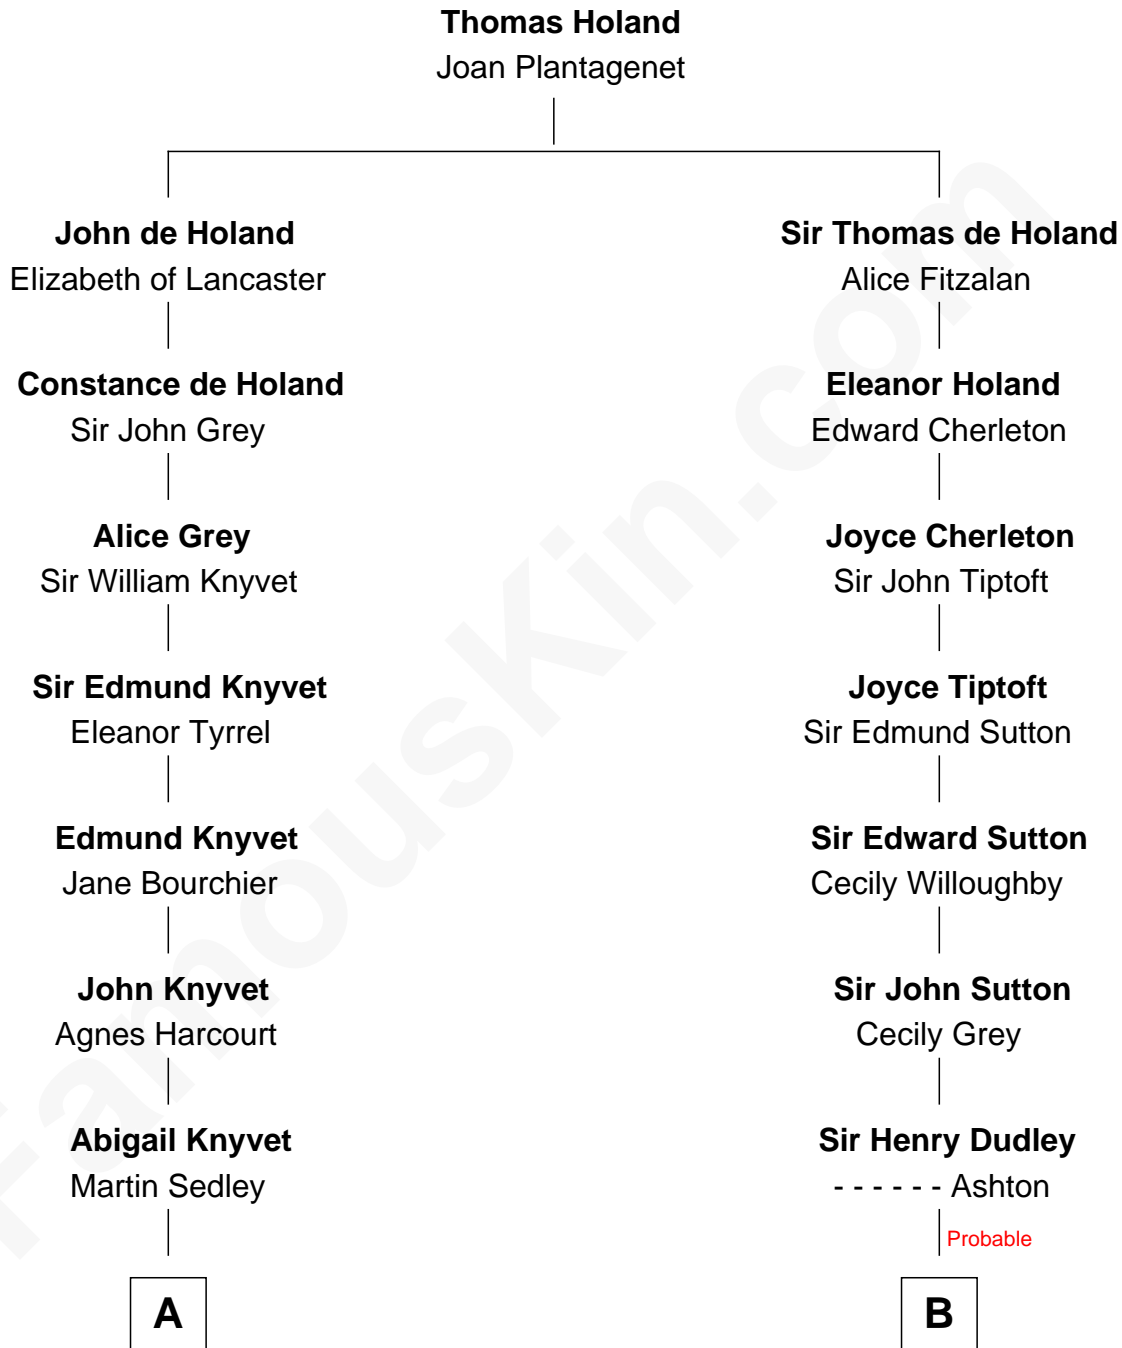

FamousKin.com Relationship Chart of

Carly Fiorina

CEO of Hewlett-Packard

17th cousin 3 times removed of

John Kerry

68th U.S. Secretary of State

FamousKin.com