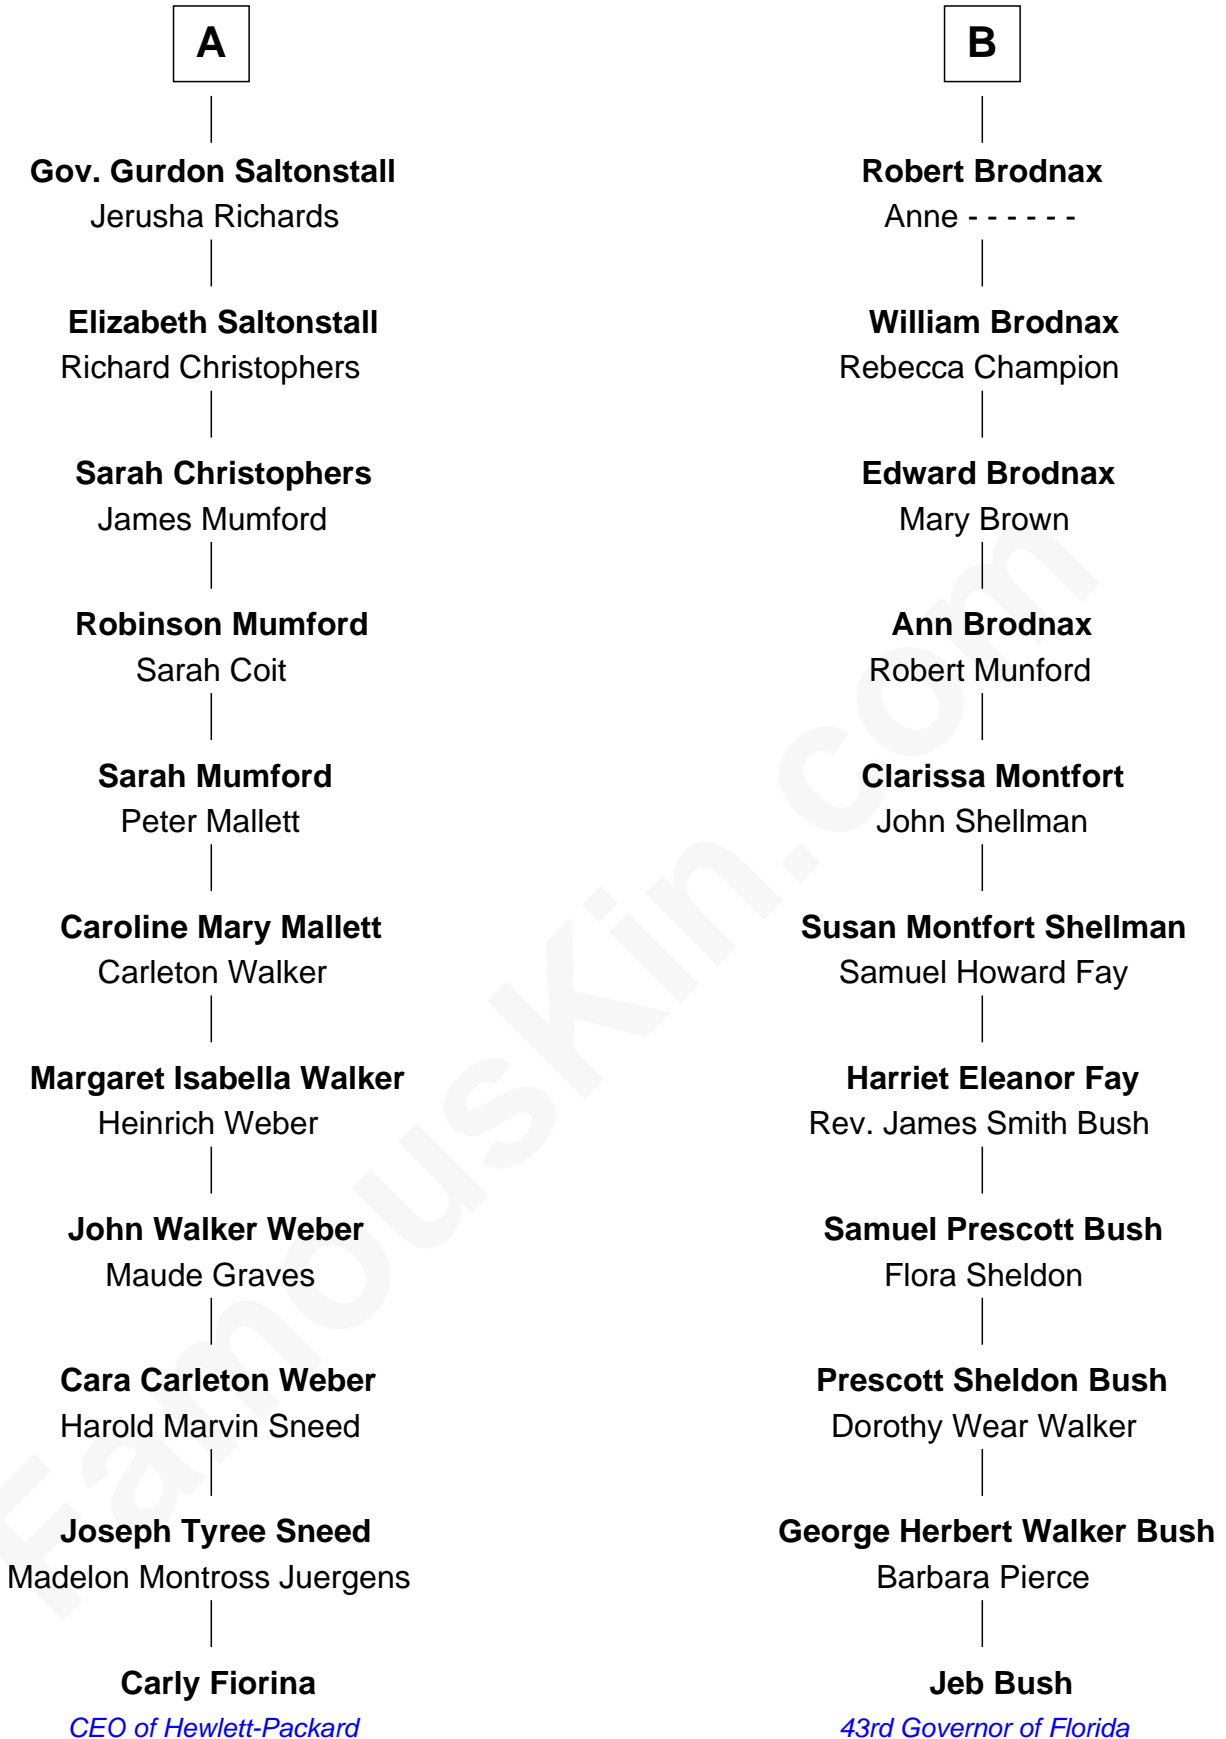

# FamousKin.com Relationship Chart of

**Carly Fiorina**

*CEO of Hewlett-Packard*

17th cousin of

**Jeb Bush**

*43rd Governor of Florida*

**Sir John Howard**

*with wife  
Margaret Chedworth*

*with wife  
Katherine Moleyns*

**Katherine Howard**  
Sir John Bouchier

**Isabel Howard**  
Sir Robert Mortimer

**Jane Bouchier**  
Edmund Knyvet

**Elizabeth Mortimer**  
George Guilford

**John Knyvet**  
Agnes Harcourt

**Sir John Guilford**  
Barbara West

**Abigail Knyvet**  
Martin Sedley

**Elizabeth Guilford**  
Sir William Cromer

**Muriel Sedley**  
Brampton Gurdon

**Dorothy Cromer**  
William Seyliard

**Muriel Gurdon**  
Richard Saltonstall

**Elizabeth Seyliard**  
Cornelius Beresford

**Nathaniel Saltonstall**  
Elizabeth Ward

**Dorothy Beresford**  
John Brodnax

**A**

**B**

Carly Fiorina photo by [Gage Skidmore](#) (CC BY-SA 2.0)