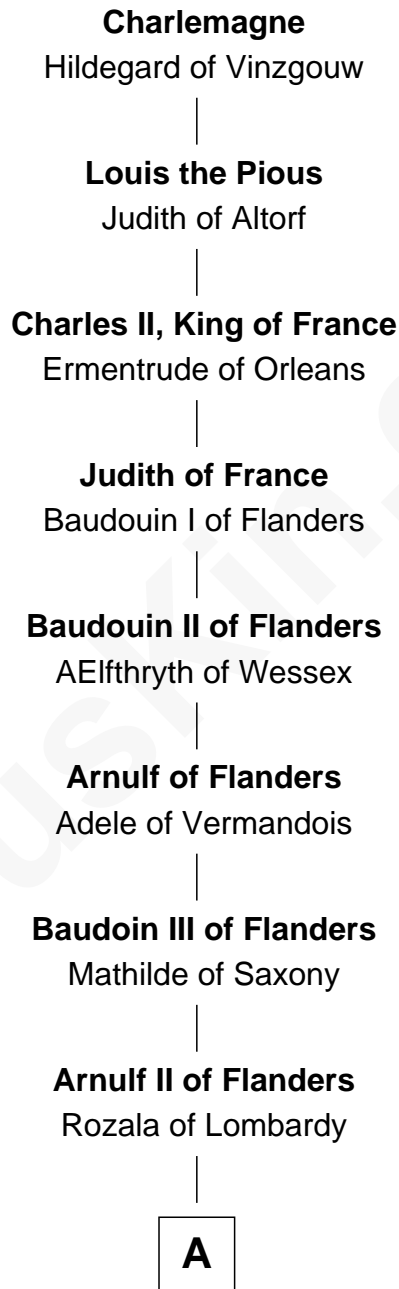

# FamousKin.com Relationship Chart of

**Carly Fiorina**

*CEO of Hewlett-Packard*

37th Great-granddaughter of

**Charlemagne**

*King of the Franks*

**A**

**Baudoin IV of Flanders**

Ogive of Luxembourg

**Baudoin V of Flanders**

Adela of France

**Matilda of Flanders**

William I, King of England

**Henry I, King of England**

Maud of Scotland

**Maud of England**

Geoffrey Plantagenet

**Henry II, King of England**

Eleanor of Aquitaine

**John, King of England**

Isabelle of Angoulême

**Henry III, King of England**

Eleanor of Provence

**Edward I, King of England**

Margaret of France

**Edmund of Woodstock**

Margaret Wake

**B**

**B**

**Joan Plantagenet**

Thomas Holand

**John de Holand**