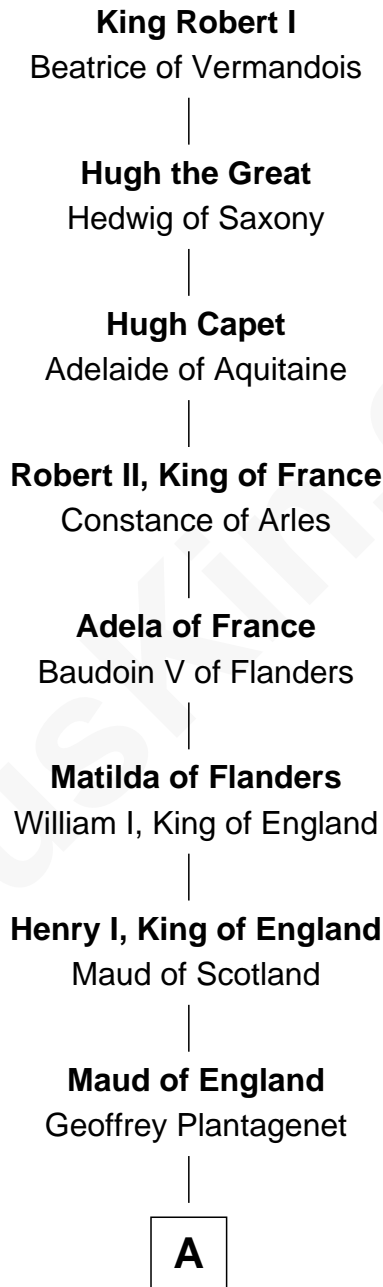

FamousKin.com Relationship Chart of

Carly Fiorina

CEO of Hewlett-Packard

32nd Great-granddaughter of

King Robert I

King of France

A

Henry II, King of England

Eleanor of Aquitaine

John, King of England

Isabelle of Angoulême

Henry III, King of England

Eleanor of Provence

Edward I, King of England

Margaret of France

Edmund of Woodstock

Margaret Wake

Joan Plantagenet

Thomas Holand

John de Holand

Elizabeth of Lancaster

Constance de Holand

Sir John Grey

Alice Grey