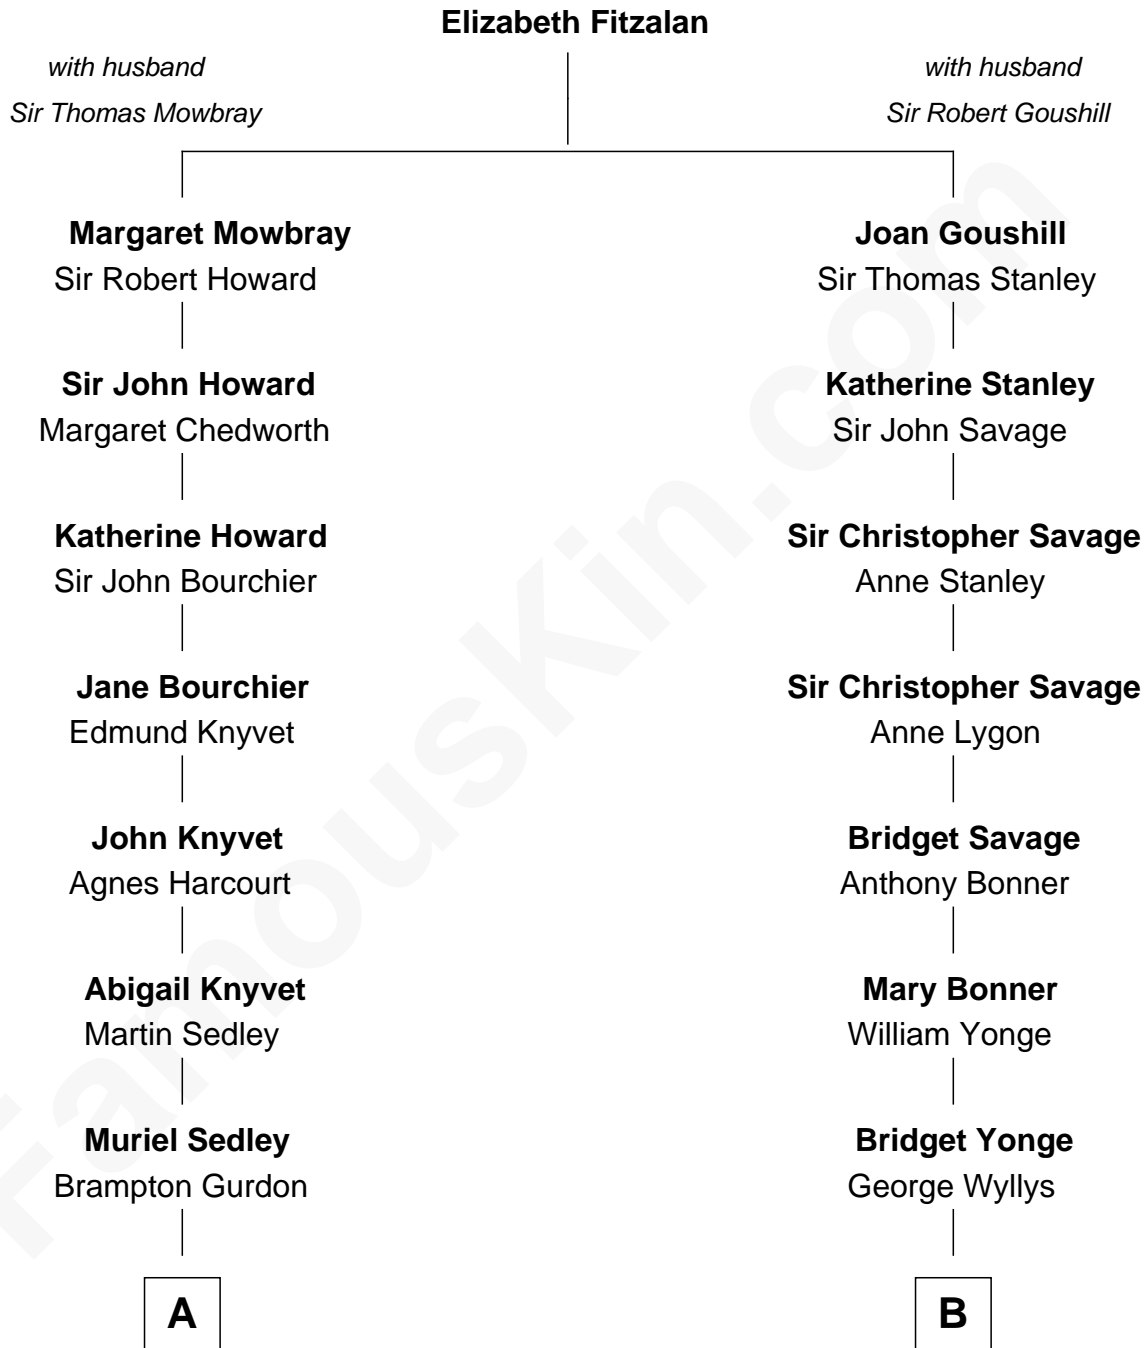

FamousKin.com Relationship Chart of

Carly Fiorina

CEO of Hewlett-Packard

16th cousin 3 times removed of

Thomas Pynchon

American Novelist

C

—
Cara Carleton Weber

Harold Marvin Sneed

—
Joseph Tyree Sneed

Madelon Montross Juergens

—
Carly Fiorina

CEO of Hewlett-Packard

FamousKin.com