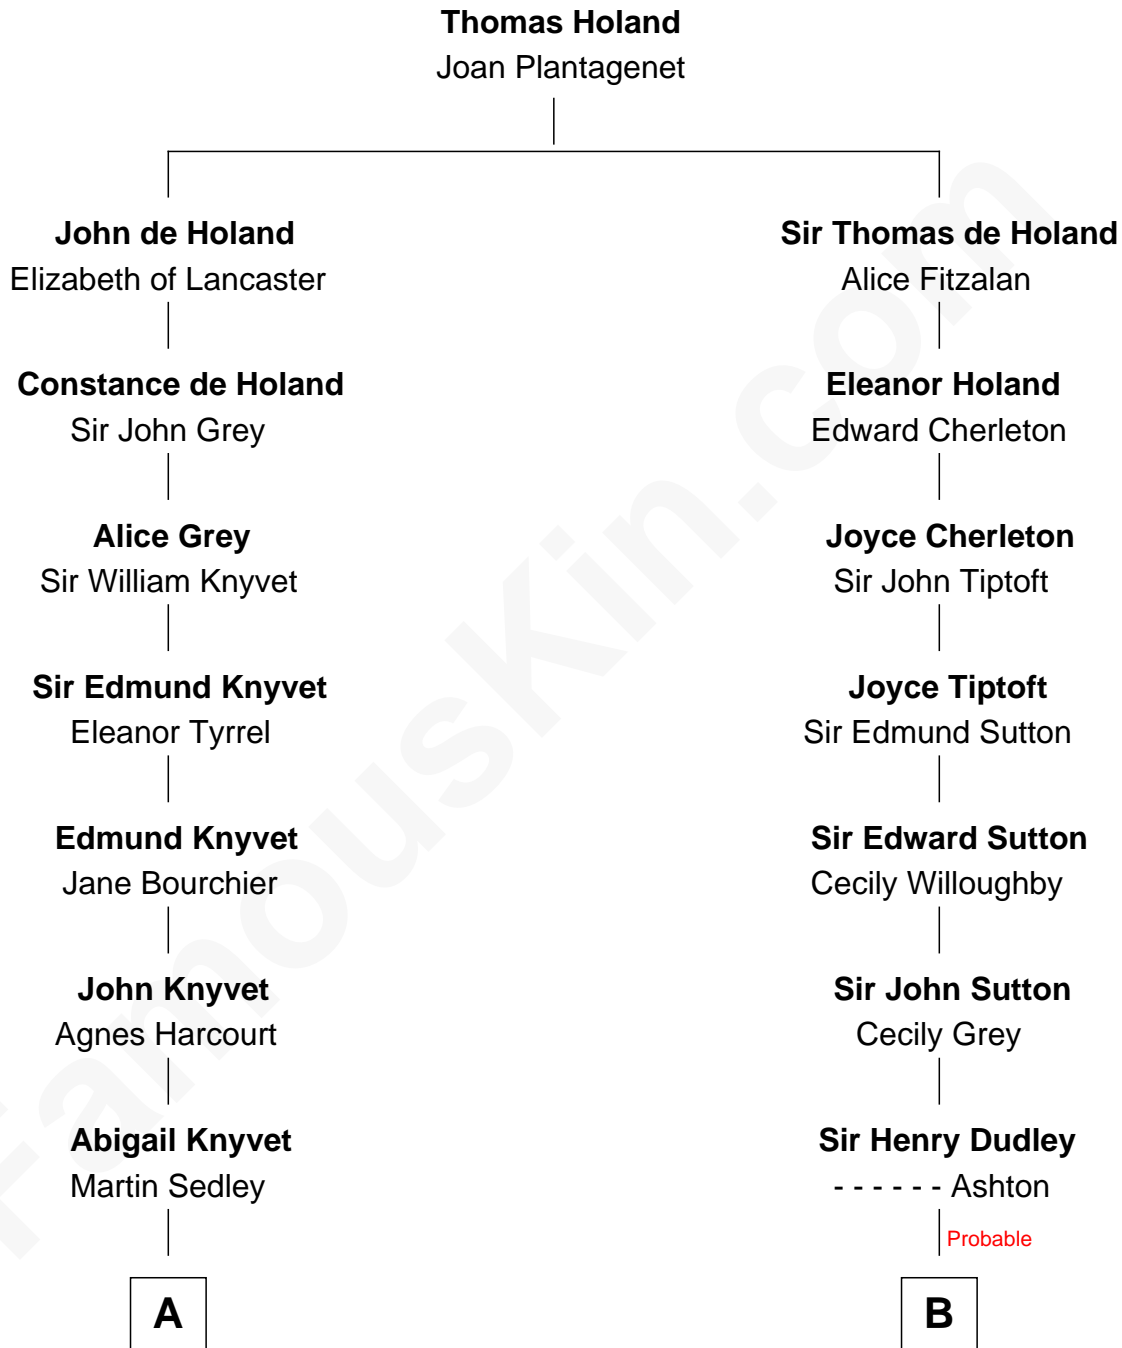

# FamousKin.com Relationship Chart of

**Carly Fiorina**

*CEO of Hewlett-Packard*

18th cousin 2 times removed of

**James Sherman**

*27th U.S. Vice-President*

FamousKin.com