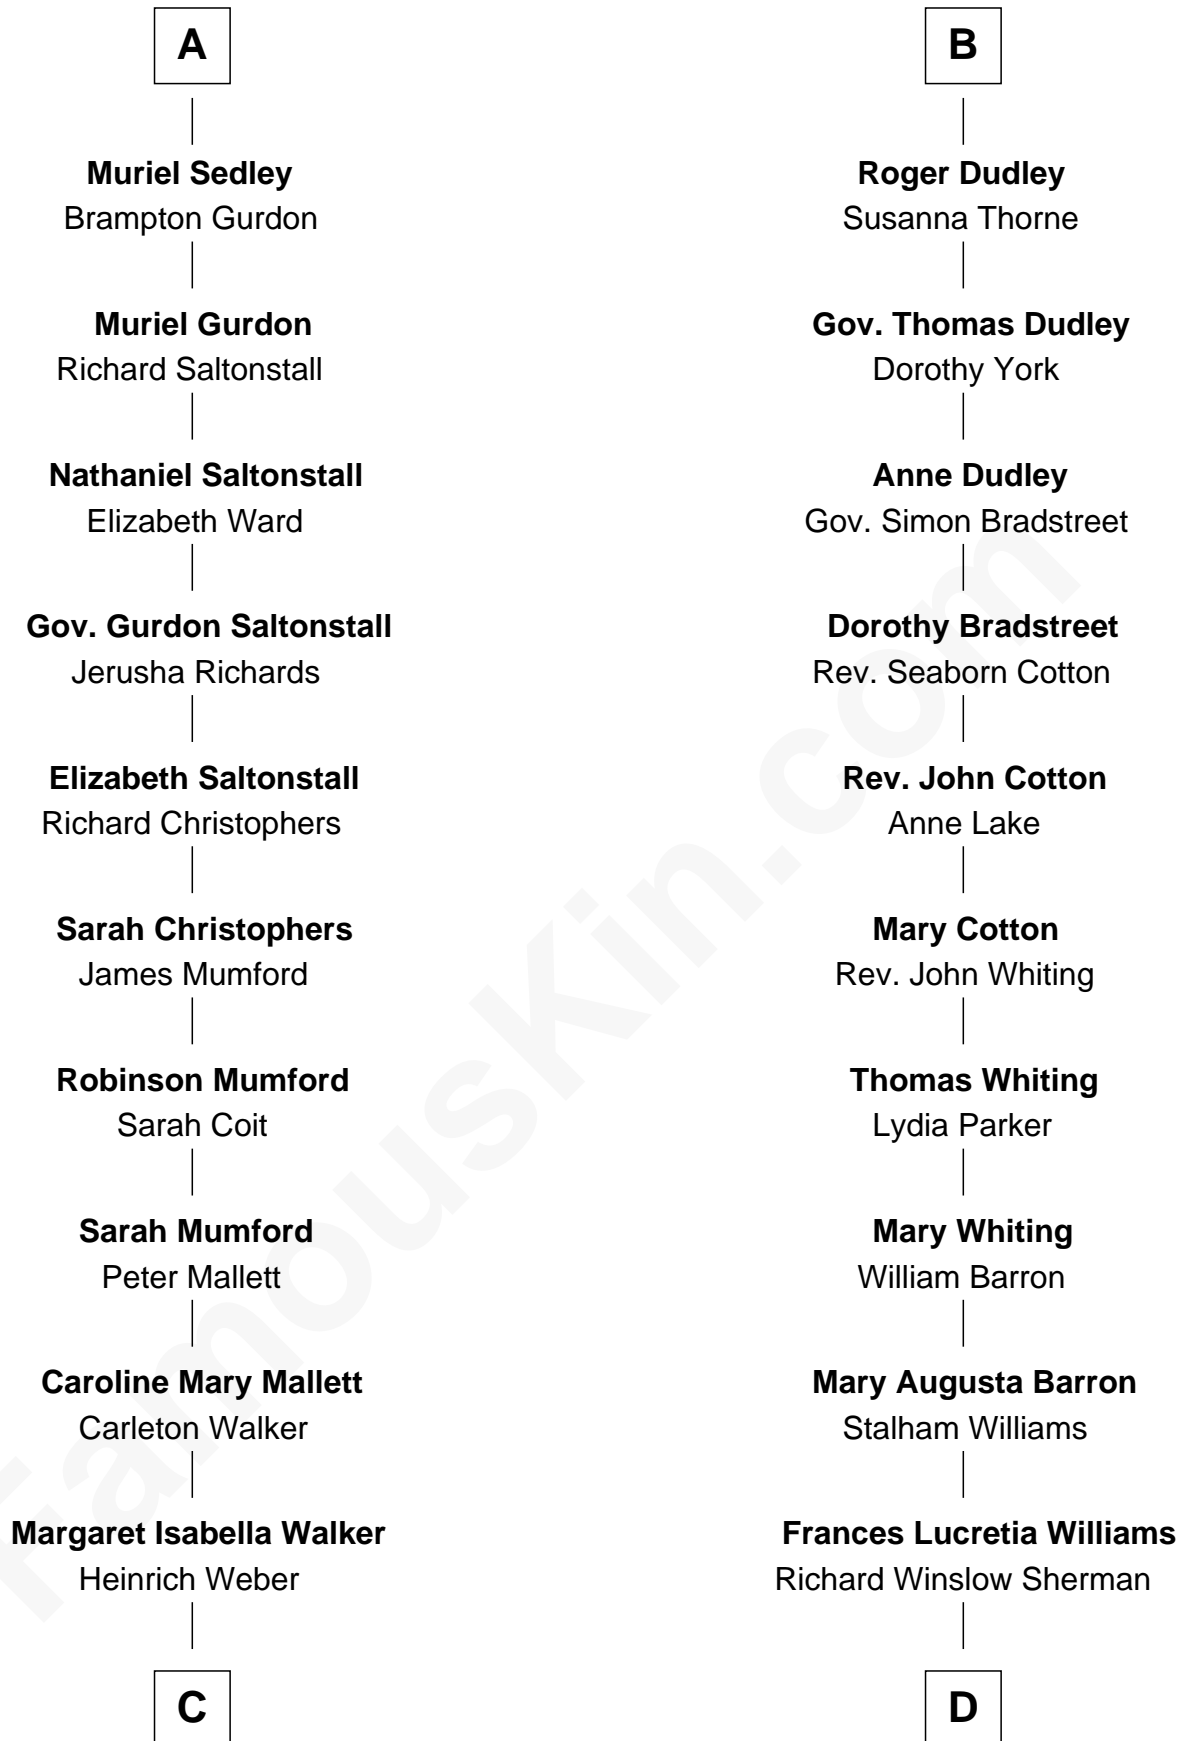

# FamousKin.com Relationship Chart of

**Carly Fiorina**

*CEO of Hewlett-Packard*

18th cousin 2 times removed of

**James Sherman**

*27th U.S. Vice-President*

FamousKin.com