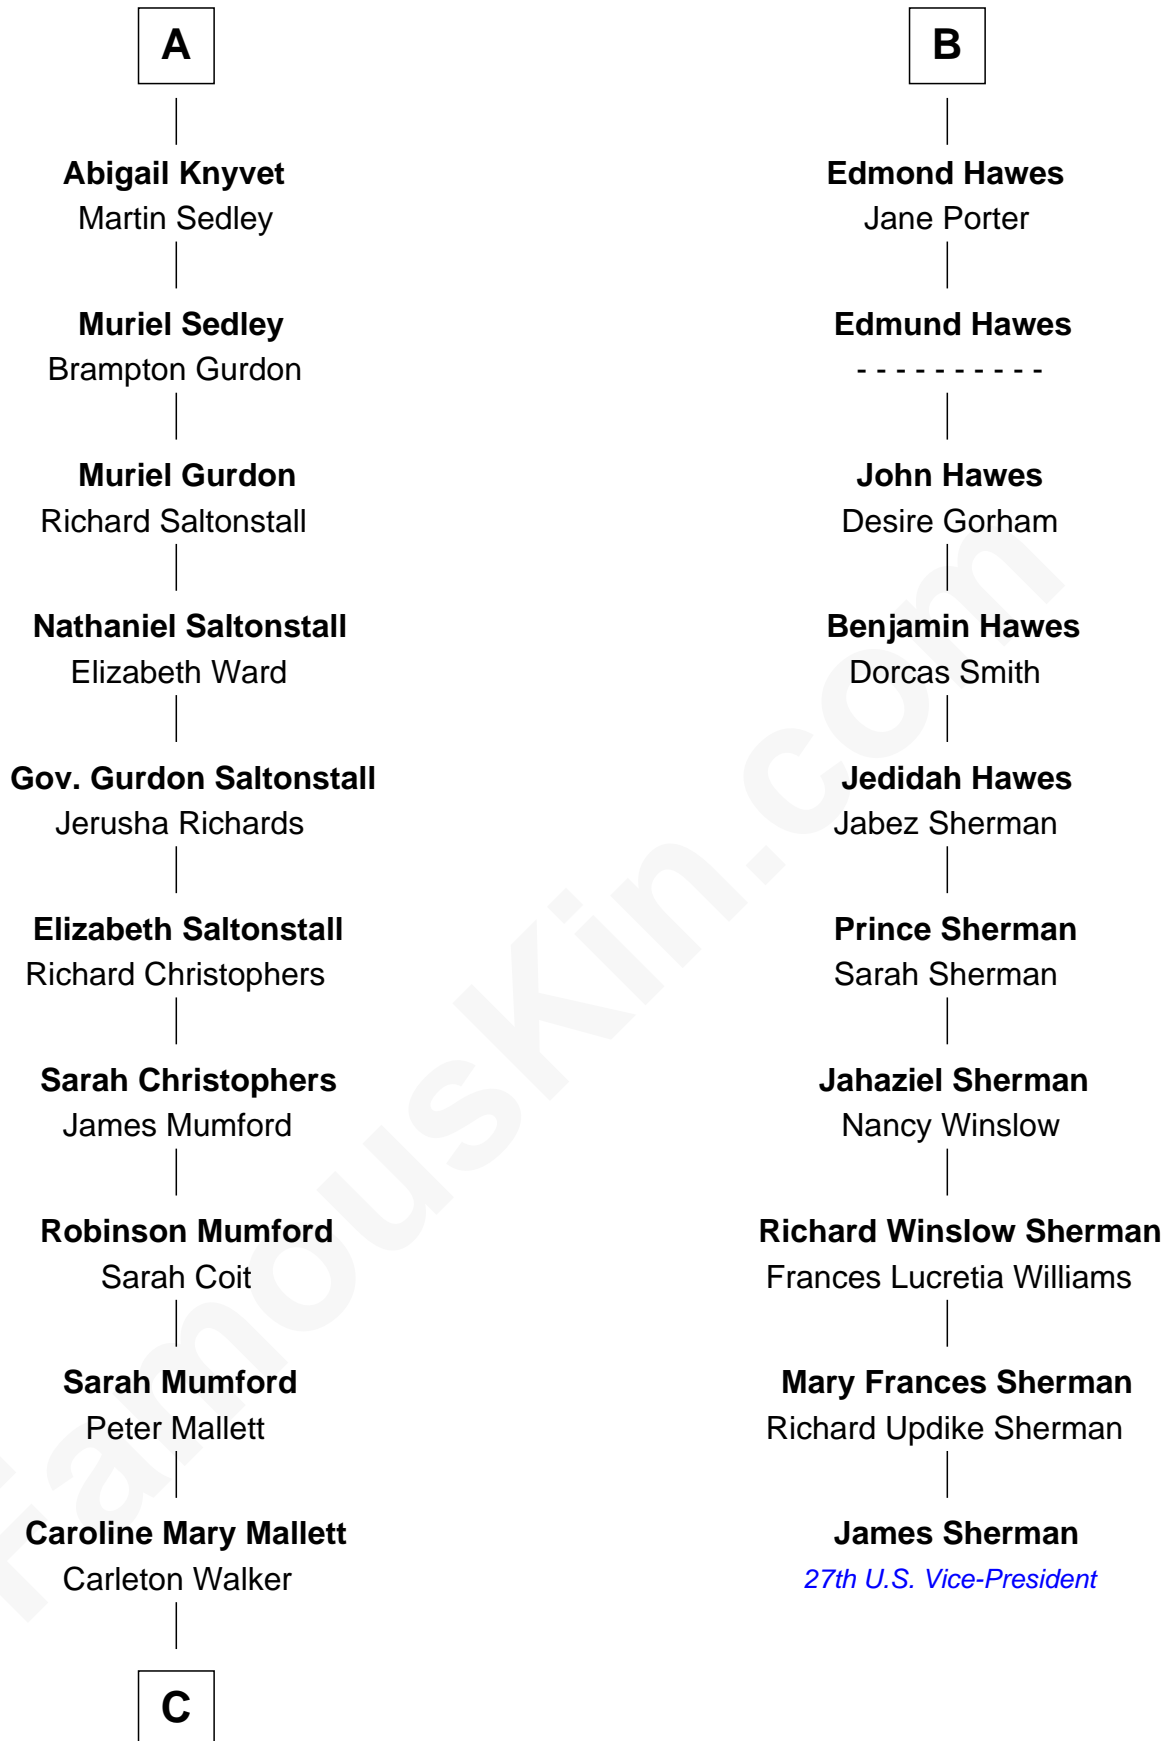

FamousKin.com Relationship Chart of

Carly Fiorina

CEO of Hewlett-Packard

16th cousin 5 times removed of

James Sherman

27th U.S. Vice-President

Sir John Howard

Alice de Bois

Sir Robert Howard

Margaret de Scales

Sir John Howard

Alice Tendring

Sir Robert Howard

Margaret Mowbray

Sir John Howard

Margaret Chedworth

Katherine Howard

Sir John Bourchier

Jane Bourchier

Edmund Knyvet

John Knyvet

Agnes Harcourt

A

Joan Howard

Katherine Lampeck

Elizabeth Brome

Thomas Hawes

William Hawes

Ursula Colles

B

FamousKin.com