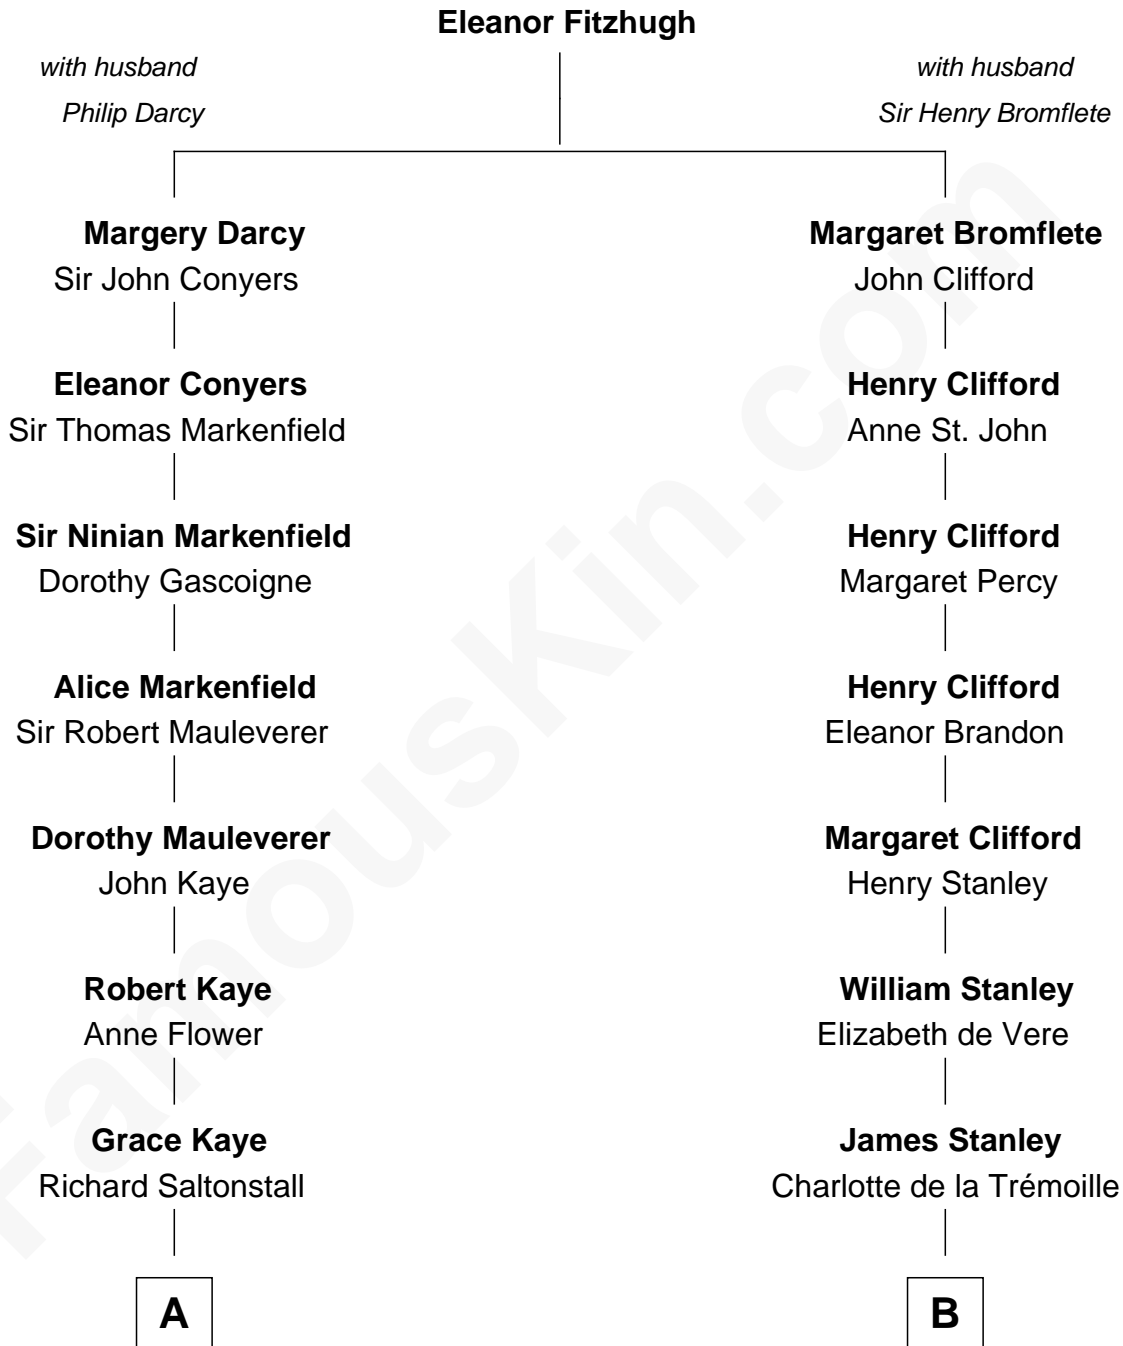

FamousKin.com Relationship Chart of

Carly Fiorina

CEO of Hewlett-Packard

17th cousin 2 times removed of

Guy Ritchie

British Filmmaker

C

—
Cara Carleton Weber

Harold Marvin Sneed

—
Joseph Tyree Sneed

Madelon Montross Juergens

—
Carly Fiorina

CEO of Hewlett-Packard

FamousKin.com