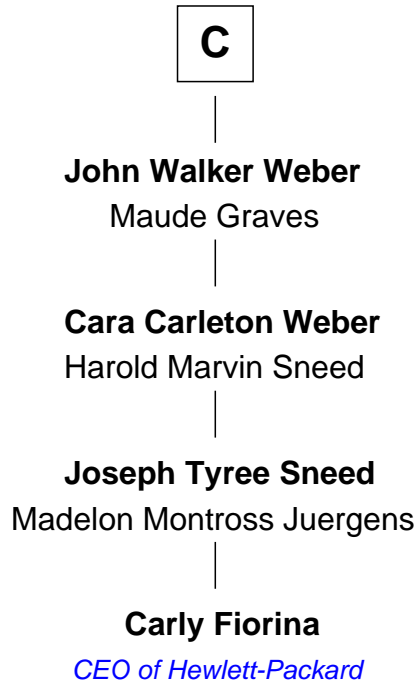

# FamousKin.com Relationship Chart of

**Carly Fiorina**

*CEO of Hewlett-Packard*

16th cousin 4 times removed of

**C. W. Post**

*Founder of Post Cereals*

**John de Mowbray**  
Elizabeth de Segrave

**Sir Thomas Mowbray**

Elizabeth Fitzalan

**Margaret Mowbray**

Sir Robert Howard

**Sir John Howard**  
Margaret Chedworth

**Katherine Howard**

Sir John Bouchier

**Jane Bouchier**  
Edmund Knyvet

**John Knyvet**  
Agnes Harcourt

**Abigail Knyvet**  
Martin Sedley

**A**

**Margaret Mowbray**

Sir Reginald Lucy

**Sir Walter Lucy**

Eleanor L'Arcedeckne

**Eleanor Lucy**

Sir Thomas Hopton

**Elizabeth Hopton**

Sir Roger Corbet

**Sir Richard Corbet**  
Elizabeth Devereux

**Sir Robert Corbet**  
Elizabeth Vernon

**Dorothy Corbet**  
Sir Richard Mainwaring

**B**

FamousKin.com