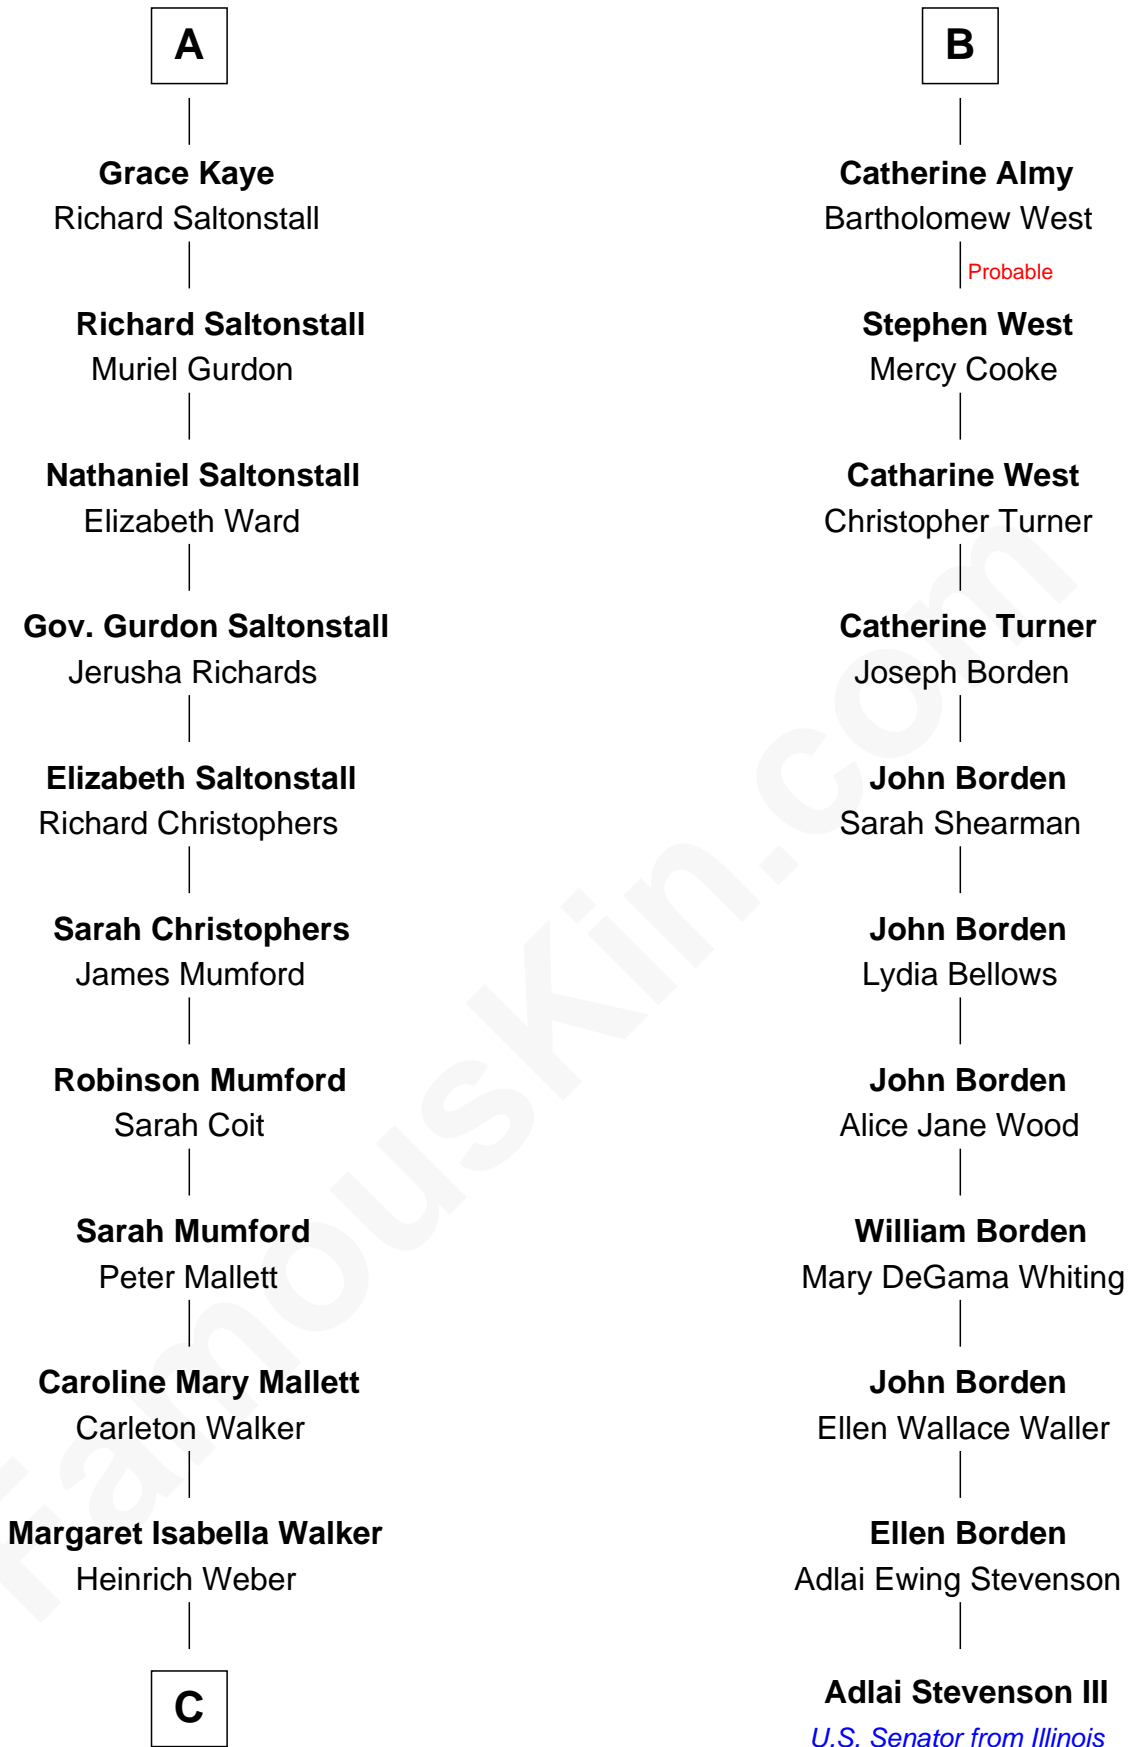

FamousKin.com Relationship Chart of

Carly Fiorina

CEO of Hewlett-Packard

17th cousin 3 times removed of

Adlai Stevenson III

U.S. Senator from Illinois

Sir Thomas Aylesbury

Katherine Pabenham

Isabel Aylesbury
Sir Thomas Chaworth

Elizabeth Chaworth
Sir William FitzWilliam

Isabel FitzWilliam
Richard Wentworth

Matthew Wentworth
Elizabeth Woodruffe

Beatrice Wentworth
Arthur Kaye

John Kaye
Dorothy Mauleverer

Robert Kaye
Anne Flower

A

Eleanor Aylesbury
Sir Humphrey Stafford

Humphrey Stafford
Katherine Fray

Sir Humphrey Stafford
Margaret Fogge

Sir Humphrey Stafford
Margaret Tame

Ellen Stafford
Thomas Barlow

Stafford Barlow

Audrey Barlow
William Almy

B

FamousKin.com