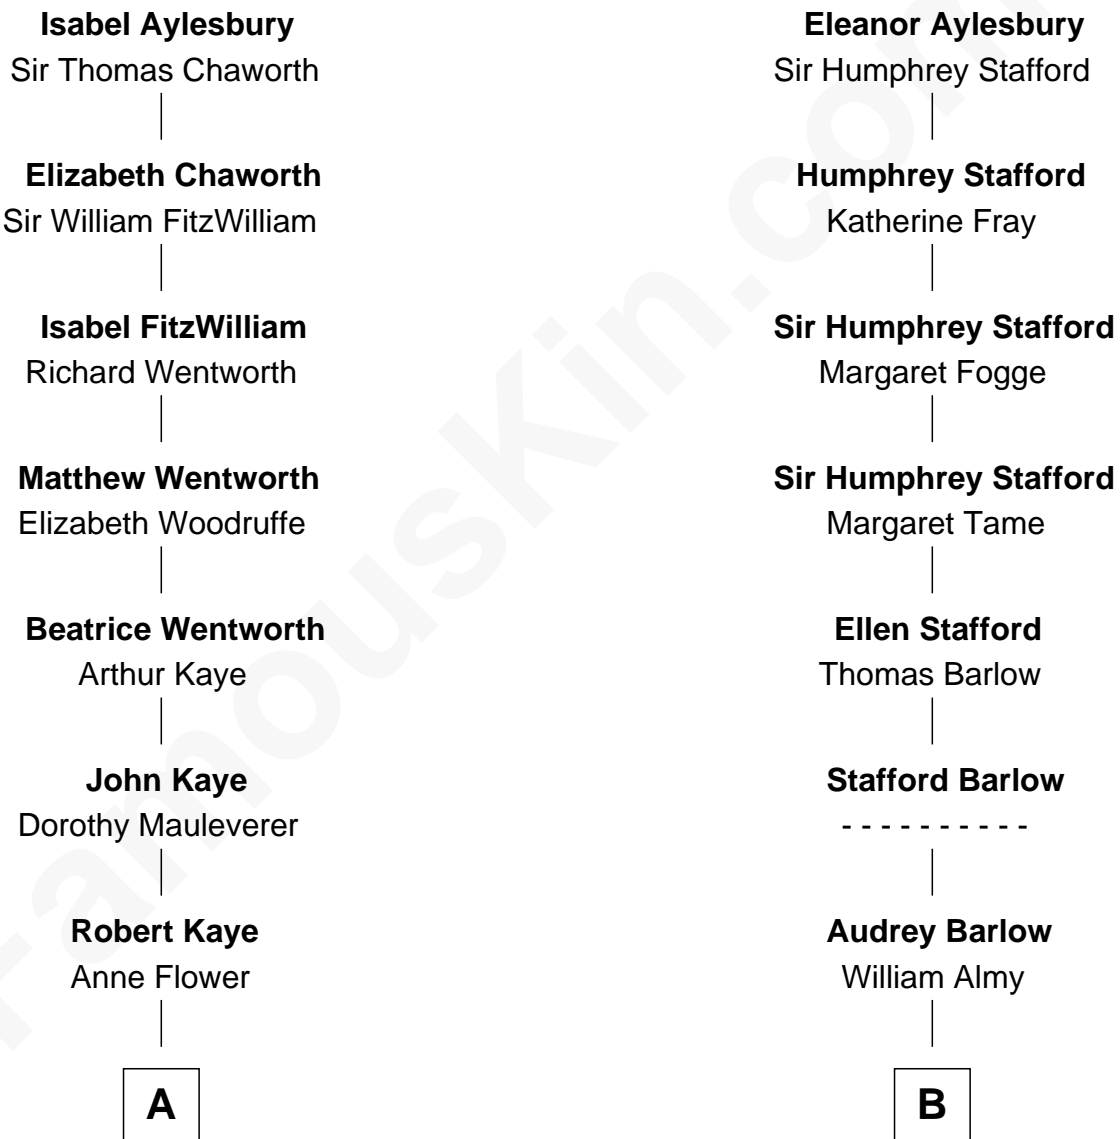

FamousKin.com Relationship Chart of

Carly Fiorina

CEO of Hewlett-Packard

17th cousin 3 times removed of

Charlie Munger

Vice-Chairman of Berkshire Hathaway

Sir Thomas Aylesbury

Katherine Pabenham

FamousKin.com