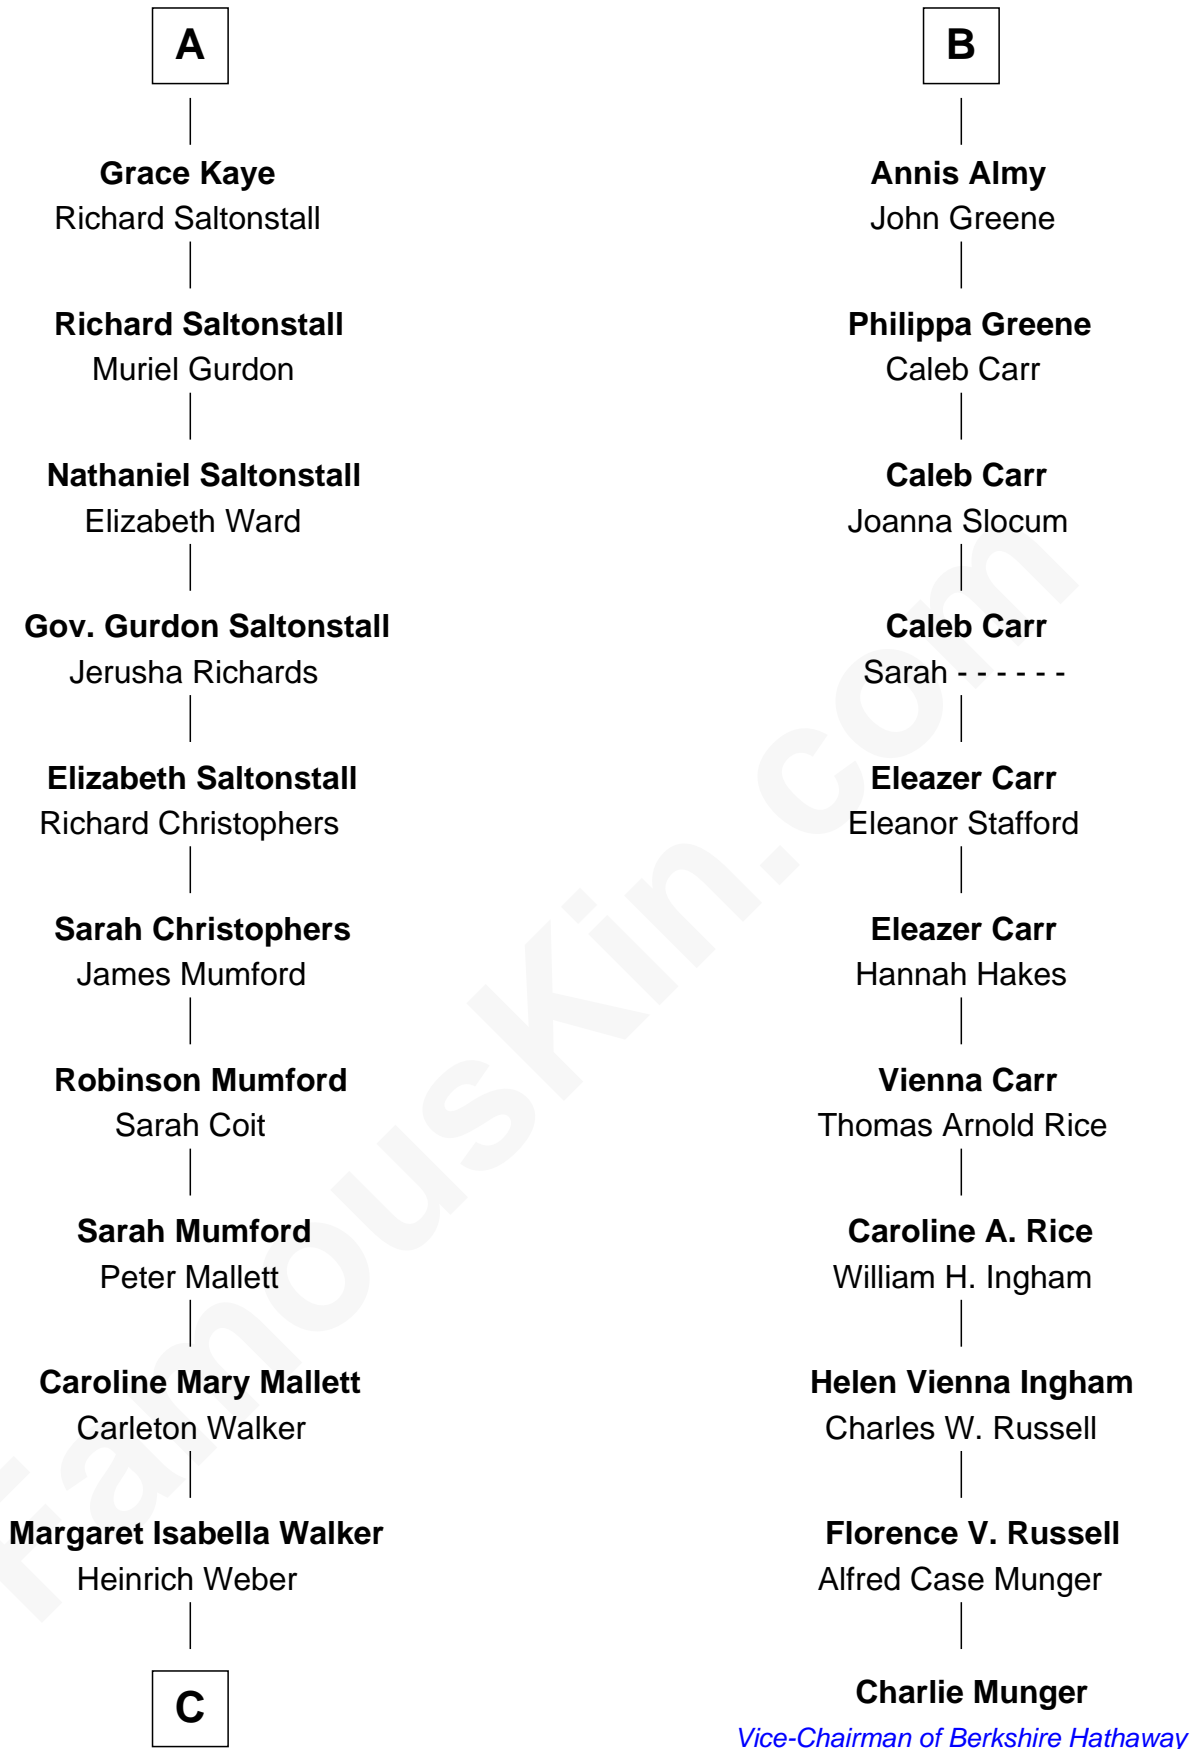

FamousKin.com Relationship Chart of

Carly Fiorina

CEO of Hewlett-Packard

17th cousin 3 times removed of

Charlie Munger

Vice-Chairman of Berkshire Hathaway

Sir Thomas Aylesbury

Katherine Pabenham

FamousKin.com