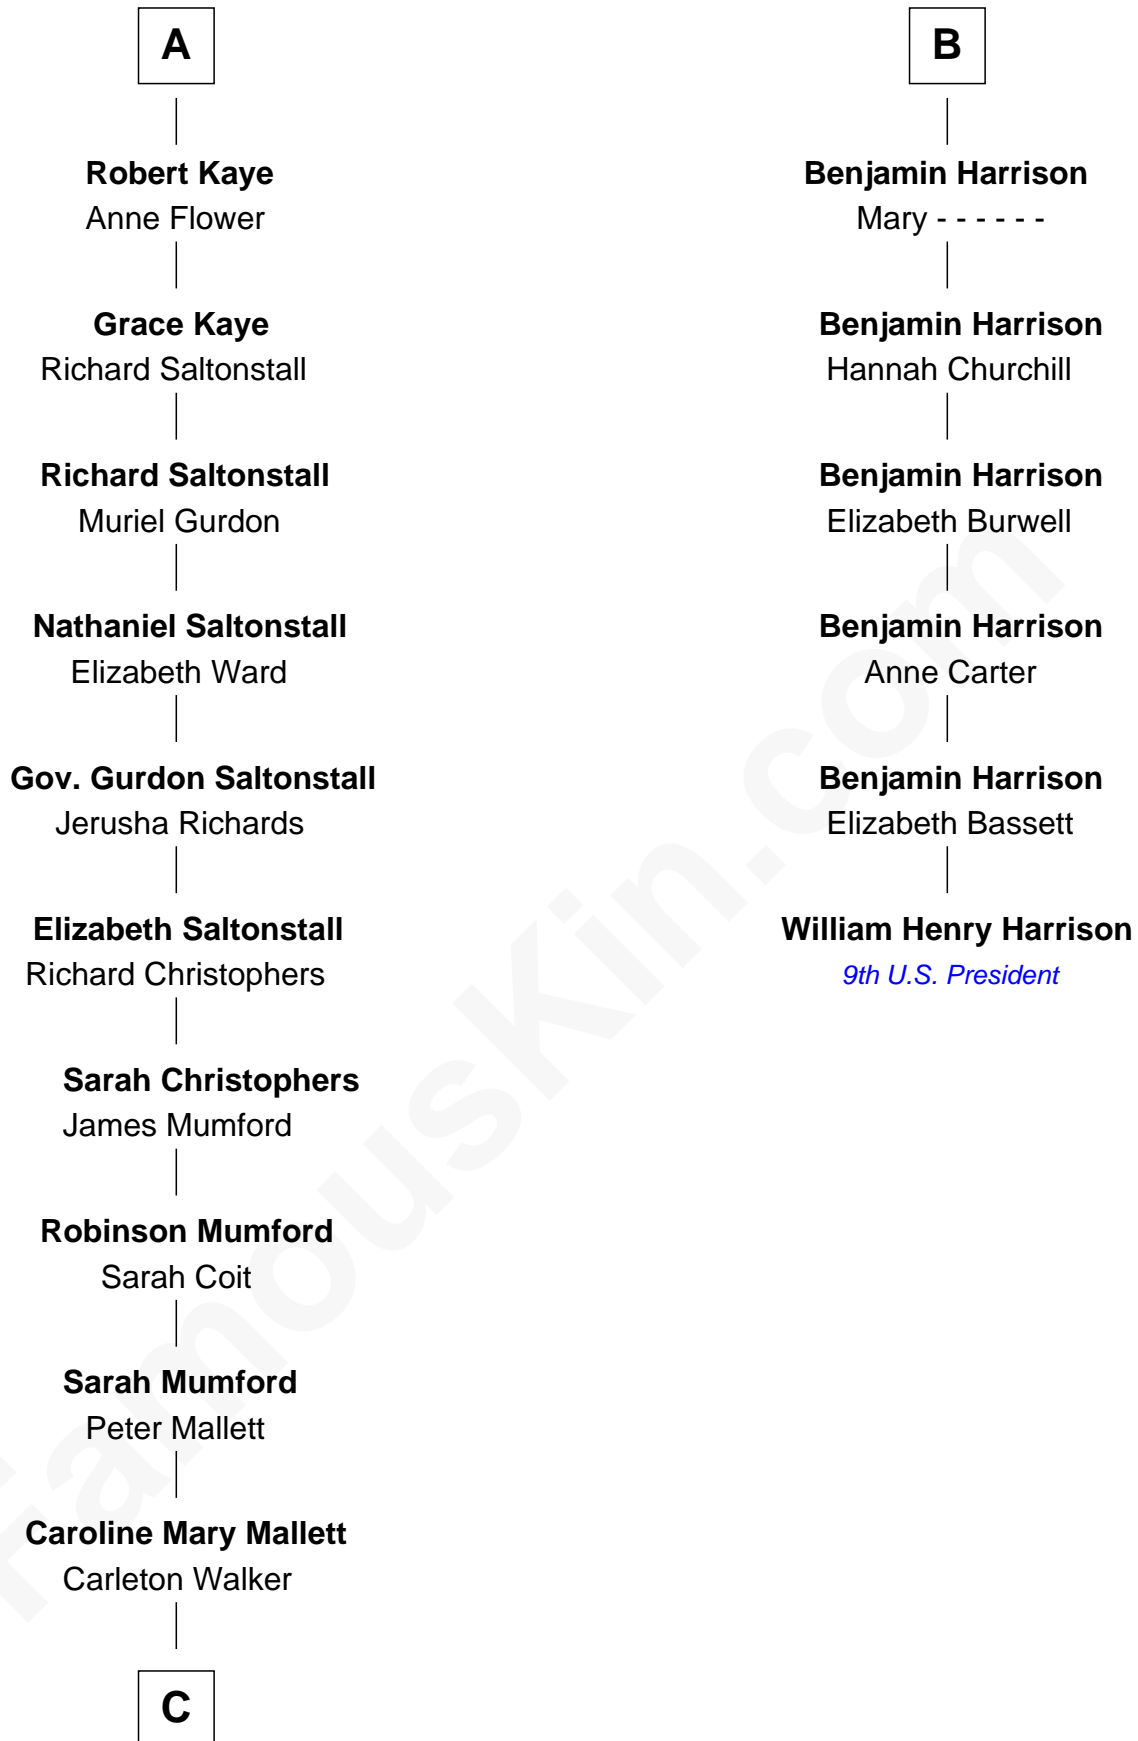

FamousKin.com Relationship Chart of

Carly Fiorina

CEO of Hewlett-Packard

12th cousin 9 times removed of

William Henry Harrison

9th U.S. President

Margaret de Stafford

Sir Ralph Neville

C

—
Margaret Isabella Walker

Heinrich Weber

—
John Walker Weber

Maude Graves

—
Cara Carleton Weber

Harold Marvin Sneed

—
Joseph Tyree Sneed