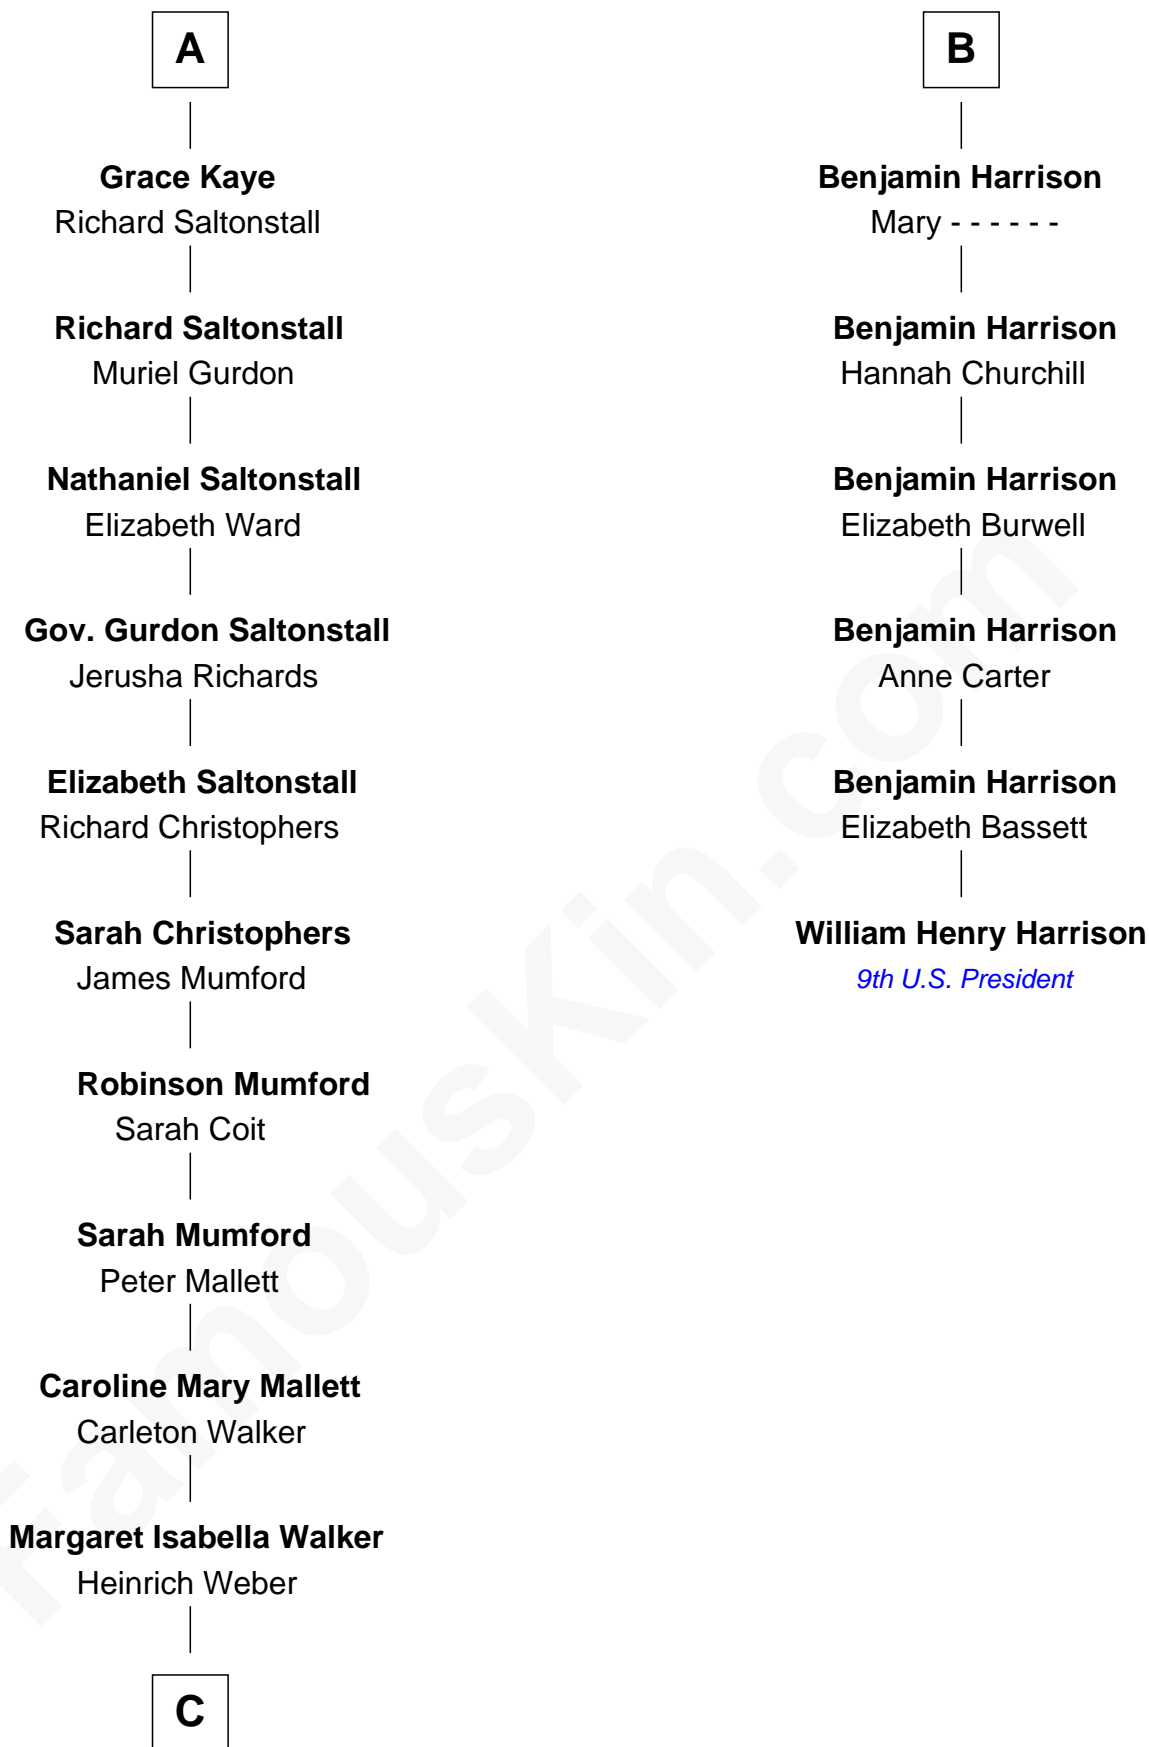

FamousKin.com Relationship Chart of

Carly Fiorina

CEO of Hewlett-Packard

12th cousin 8 times removed of

William Henry Harrison

9th U.S. President

C

John Walker Weber

Maude Graves

Cara Carleton Weber

Harold Marvin Sneed

Joseph Tyree Sneed

Madelon Montross Juergens

Carly Fiorina

CEO of Hewlett-Packard

FamousKin.com