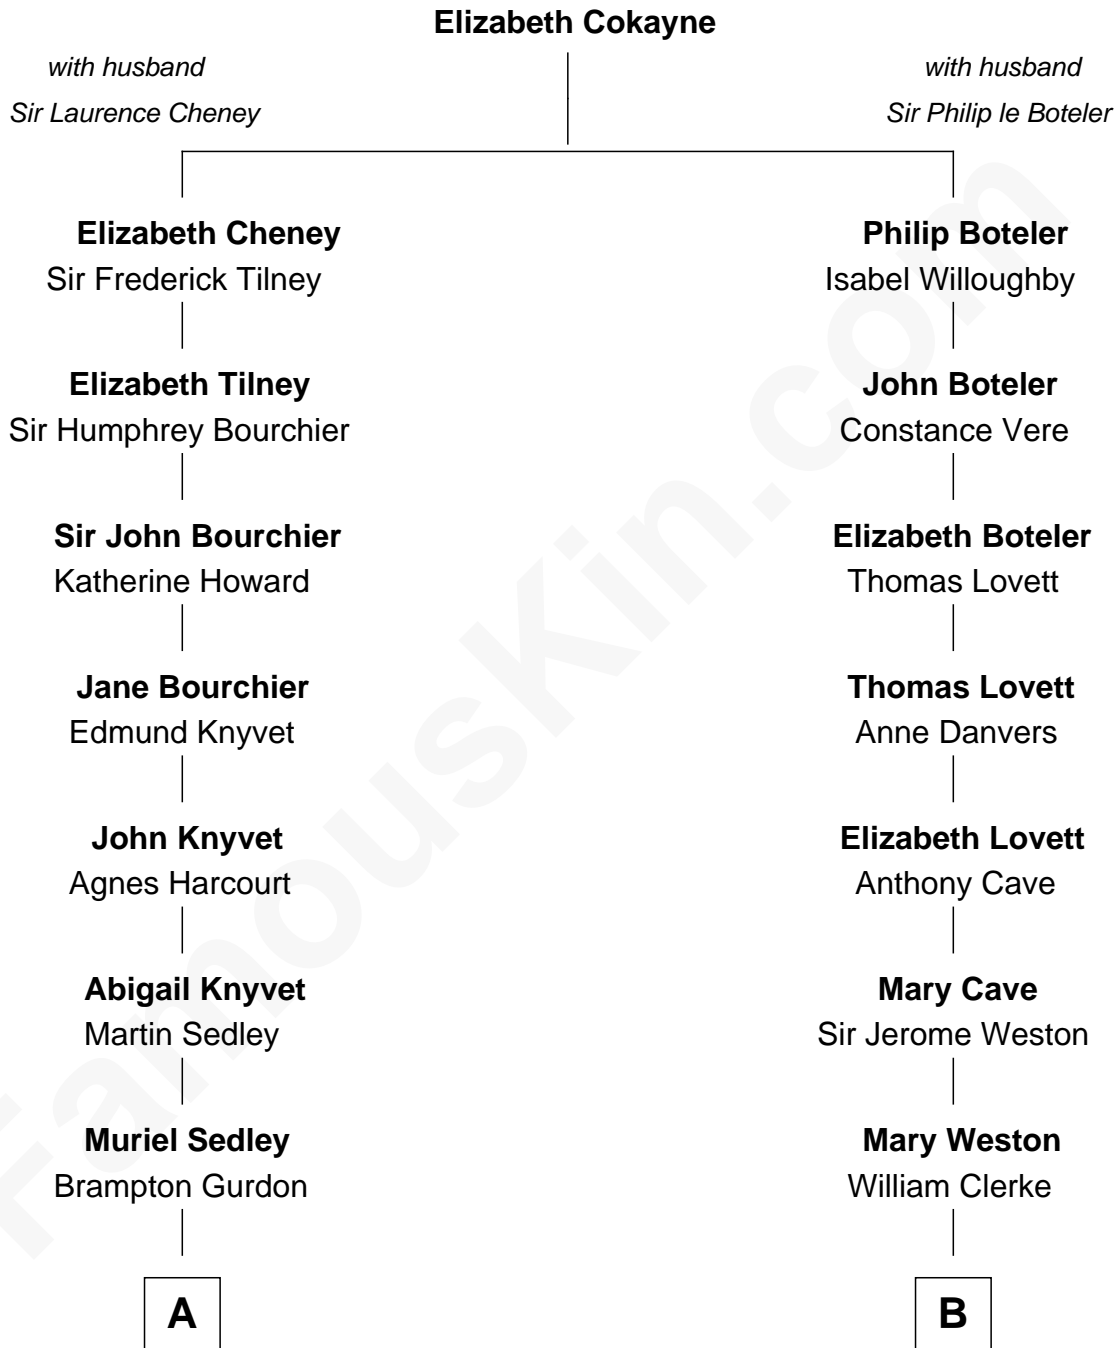

FamousKin.com Relationship Chart of

Carly Fiorina

CEO of Hewlett-Packard

14th cousin 5 times removed of

Joseph Wharton

Founder of the Wharton School of Business

C

—
Cara Carleton Weber
Harold Marvin Sneed