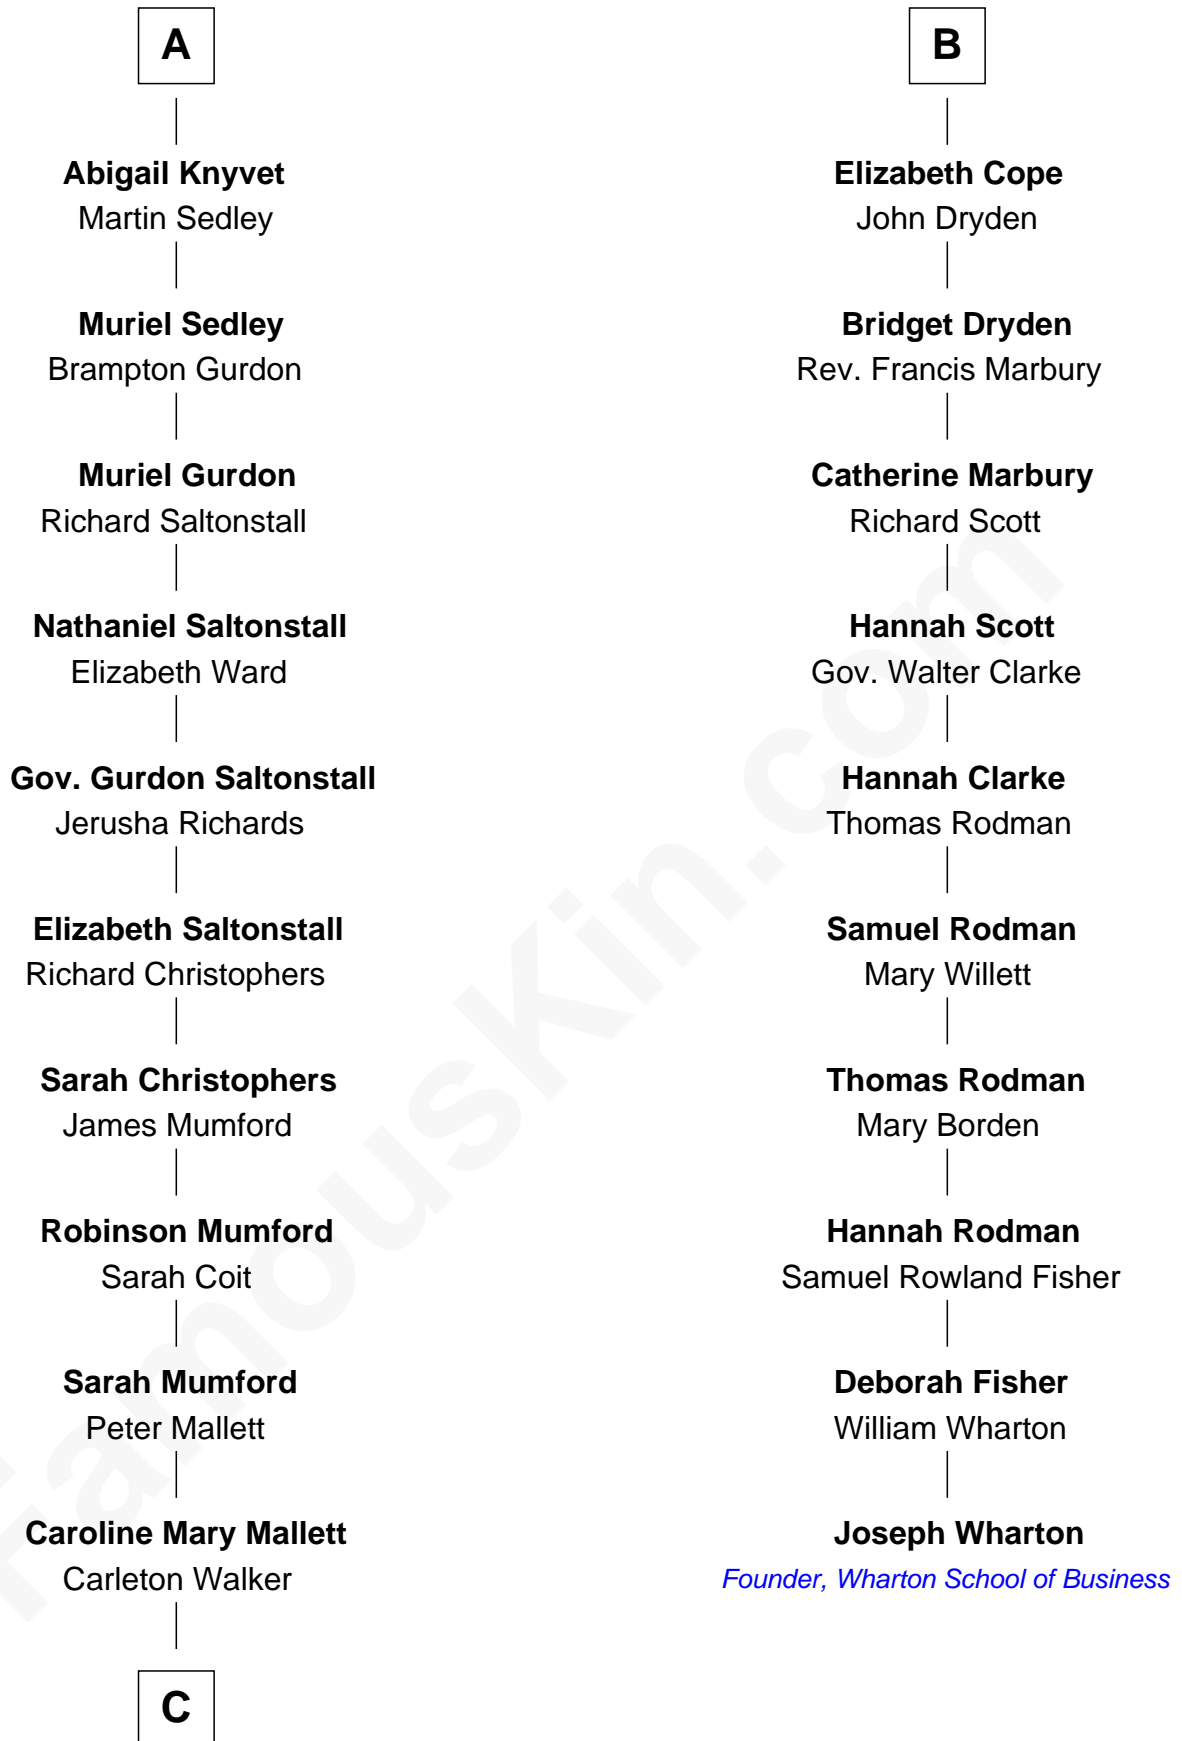

FamousKin.com Relationship Chart of

Carly Fiorina

CEO of Hewlett-Packard

16th cousin 5 times removed of

Joseph Wharton

Founder of the Wharton School of Business

FamousKin.com