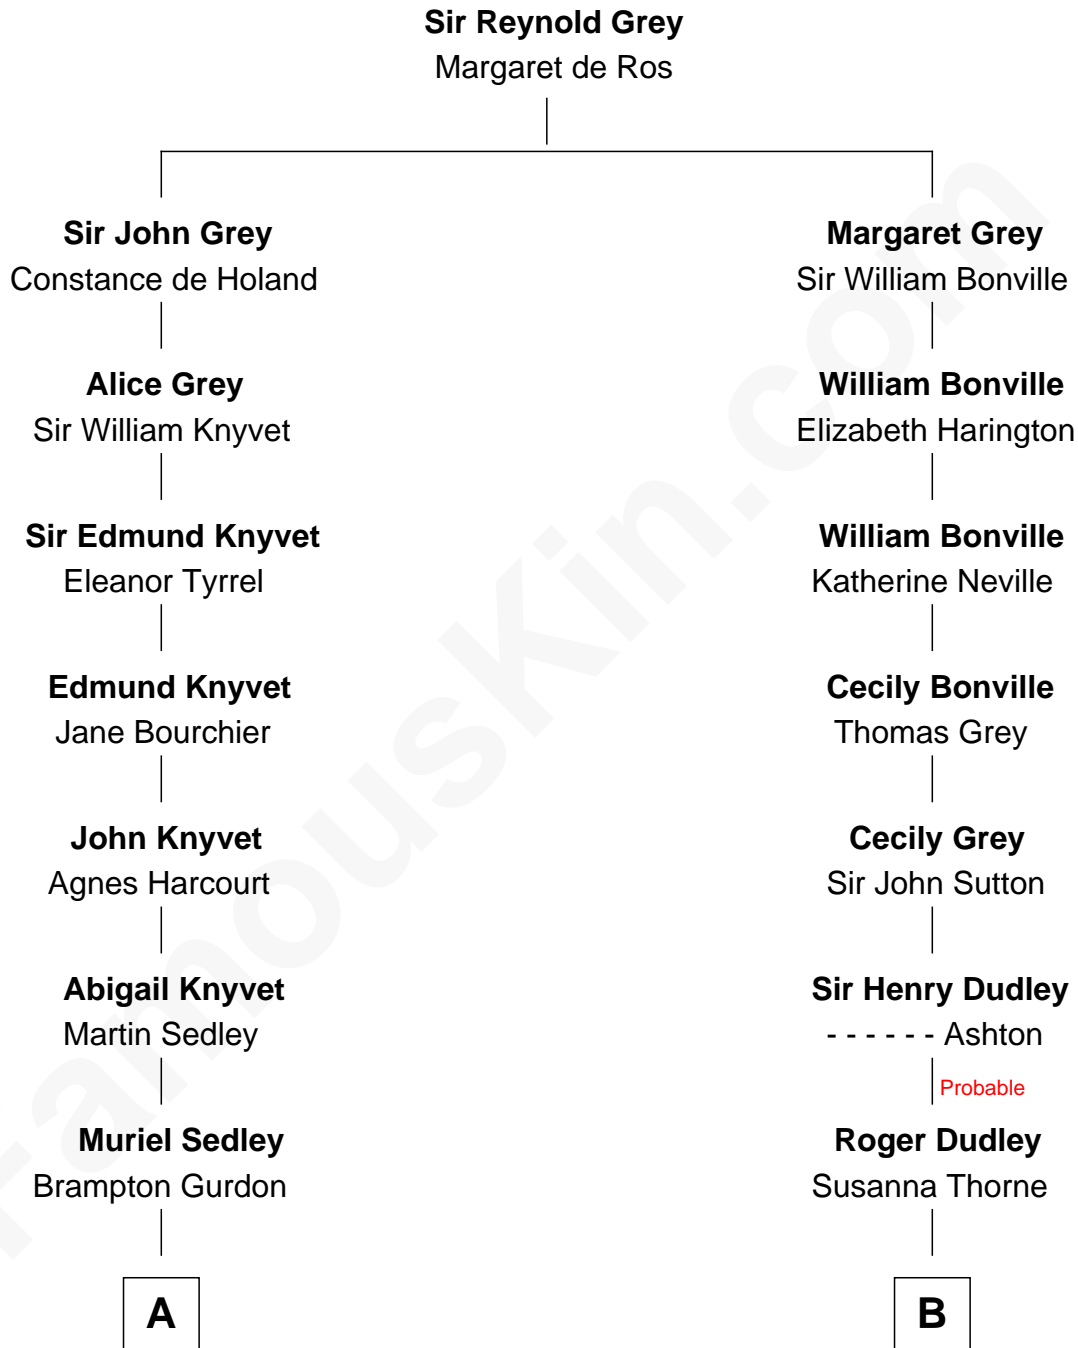

FamousKin.com

Relationship Chart of

Carly Fiorina

CEO of Hewlett-Packard

15th cousin 4 times removed of

William Marsh Rice

Founder of Rice University

C

—
Cara Carleton Weber

Harold Marvin Sneed

—
Joseph Tyree Sneed

Madelon Montross Juergens

—
Carly Fiorina

CEO of Hewlett-Packard

FamousKin.com