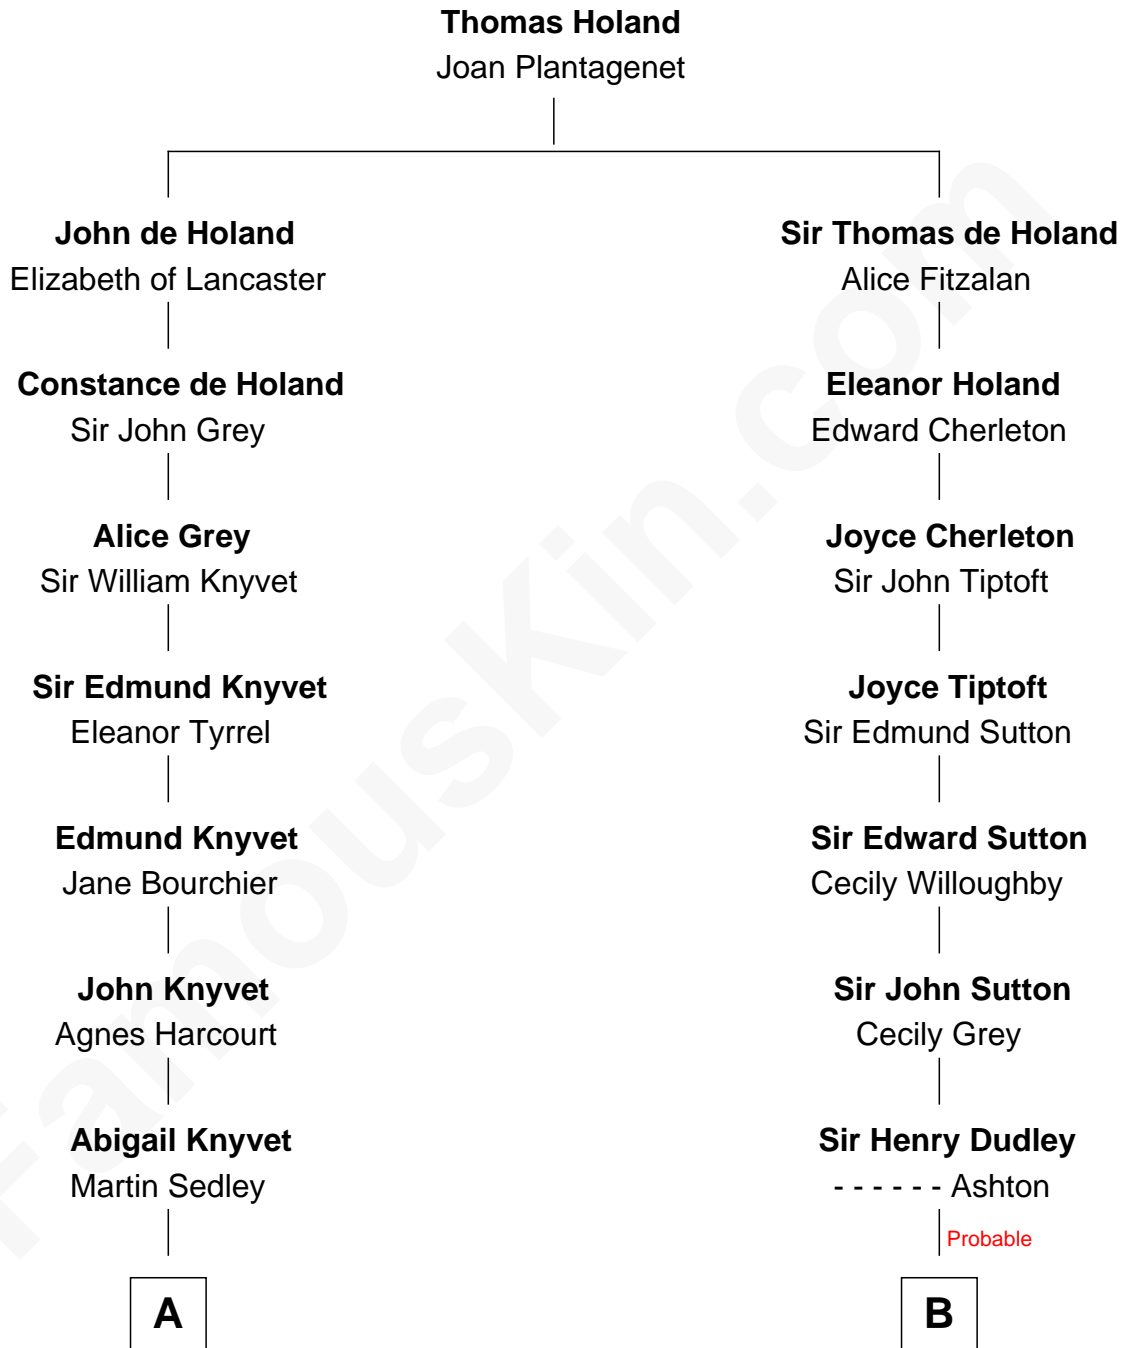

FamousKin.com

Relationship Chart of

Carly Fiorina

CEO of Hewlett-Packard

16th cousin 4 times removed of

William Marsh Rice

Founder of Rice University

FamousKin.com