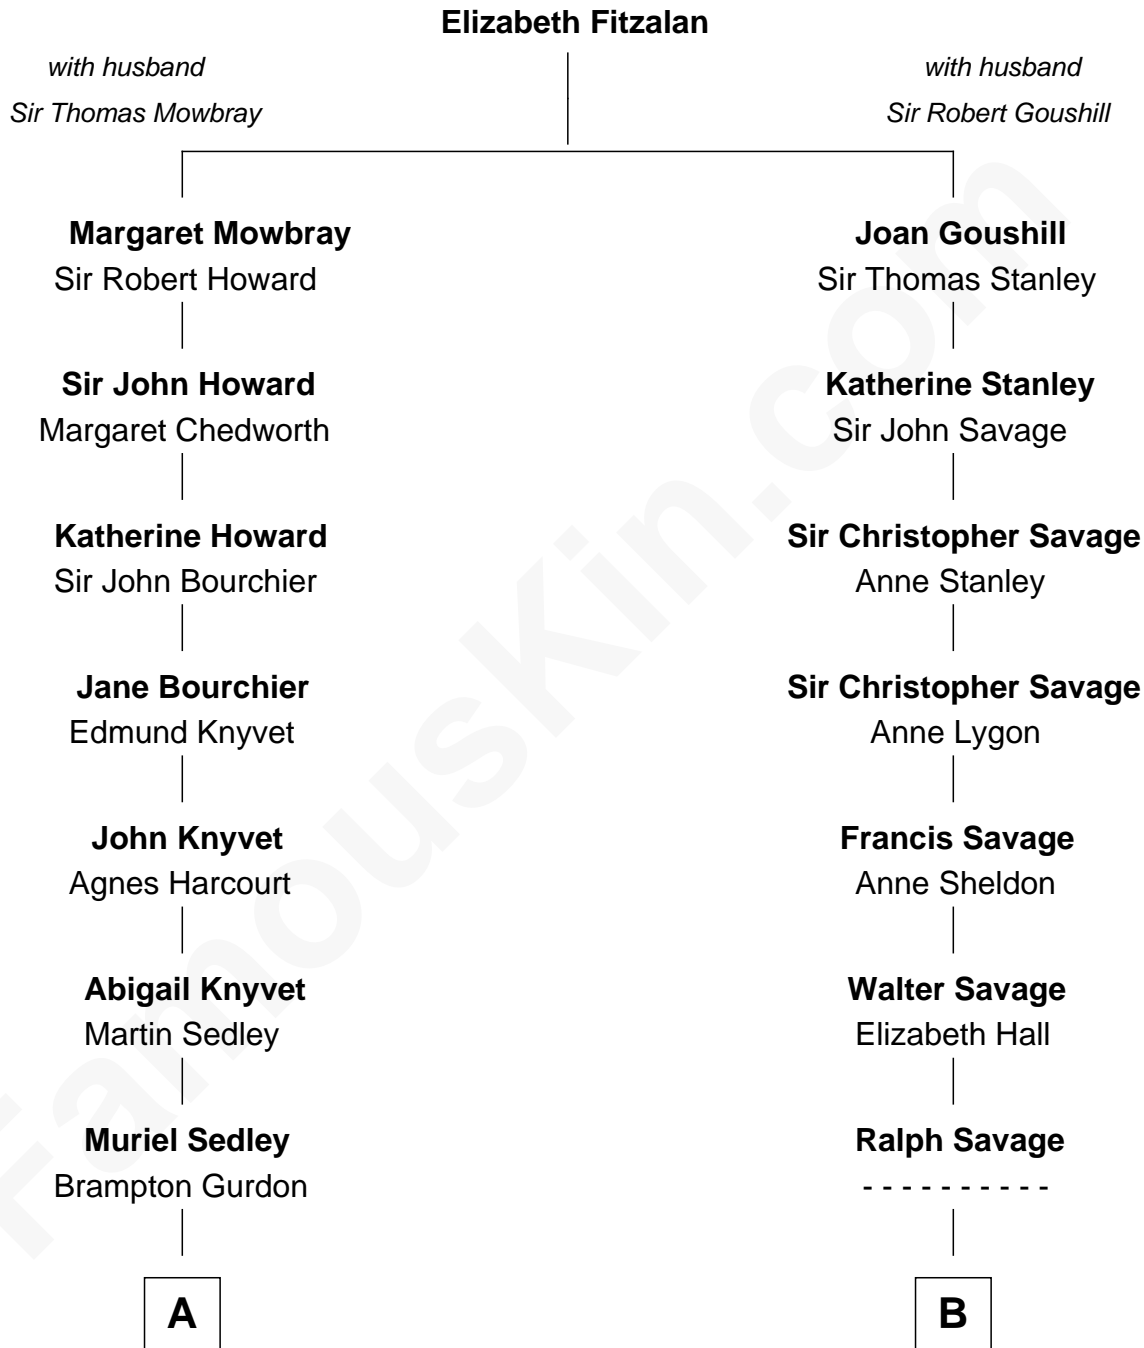

FamousKin.com

Relationship Chart of

Carly Fiorina

CEO of Hewlett-Packard

16th cousin 3 times removed of

General George C. Marshall

Author of "The Marshall Plan"

C

—
Cara Carleton Weber

Harold Marvin Sneed

—
Joseph Tyree Sneed

Madelon Montross Juergens

—
Carly Fiorina

CEO of Hewlett-Packard

FamousKin.com