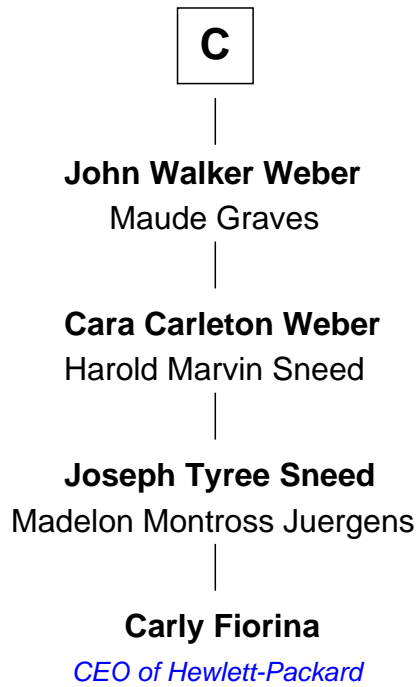

# FamousKin.com Relationship Chart of

**Carly Fiorina**

*CEO of Hewlett-Packard*

13th cousin 7 times removed of

**Meriwether Lewis**

*Lewis and Clark Expedition*

**Sir Thomas Aylesbury**

Katherine Pabenham

**Isabel Aylesbury**  
Sir Thomas Chaworth

**Elizabeth Chaworth**  
Sir William FitzWilliam

**Isabel FitzWilliam**  
Richard Wentworth

**Matthew Wentworth**  
Elizabeth Woodruffe

**Beatrice Wentworth**  
Arthur Kaye

**John Kaye**  
Dorothy Mauleverer

**Robert Kaye**  
Anne Flower

**A**

**Eleanor Aylesbury**  
Sir Humphrey Stafford

**Elizabeth Stafford**  
Sir Richard de Beauchamp

**Anne de Beauchamp**  
Sir Richard Lygon

**Sir Richard Lygon**  
Margaret Greville

**Anne Lygon**  
Sir Christopher Savage

**Francis Savage**  
Anne Sheldon

**Walter Savage**  
Elizabeth Hall

**B**

FamousKin.com