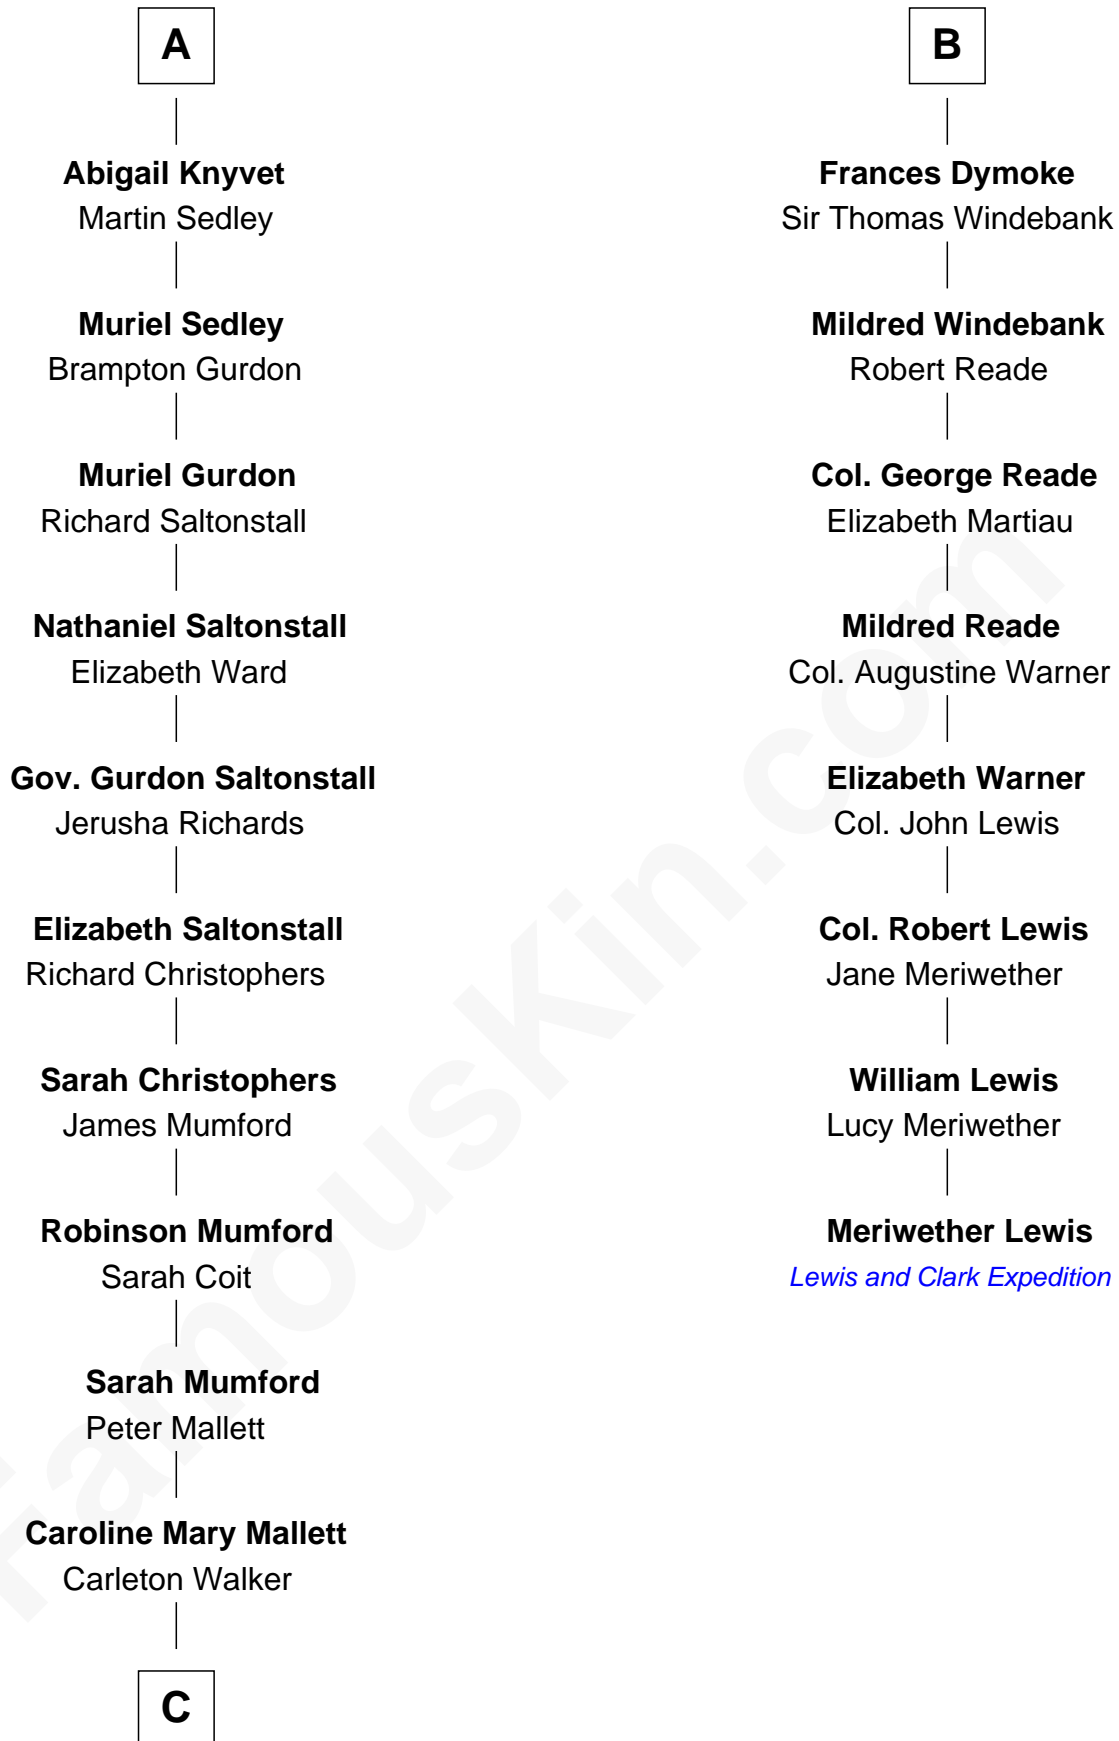

# FamousKin.com Relationship Chart of

**Carly Fiorina**

*CEO of Hewlett-Packard*

14th cousin 7 times removed of

**Meriwether Lewis**

*Lewis and Clark Expedition*

**Edward III, King of England**

Philippa of Hainault

**C**

—  
**Margaret Isabella Walker**

Heinrich Weber

—  
**John Walker Weber**

Maude Graves

—  
**Cara Carleton Weber**

Harold Marvin Sneed

—  
**Joseph Tyree Sneed**