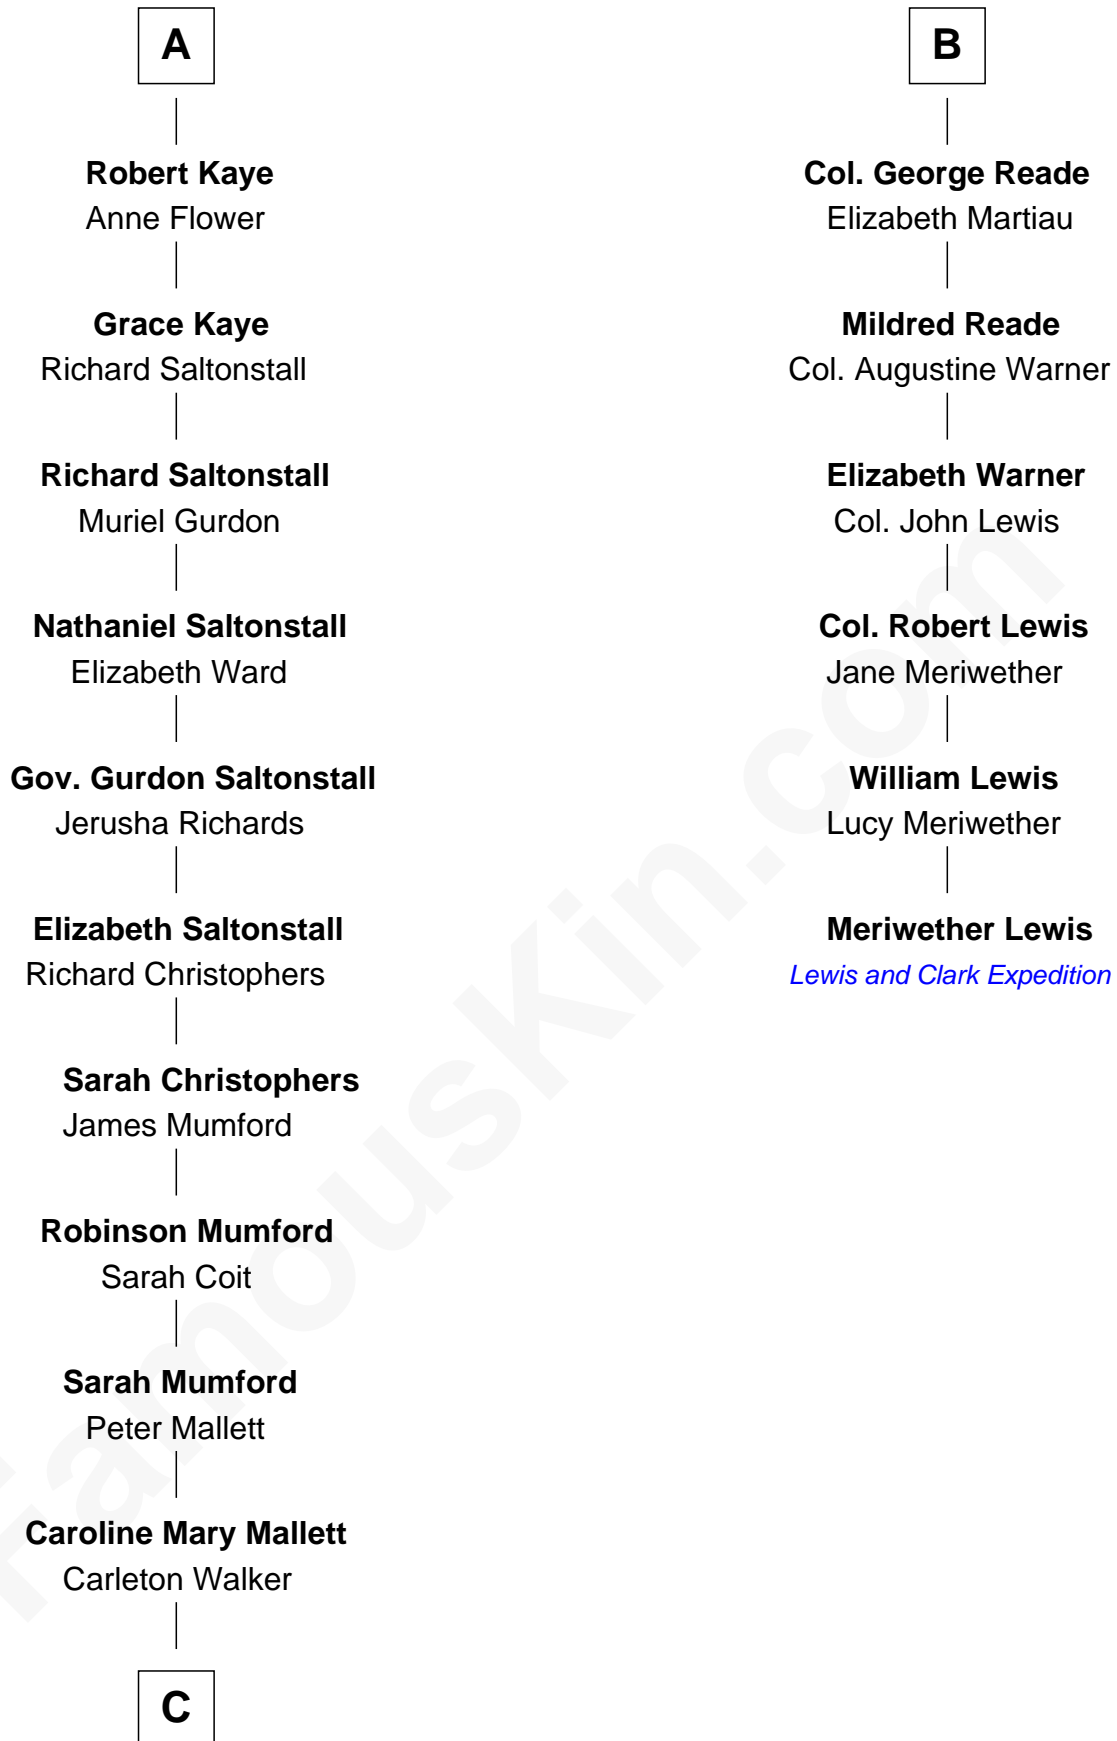

FamousKin.com

Relationship Chart of

Carly Fiorina

CEO of Hewlett-Packard

12th cousin 9 times removed of

Meriwether Lewis

Lewis and Clark Expedition

FamousKin.com