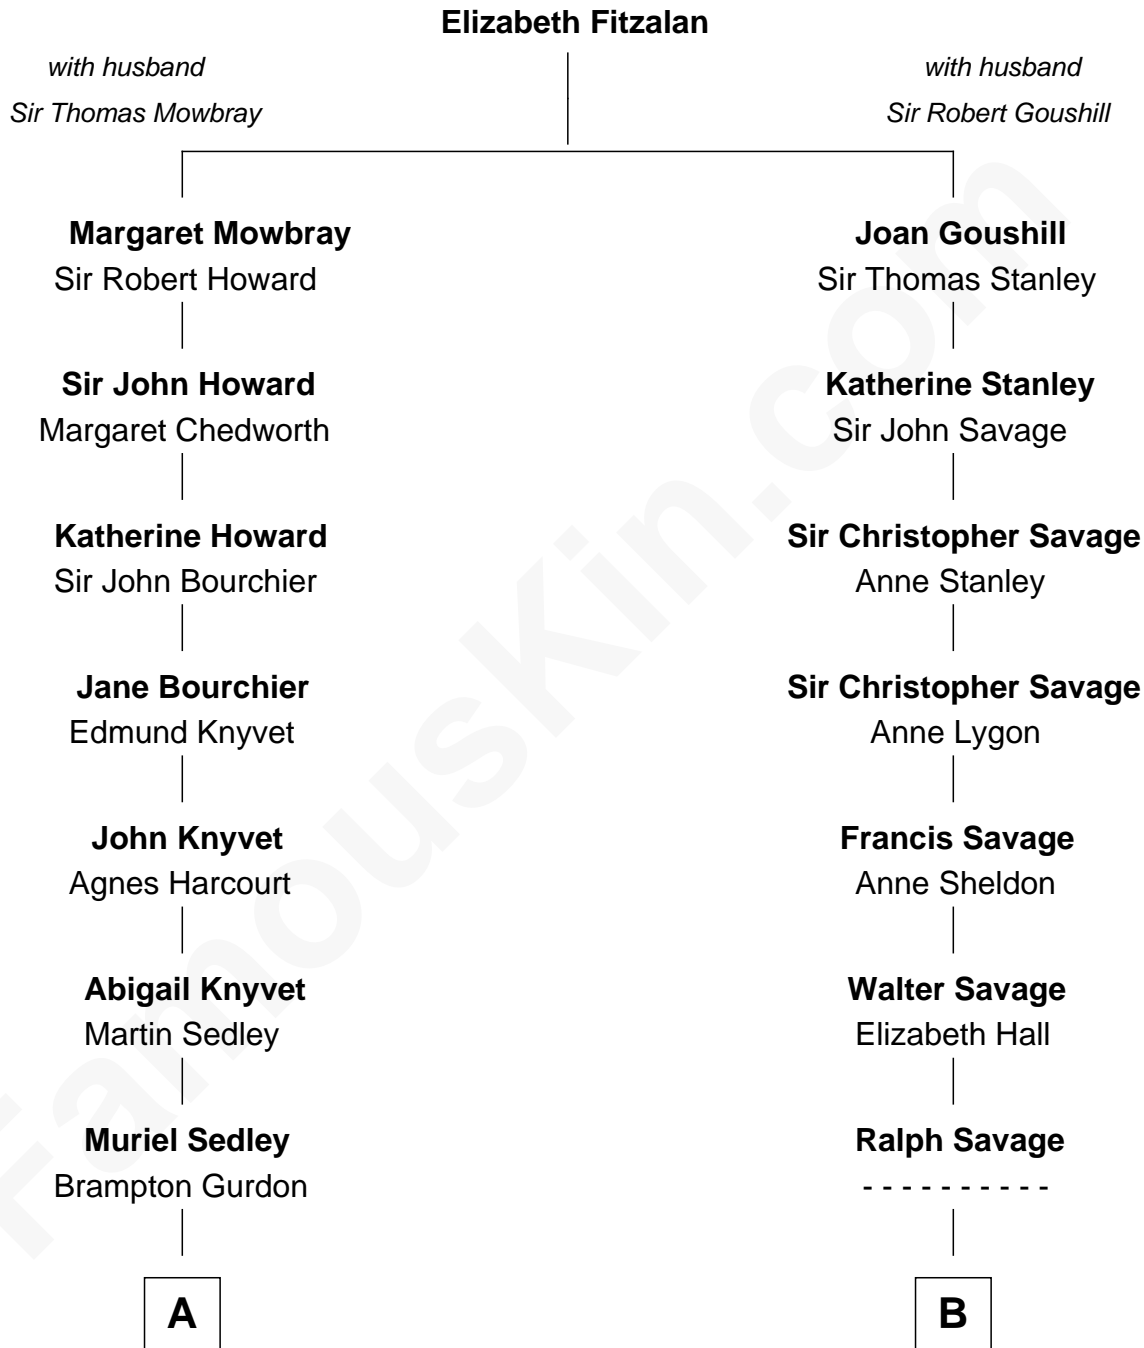

FamousKin.com

Relationship Chart of

Carly Fiorina

CEO of Hewlett-Packard

12th cousin 7 times removed of

Meriwether Lewis

Lewis and Clark Expedition

C

—
Cara Carleton Weber

Harold Marvin Sneed

—
Joseph Tyree Sneed

Madelon Montross Juergens

—
Carly Fiorina

CEO of Hewlett-Packard

FamousKin.com