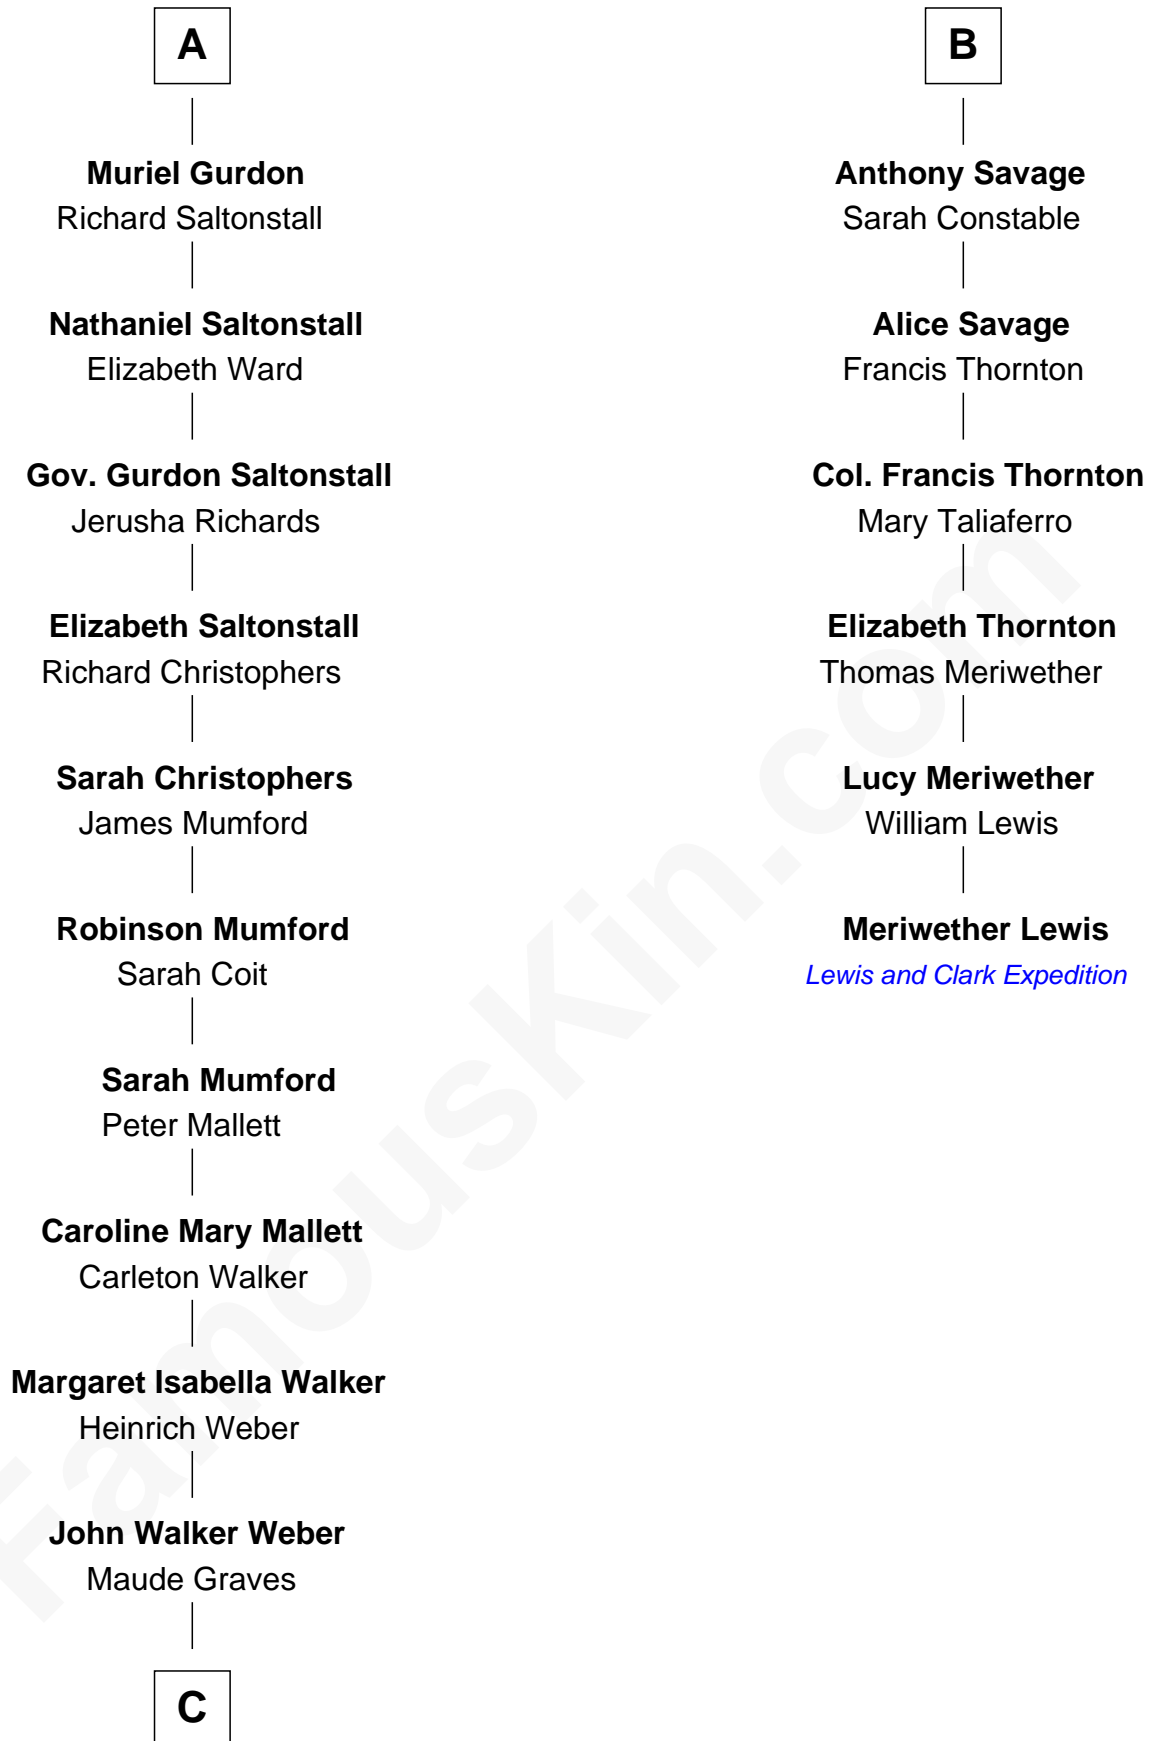

FamousKin.com

Relationship Chart of

Carly Fiorina

CEO of Hewlett-Packard

12th cousin 7 times removed of

Meriwether Lewis

Lewis and Clark Expedition

C

—
Cara Carleton Weber

Harold Marvin Sneed

—
Joseph Tyree Sneed

Madelon Montross Juergens

—
Carly Fiorina

CEO of Hewlett-Packard

FamousKin.com