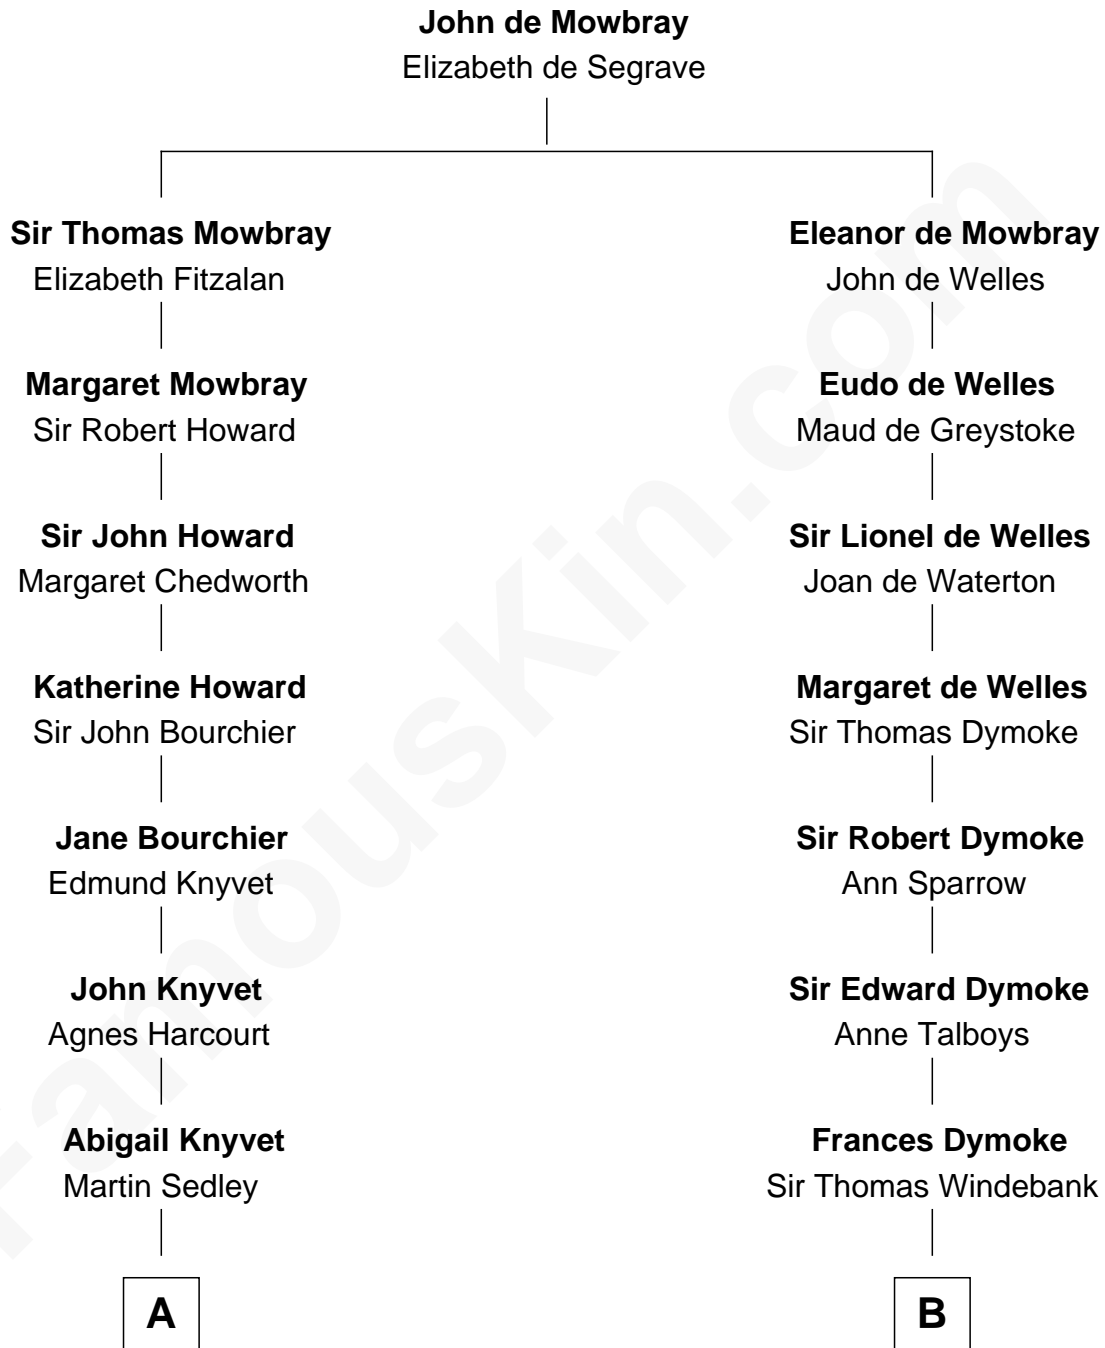

FamousKin.com

Relationship Chart of

Carly Fiorina

CEO of Hewlett-Packard

13th cousin 7 times removed of

Meriwether Lewis

Lewis and Clark Expedition

FamousKin.com