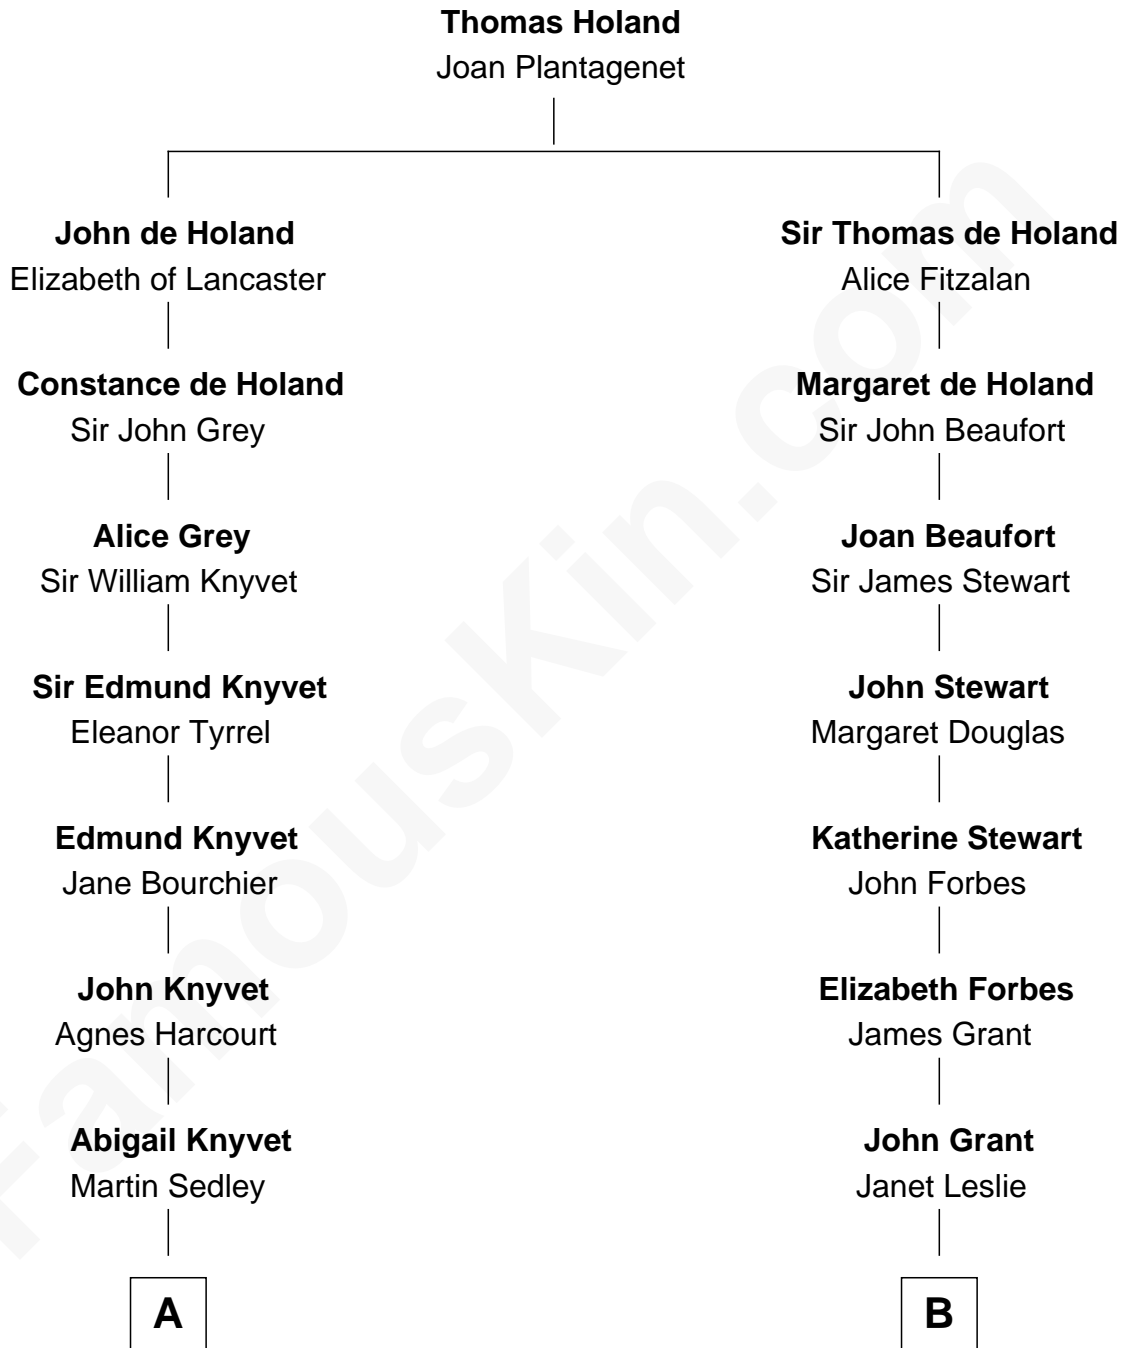

FamousKin.com Relationship Chart of

Carly Fiorina

CEO of Hewlett-Packard

16th cousin 4 times removed of

Lytton Strachey

Author and Co-Founder of Bloomsbury Group

FamousKin.com