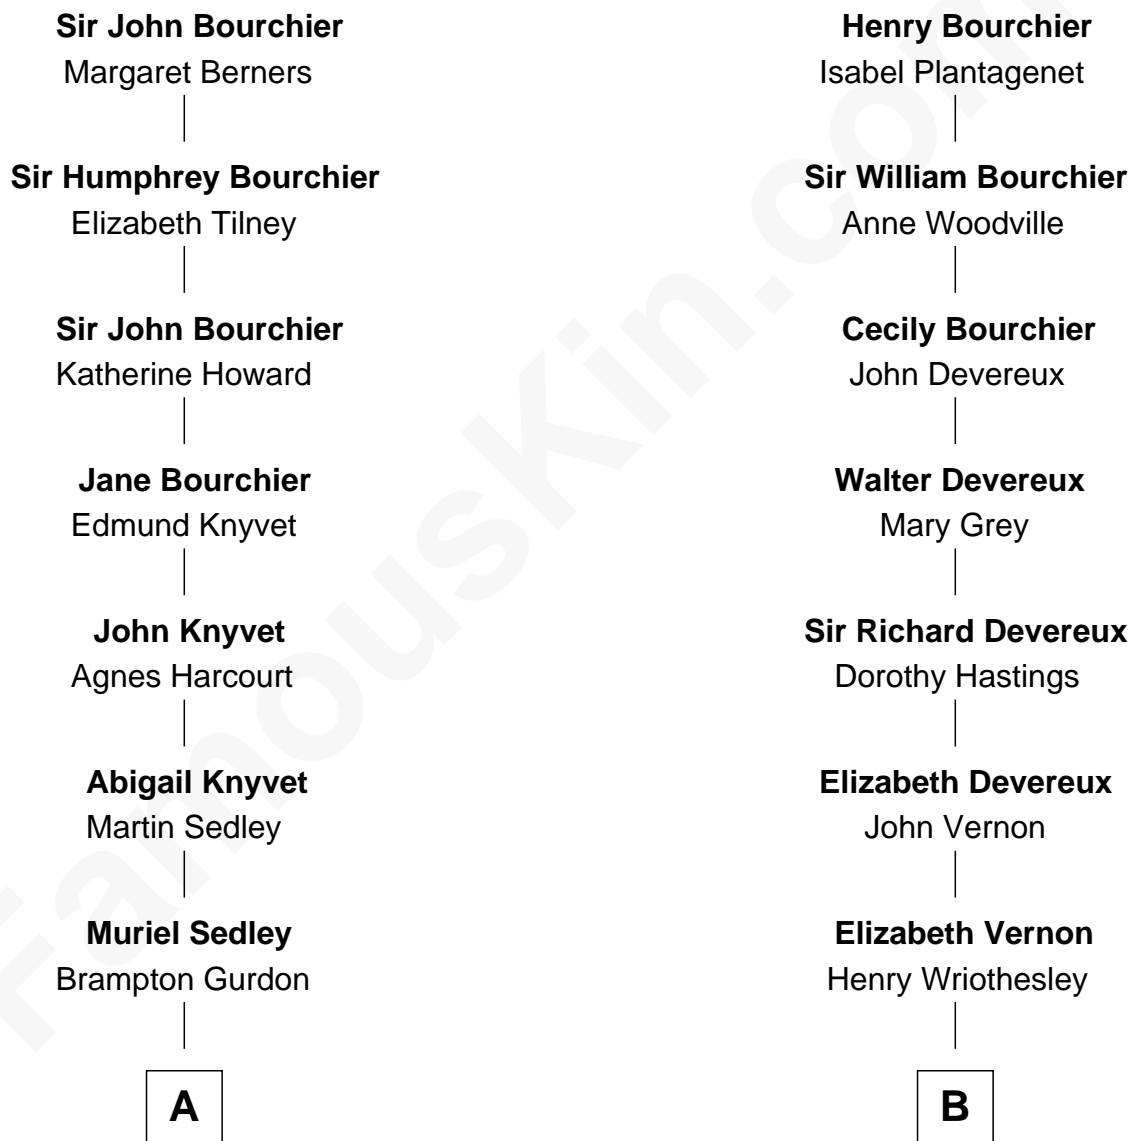

FamousKin.com Relationship Chart of

Carly Fiorina

CEO of Hewlett-Packard

18th cousin 1 time removed of

Sarah Ferguson

Duchess of York

Sir William Bouchier

Anne Plantagenet

FamousKin.com