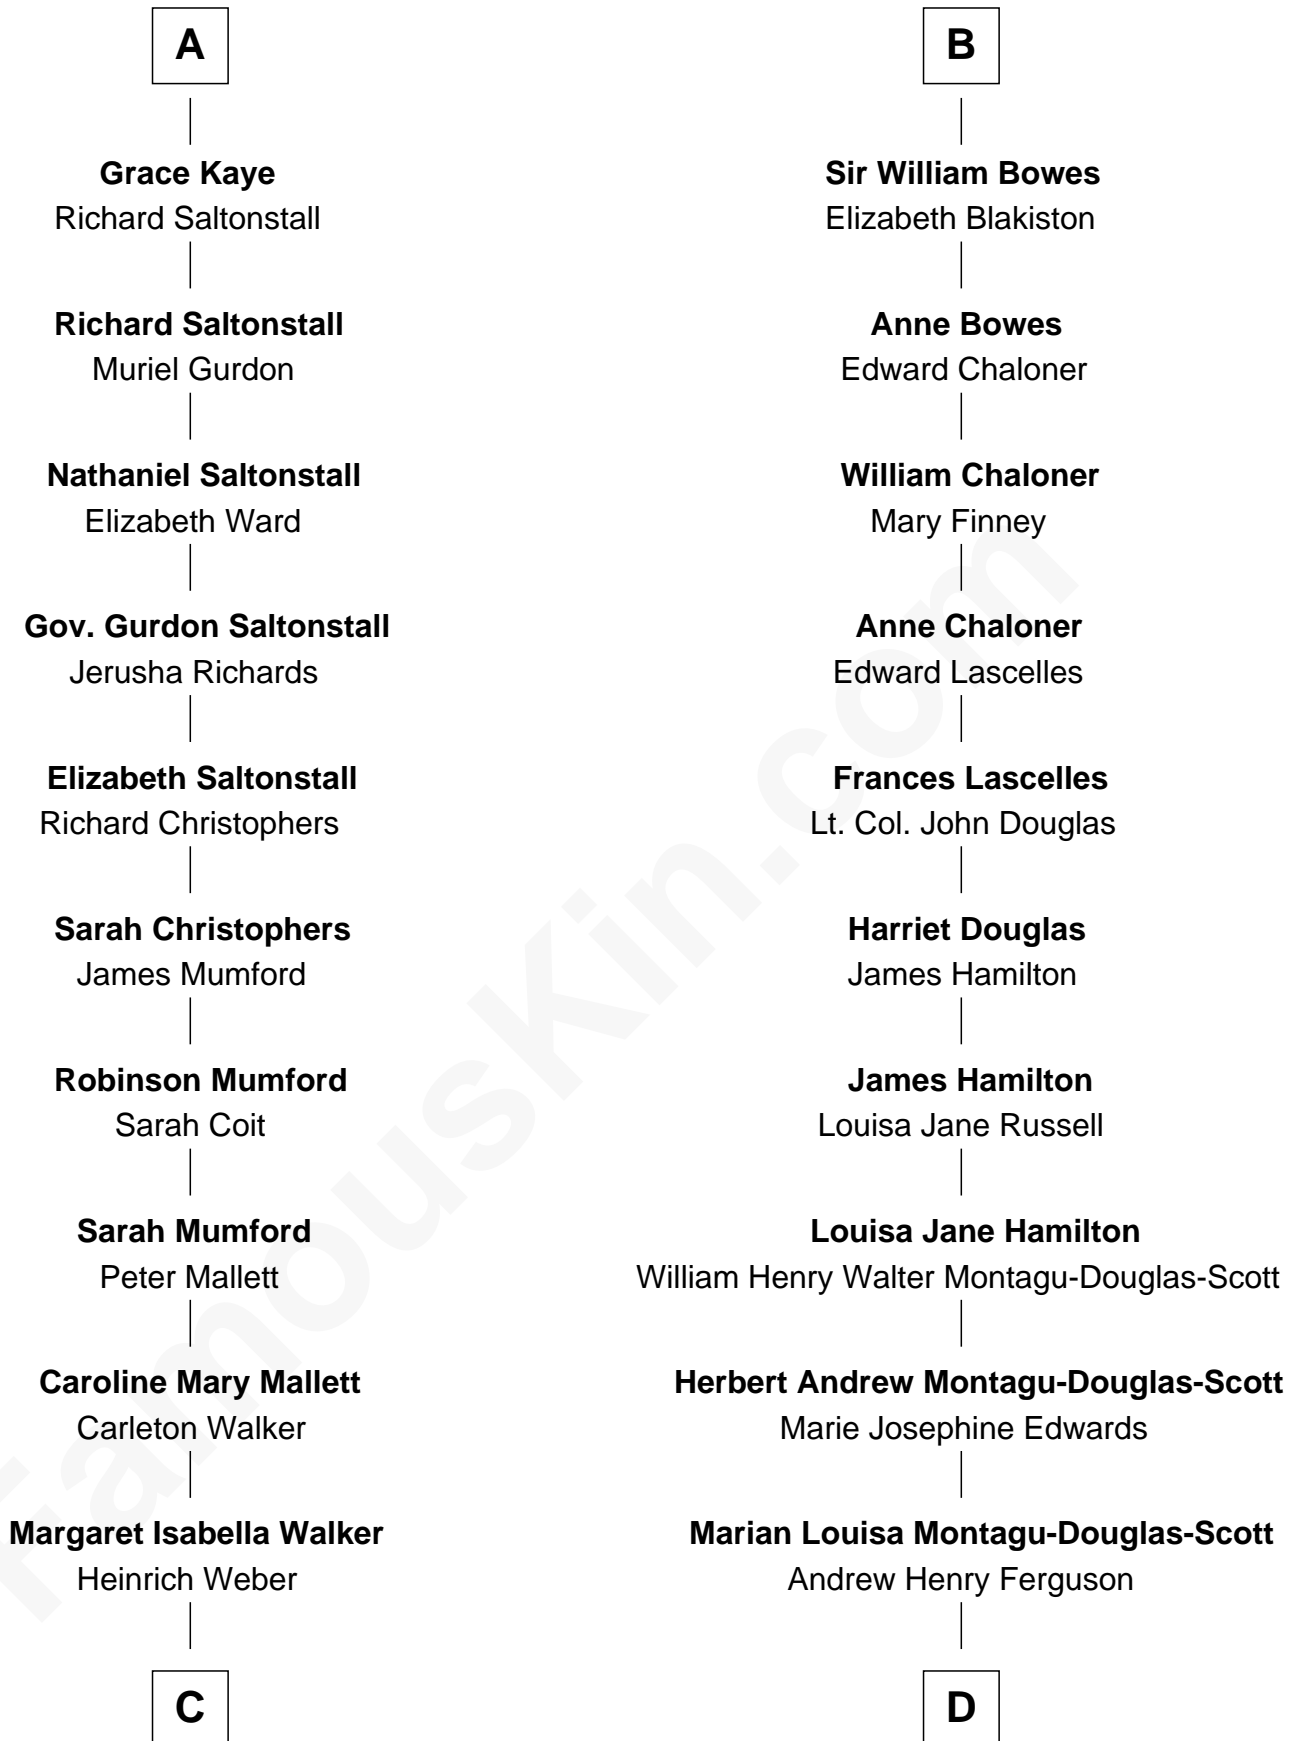

# FamousKin.com Relationship Chart of

**Carly Fiorina**

*CEO of Hewlett-Packard*

18th cousin 2 times removed of

**Sarah Ferguson**

*Duchess of York*

**Henry FitzHugh**  
Elizabeth Grey

FamousKin.com