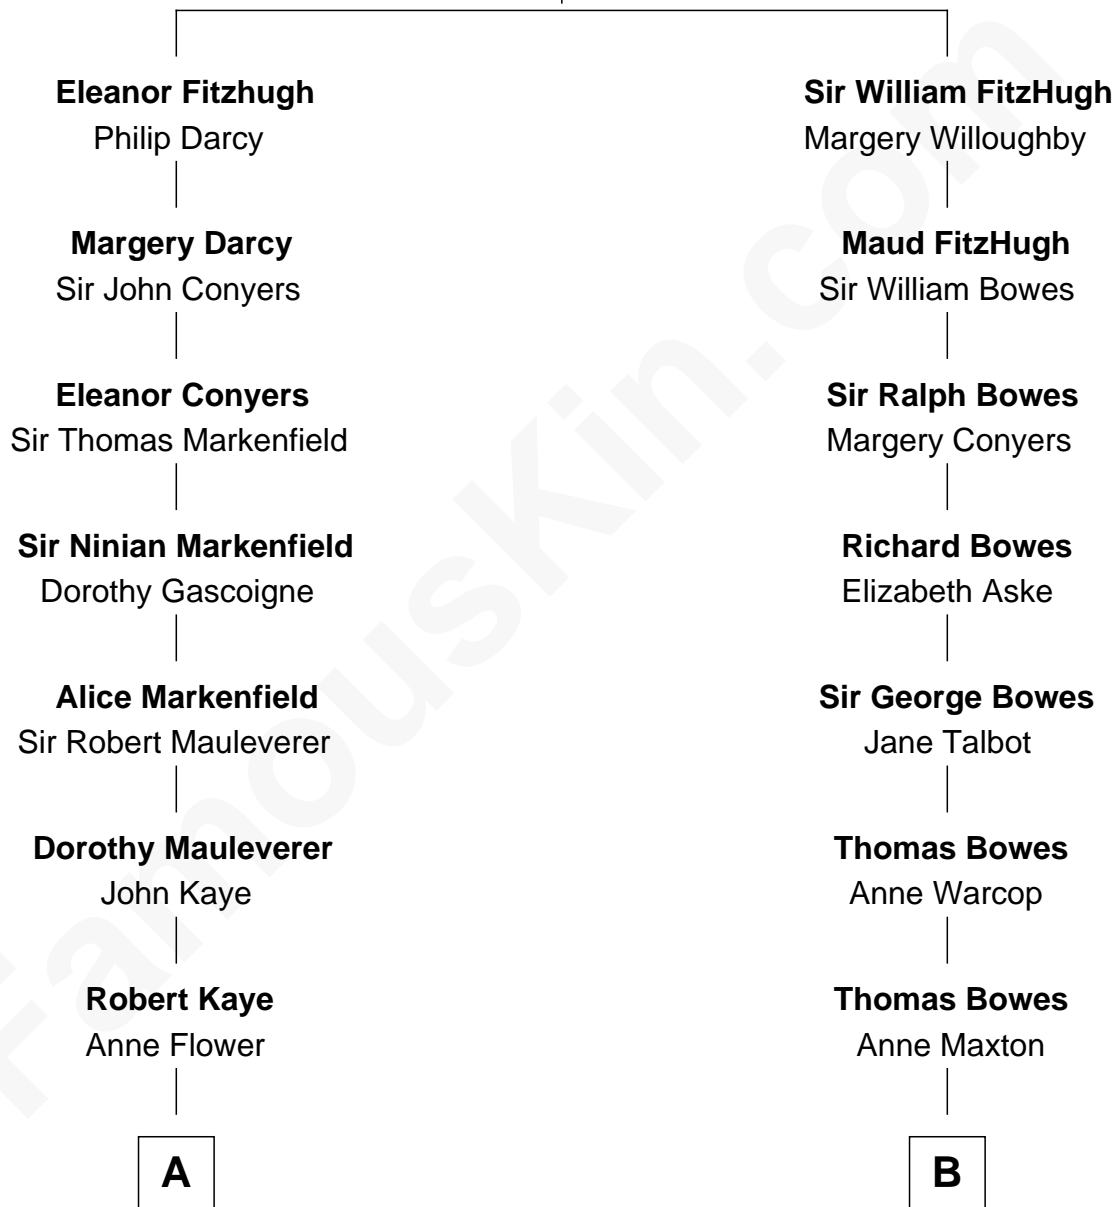

# FamousKin.com Relationship Chart of

**Carly Fiorina**

*CEO of Hewlett-Packard*

18th cousin 2 times removed of

**Sarah Ferguson**

*Duchess of York*

**Henry FitzHugh**  
Elizabeth Grey

FamousKin.com