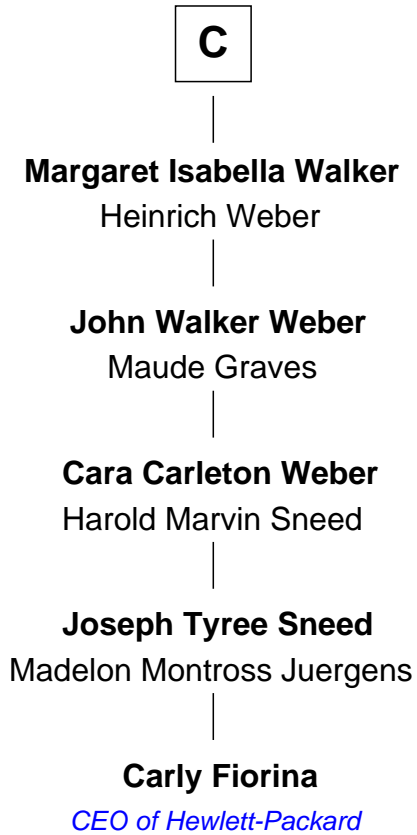

# FamousKin.com Relationship Chart of

**Carly Fiorina**

*CEO of Hewlett-Packard*

17th cousin 4 times removed of

**Joan Fontaine**

*Movie Actress*

**Sir Roger de Clifford**

Maud de Beauchamp

**Margaret Clifford**

Sir John Melton

**Margaret Melton**

John Markenfield

**John Markenfield**

Margaret Hopton

**Sir Thomas Markenfield**

Eleanor Conyers

**Sir Ninian Markenfield**

Dorothy Gascoigne

**Alice Markenfield**

Sir Robert Mauleverer

**Dorothy Mauleverer**

John Kaye

**A**

**Katherine de Clifford**

James Carew

**Sir Richard Carew**

Malyn Oxenbridge

**Margaret Carew**

John St. John

**B**

FamousKin.com