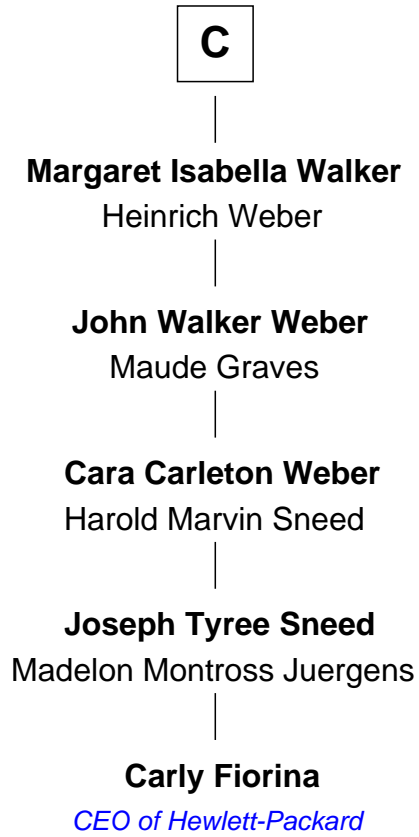

FamousKin.com Relationship Chart of

Carly Fiorina

CEO of Hewlett-Packard

17th cousin 4 times removed of

Joan Fontaine

Movie Actress

Sir William de Ros
Margery de Badlesmere

Thomas de Ros
Beatrice de Stafford

Margaret de Ros
Sir Reynold Grey

Sir John Grey
Constance de Holand

Alice Grey
Sir William Knyvet

Sir Edmund Knyvet
Eleanor Tyrrel

Edmund Knyvet
Jane Bouchier

John Knyvet
Agnes Harcourt

A

Maud de Roos
John de Welles

Anne de Welles
James Butler

James Butler
Joan Beauchamp

Elizabeth Butler
John Talbot

Ann Talbot
Sir Henry Vernon

Elizabeth Vernon
Sir Robert Corbet

Sir Roger Corbet
Anne Windsor

B

FamousKin.com