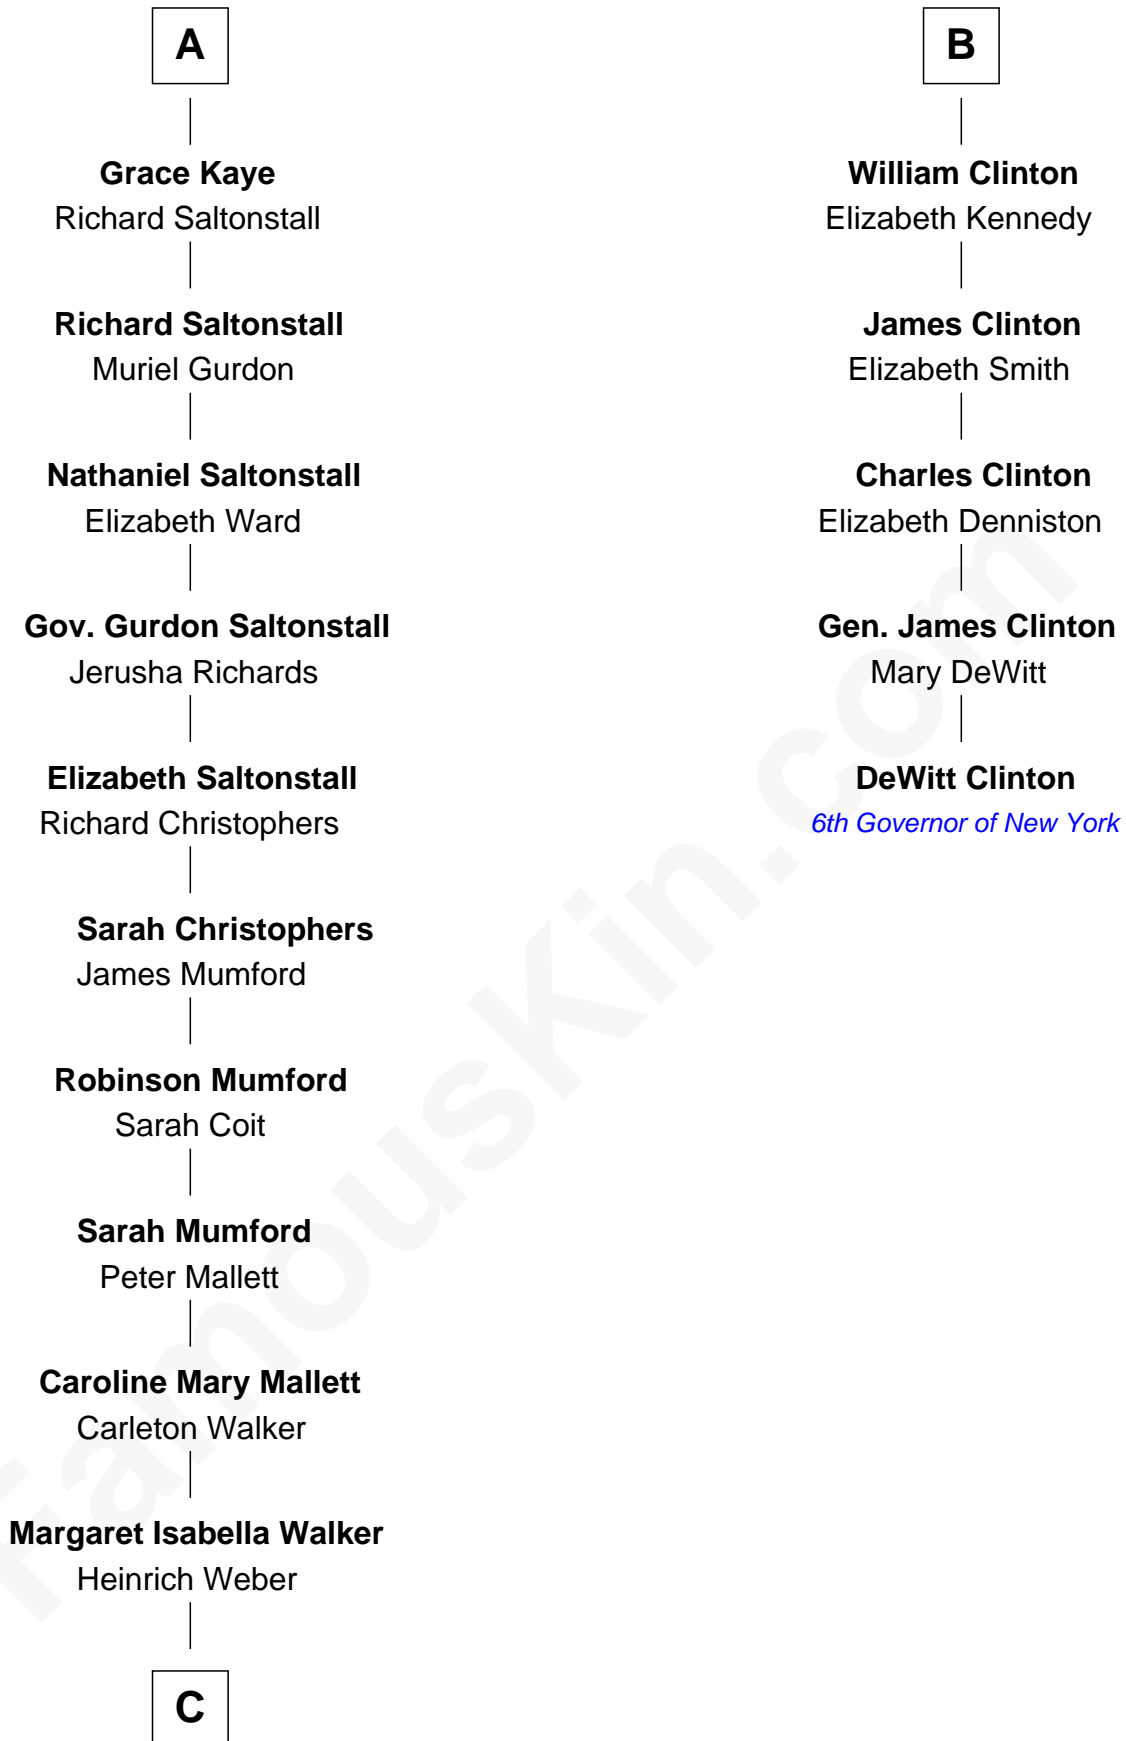

# FamousKin.com Relationship Chart of

**Carly Fiorina**

*CEO of Hewlett-Packard*

11th cousin 9 times removed of

**DeWitt Clinton**

*6th Governor of New York*

**C**

John Walker Weber

Maude Graves

Cara Carleton Weber

Harold Marvin Sneed

Joseph Tyree Sneed

Madelon Montross Juergens

**Carly Fiorina**

*CEO of Hewlett-Packard*

FamousKin.com