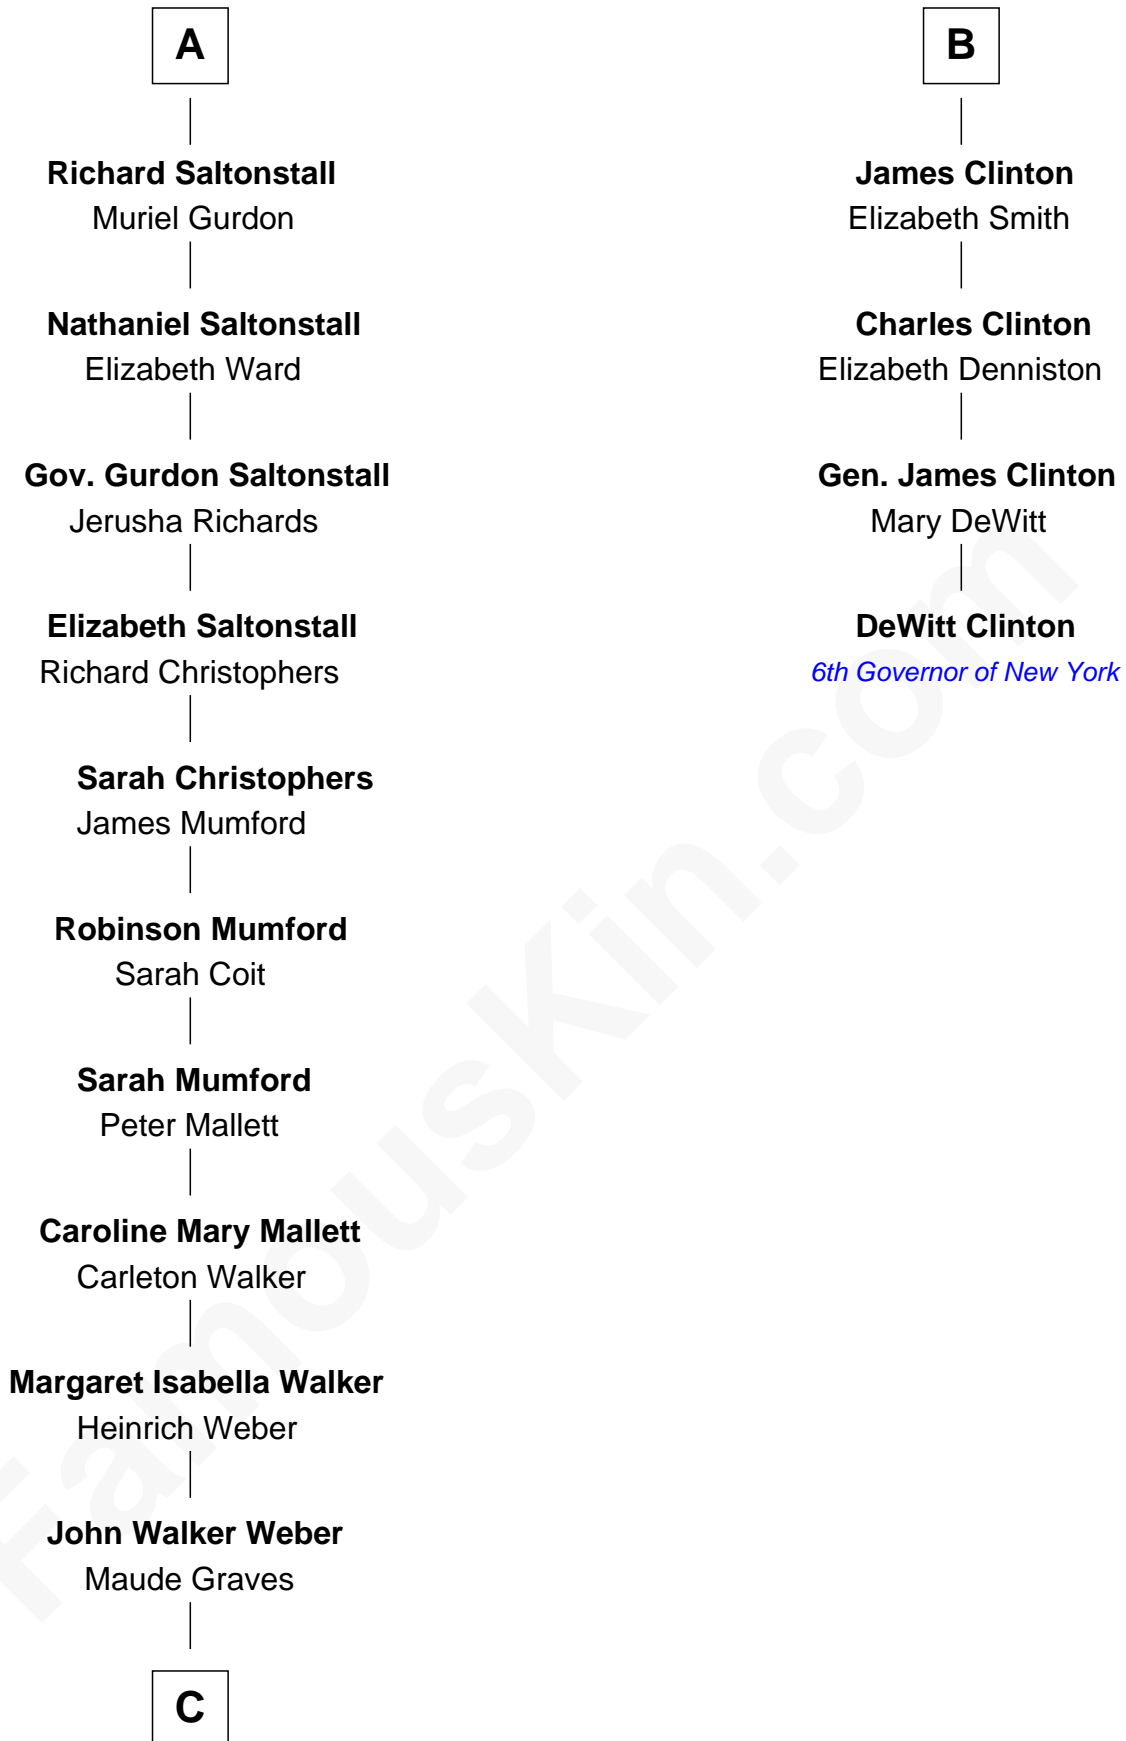

# FamousKin.com Relationship Chart of

**Carly Fiorina**

*CEO of Hewlett-Packard*

10th cousin 9 times removed of

**DeWitt Clinton**

*6th Governor of New York*

**Sir Henry Percy**  
Eleanor Neville

**Sir Henry Percy**  
Eleanor Poynings

**Margaret Percy**  
Sir William Gascoigne

**Dorothy Gascoigne**  
Sir Ninian Markenfield

**Alice Markenfield**  
Sir Robert Mauleverer

**Dorothy Mauleverer**  
John Kaye

**Robert Kaye**  
Anne Flower

**Grace Kaye**  
Richard Saltonstall

**A**

**Katherine Percy**  
Sir Edmund Grey

**George Grey**  
Catherine Herbert

**Anne Grey**  
Sir John Hussey

**Bridget Hussey**  
Sir Richard Morrison

**Elizabeth Morrison**  
Sir Henry Clinton

**Sir Henry Clinton alias Fynes**  
Elizabeth Hickman

**William Clinton**  
Elizabeth Kennedy

**B**

**C**

—  
**Cara Carleton Weber**

Harold Marvin Sneed

—  
**Joseph Tyree Sneed**

Madelon Montross Juergens

—  
**Carly Fiorina**