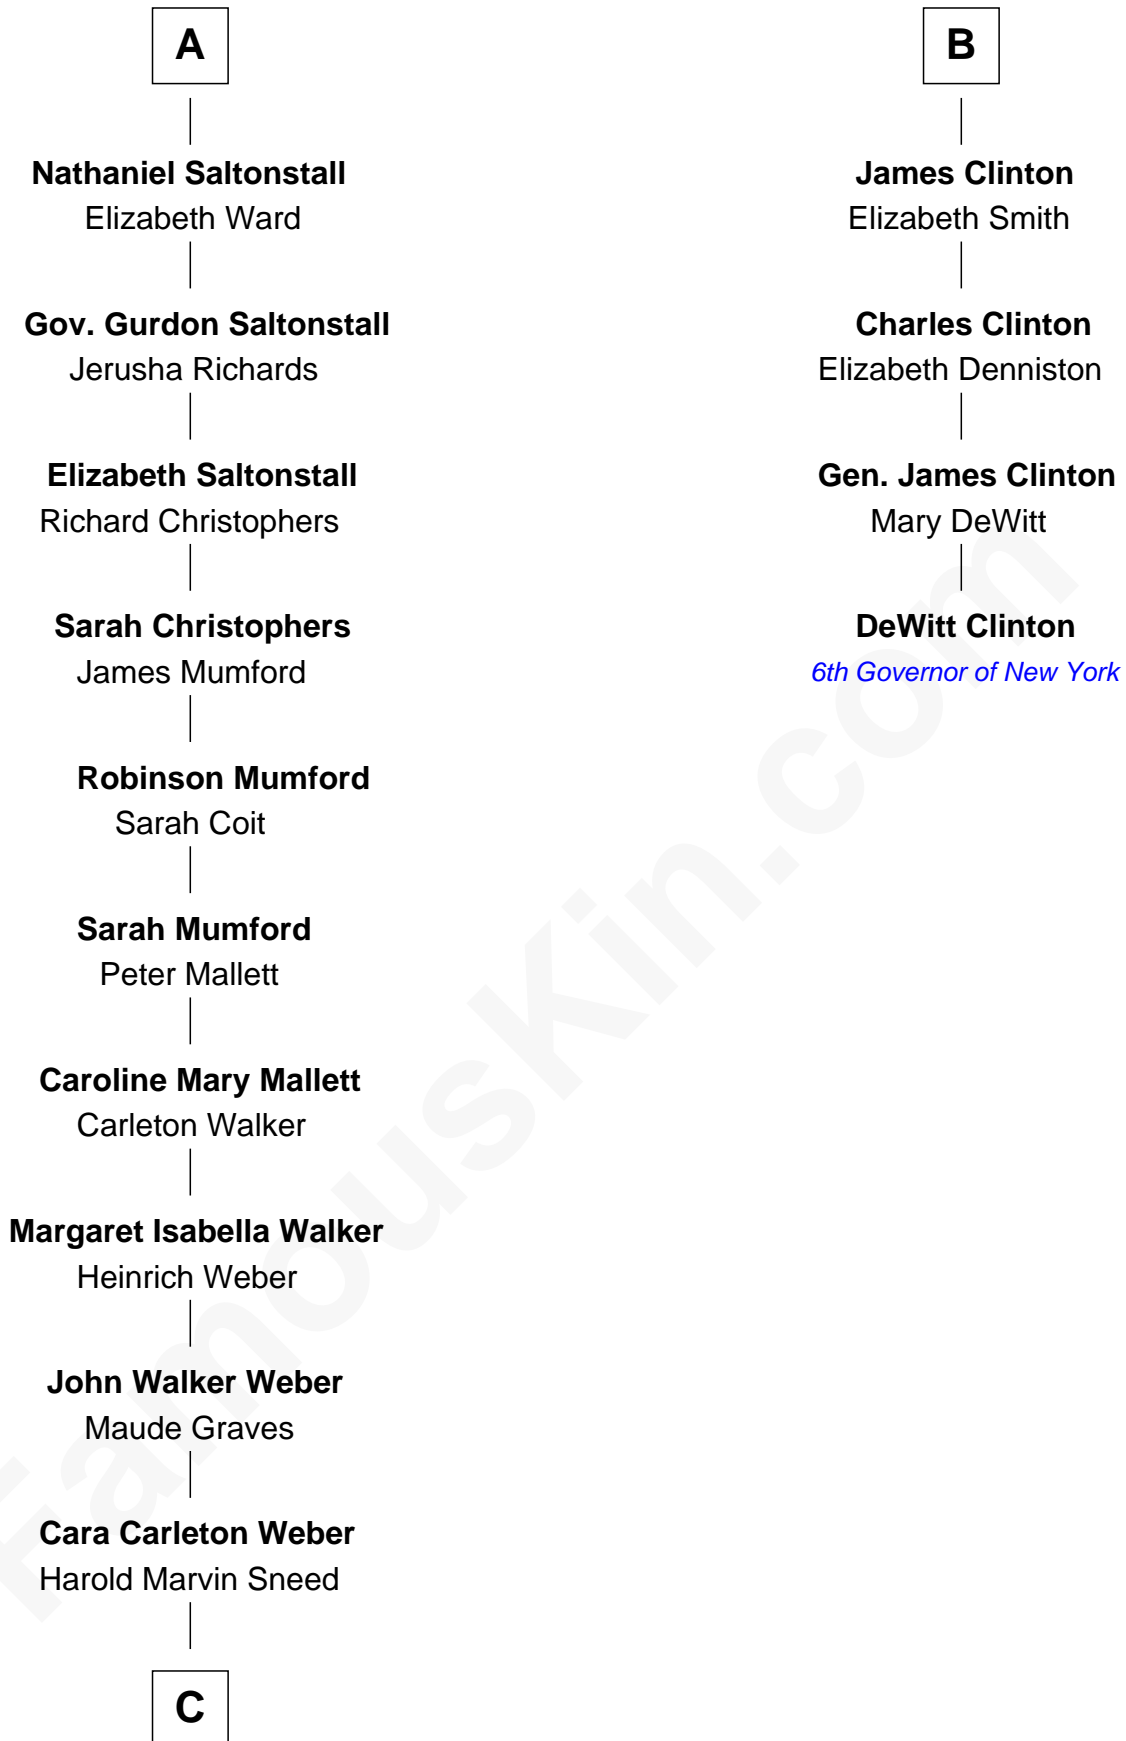

FamousKin.com Relationship Chart of

Carly Fiorina

CEO of Hewlett-Packard

10th cousin 8 times removed of

DeWitt Clinton

6th Governor of New York

C

Joseph Tyree Sneed
Madelon Montross Juergens