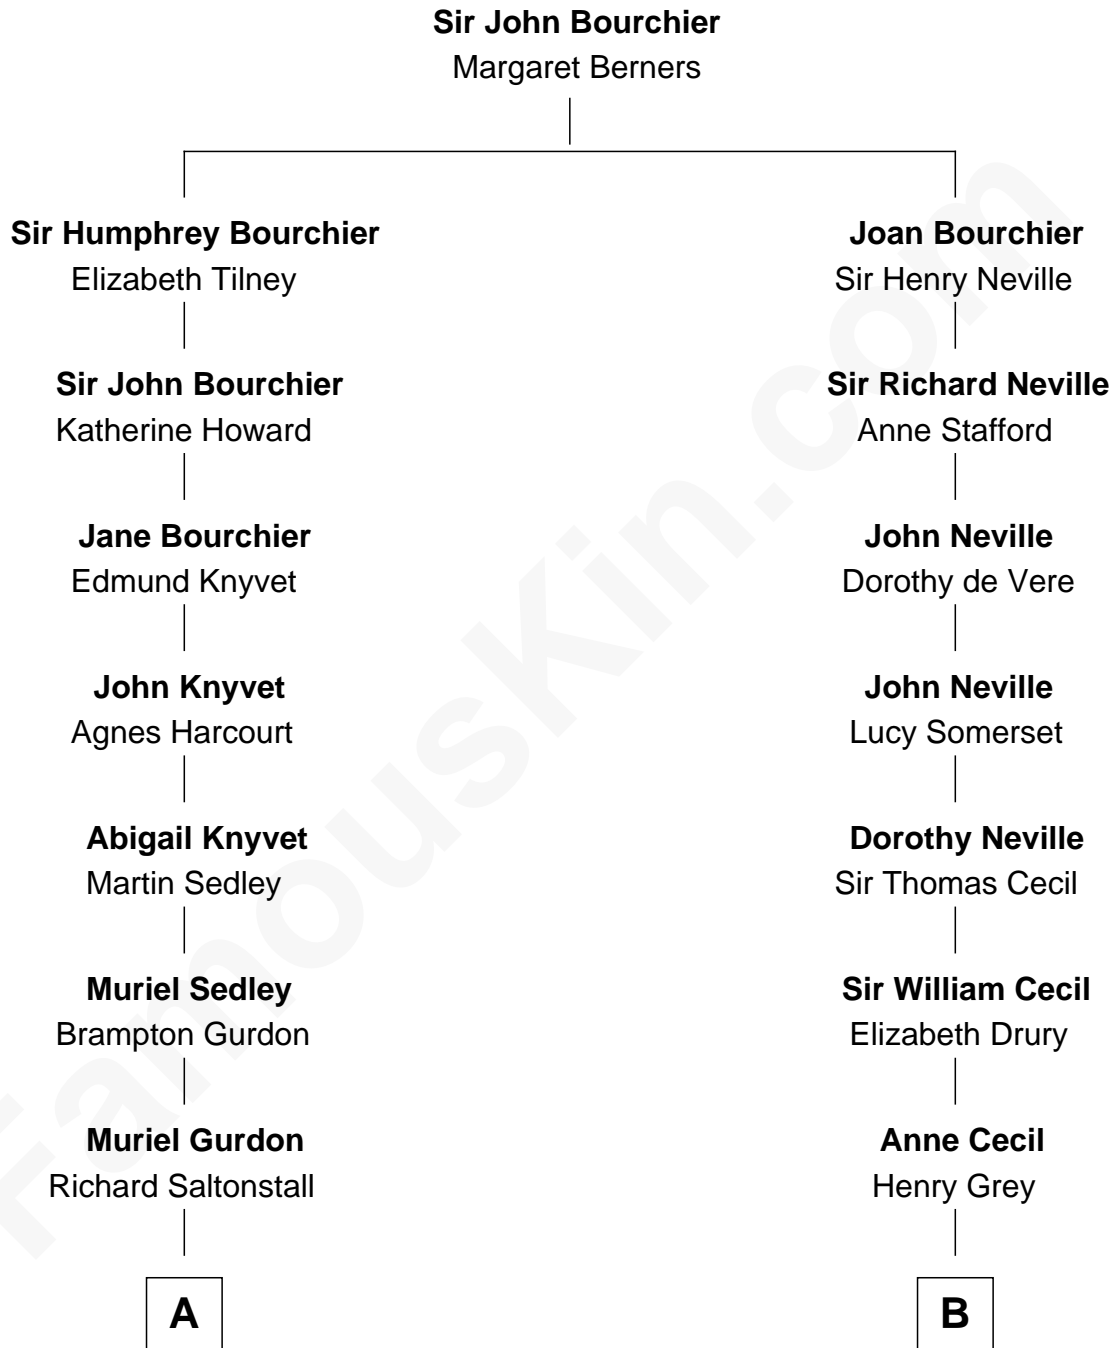

FamousKin.com Relationship Chart of

Carly Fiorina

CEO of Hewlett-Packard

12th cousin 6 times removed of

Lt. Gen. James Brudenell

Leader of the "Charge of the Light Brigade"

C

—
Joseph Tyree Sneed
Madelon Montross Juergens