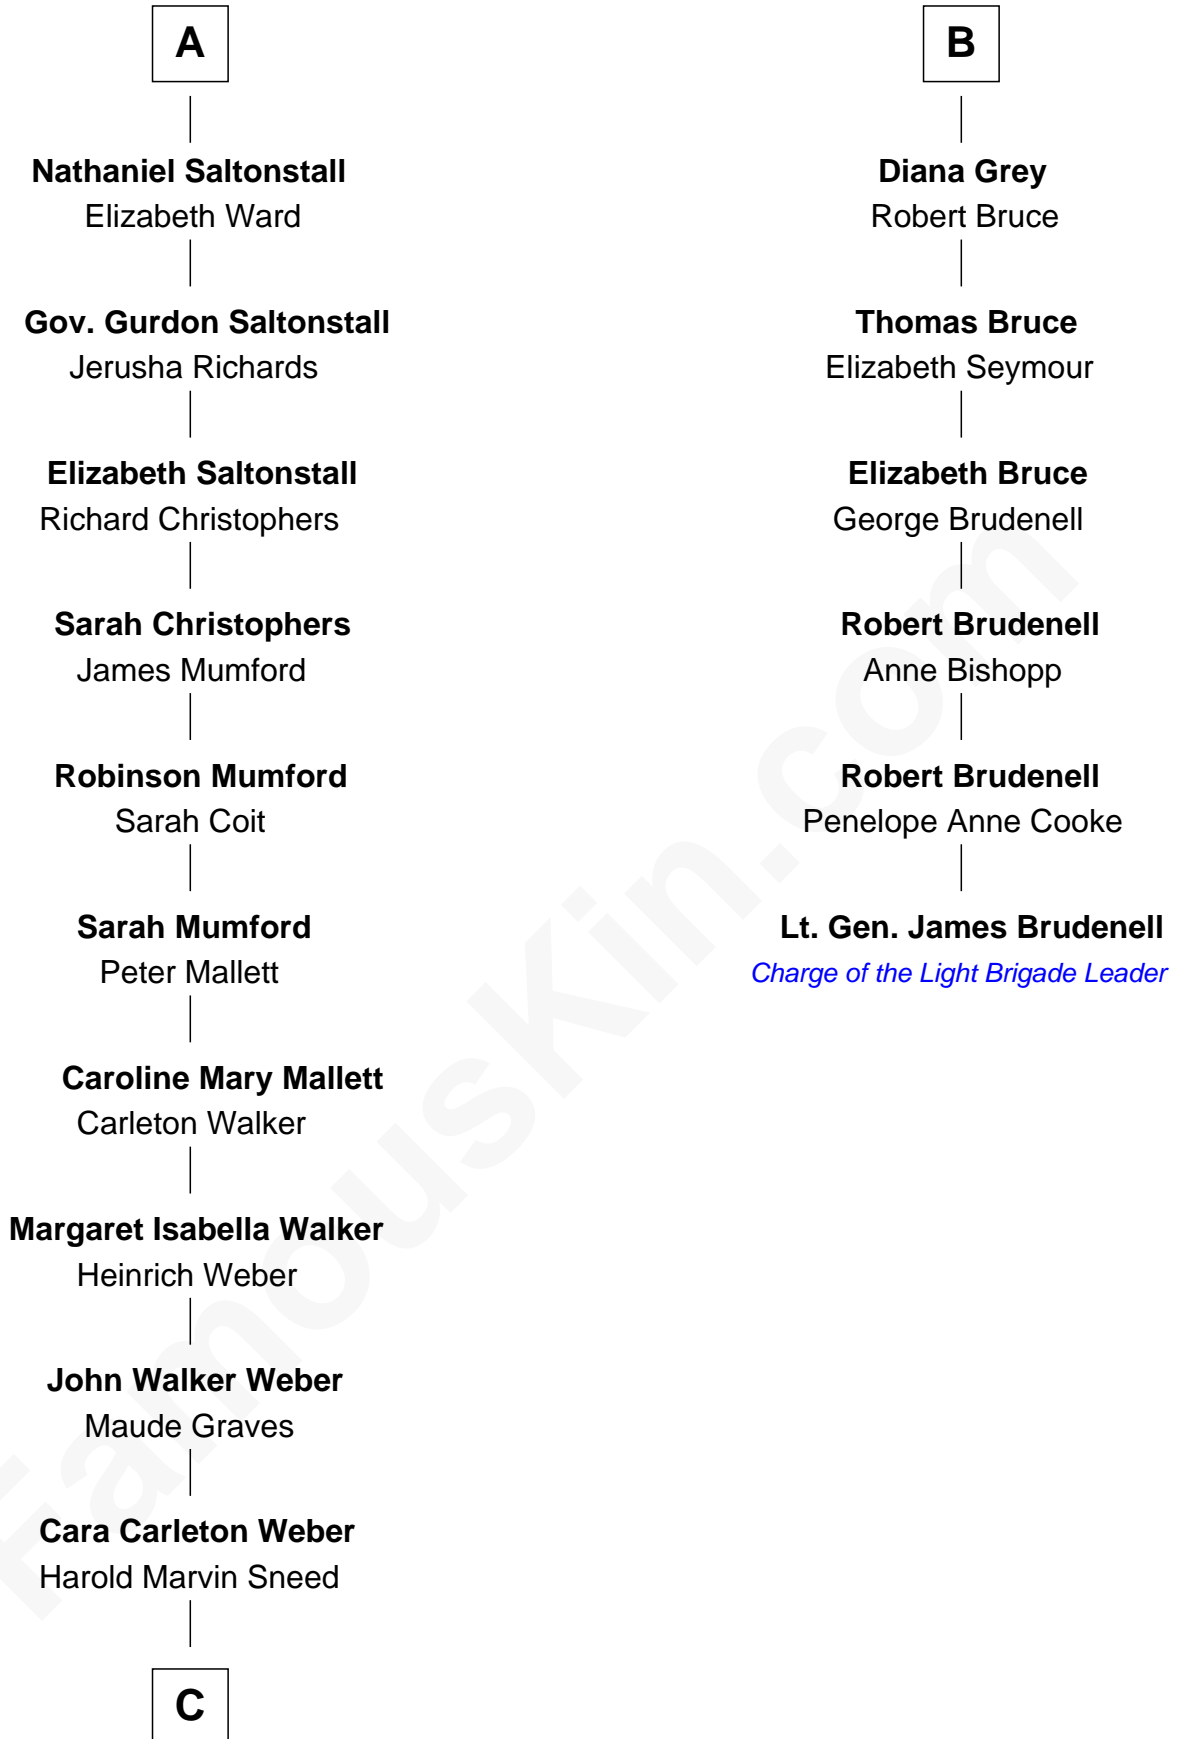

FamousKin.com Relationship Chart of

Carly Fiorina

CEO of Hewlett-Packard

12th cousin 6 times removed of

Lt. Gen. James Brudenell

Leader of the "Charge of the Light Brigade"

C

—
Joseph Tyree Sneed
Madelon Montross Juergens