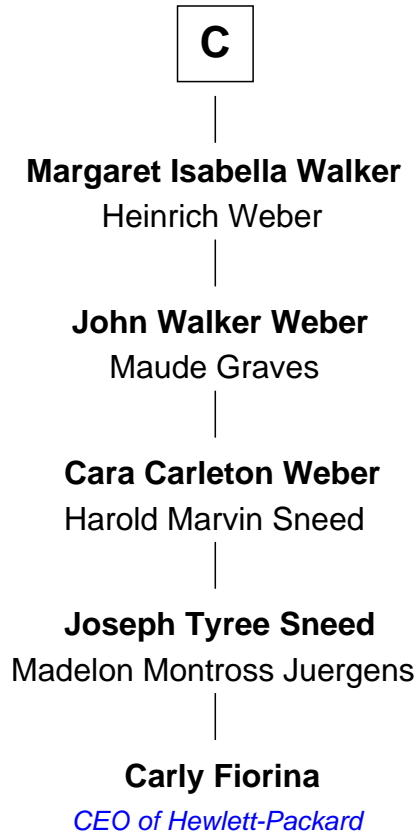

FamousKin.com

Relationship Chart of

Carly Fiorina

CEO of Hewlett-Packard

16th cousin 5 times removed of

Lt. Gen. James Brudenell

Leader of the "Charge of the Light Brigade"

FamousKin.com