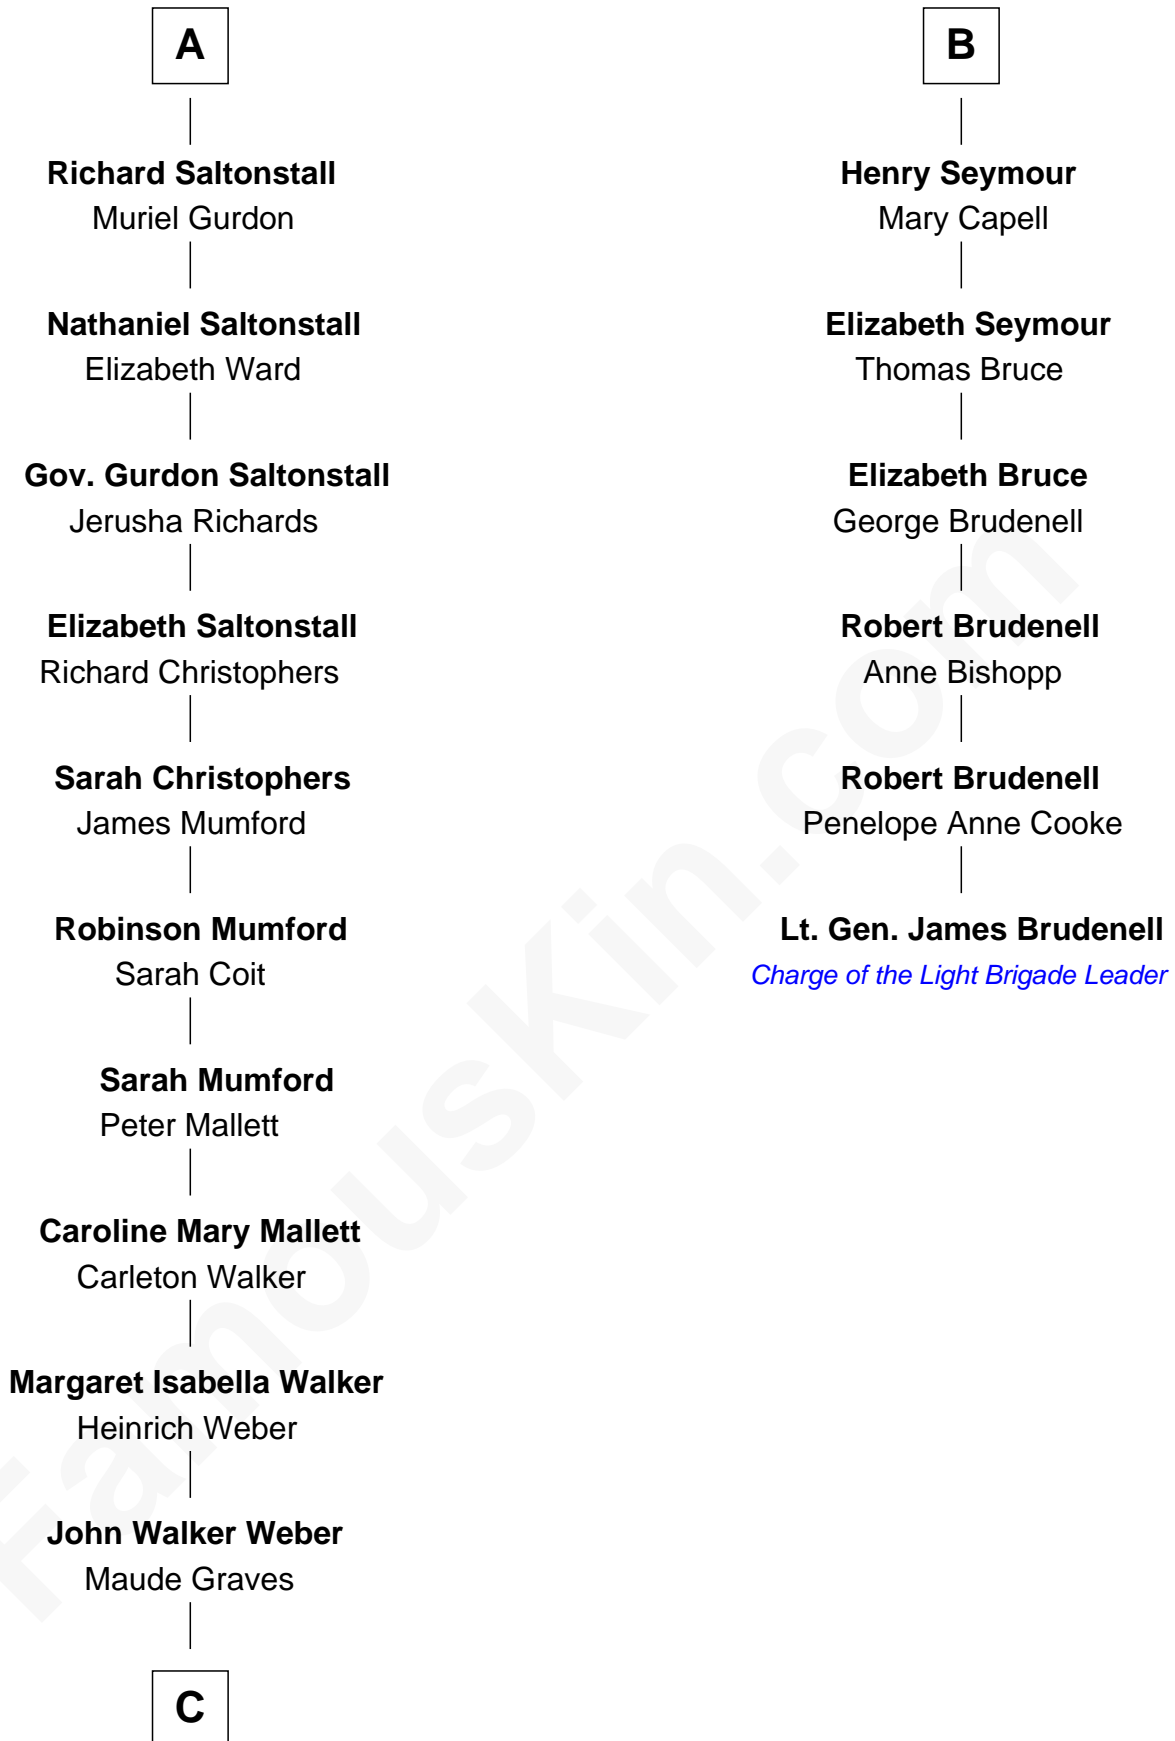

## Relationship Chart of

### Carly Fiorina

CEO of Hewlett-Packard

12th cousin 7 times removed of

### Lt. Gen. James Brudenell

Leader of the "Charge of the Light Brigade"

**C**

—  
**Cara Carleton Weber**

Harold Marvin Sneed

—  
**Joseph Tyree Sneed**

Madelon Montross Juergens

—  
**Carly Fiorina**