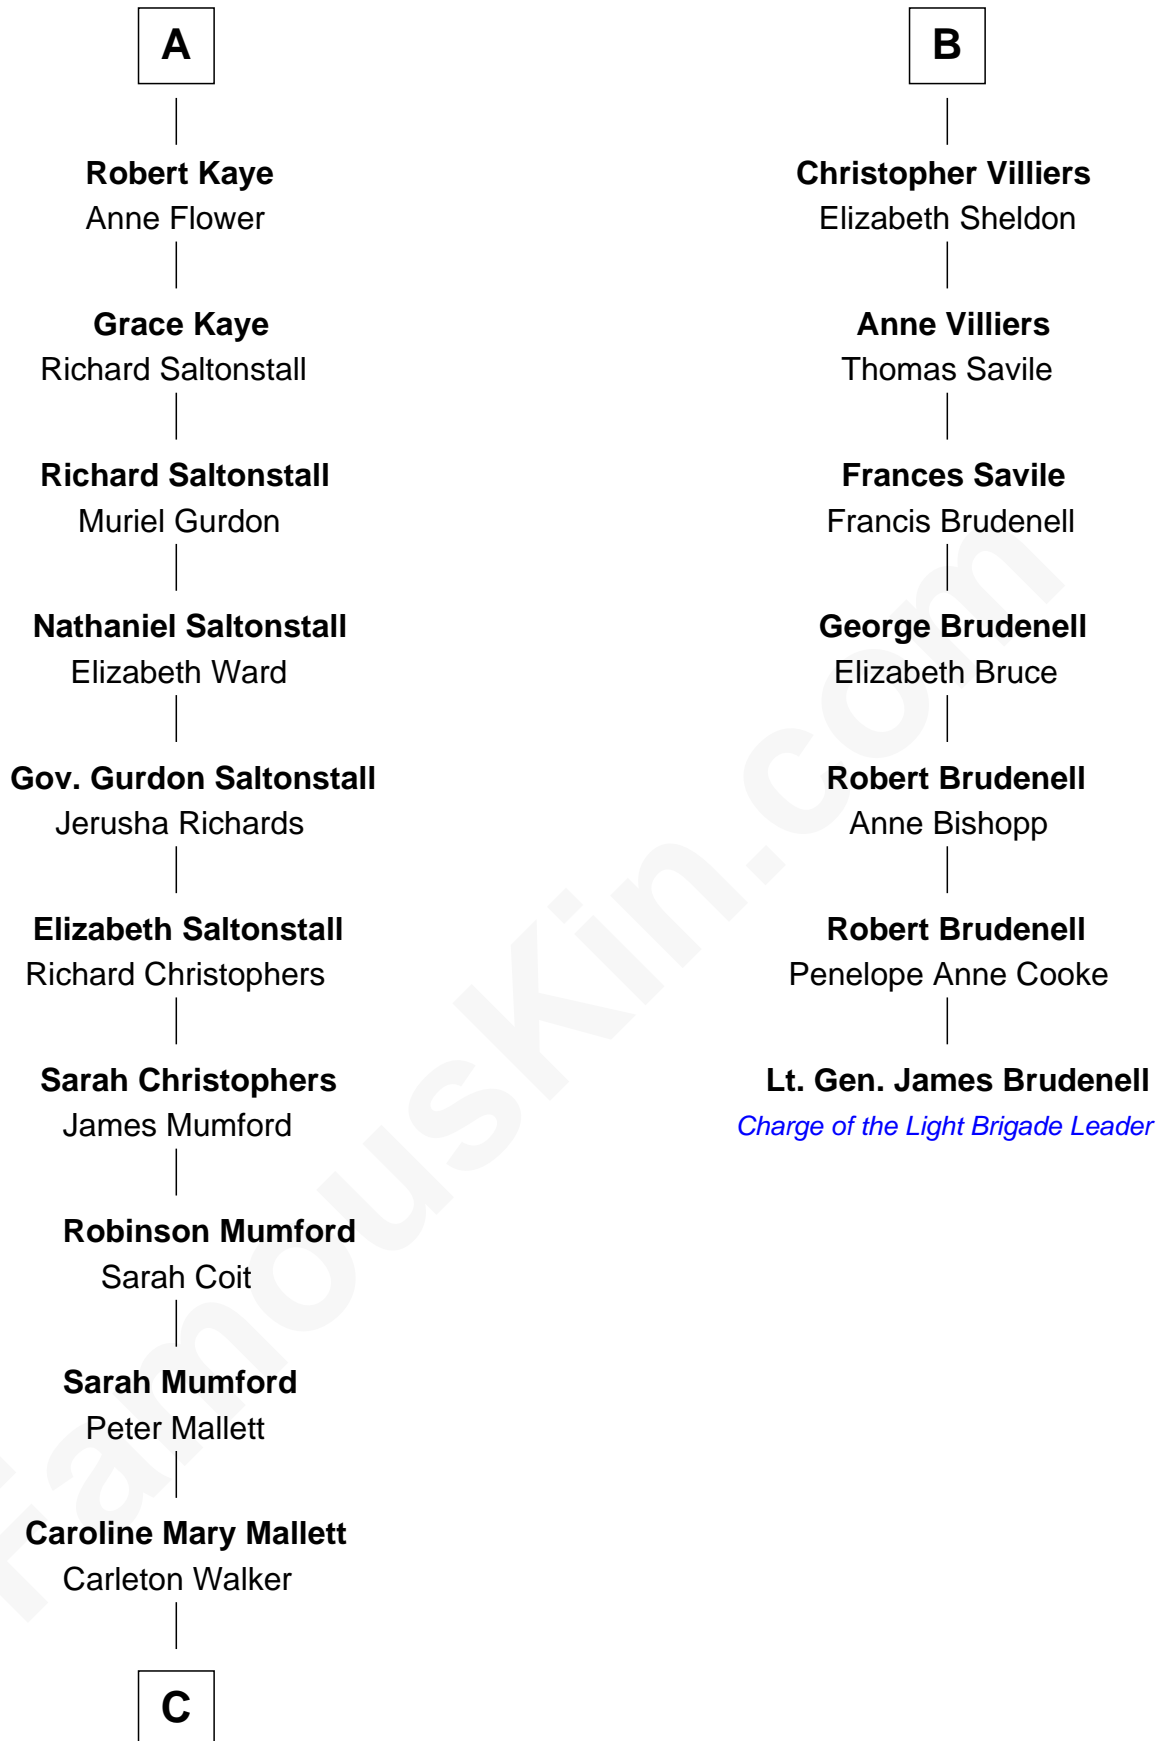

FamousKin.com
Relationship Chart of
Carly Fiorina

CEO of Hewlett-Packard

13th cousin 8 times removed of

Lt. Gen. James Brudenell

Leader of the "Charge of the Light Brigade"

Sir Robert de Ferrers

Joan Beaufort

C

—
Margaret Isabella Walker

Heinrich Weber

—
John Walker Weber

Maude Graves

—
Cara Carleton Weber

Harold Marvin Sneed

—
Joseph Tyree Sneed