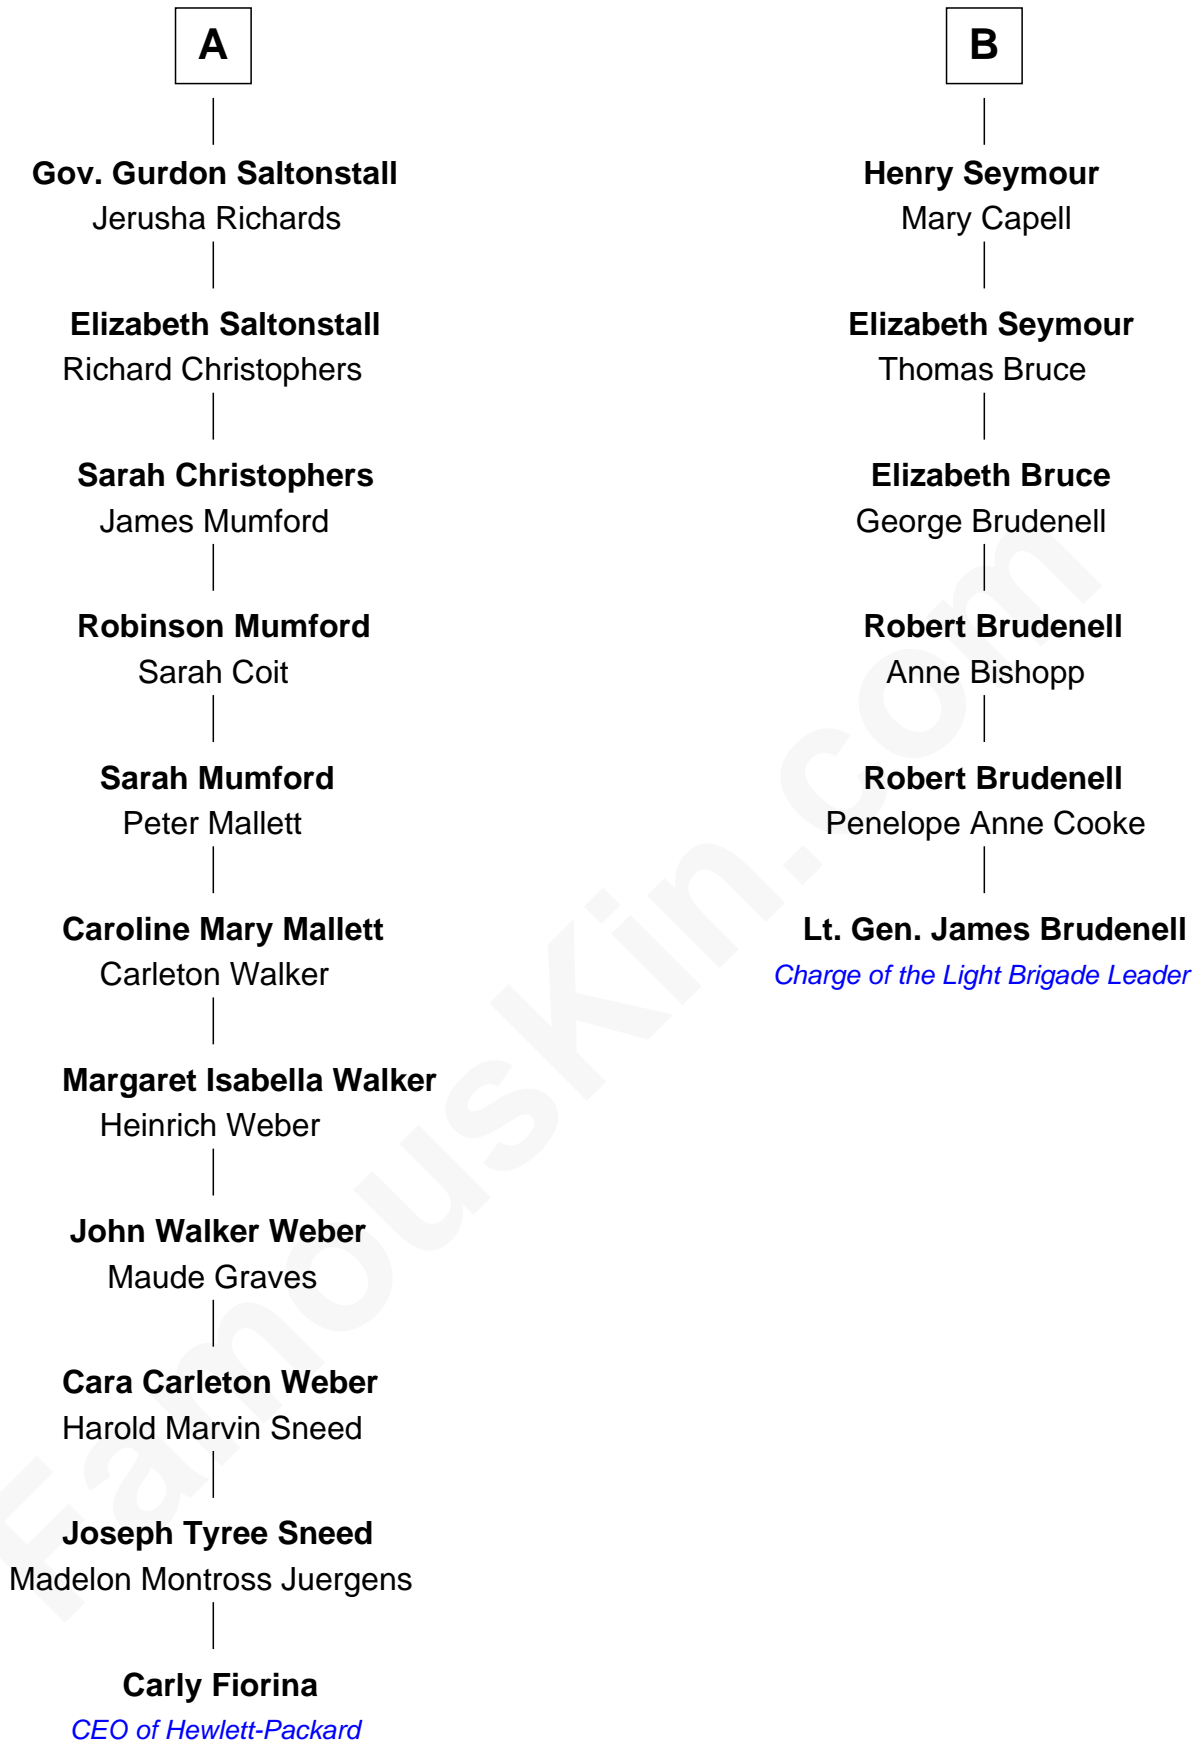

## Relationship Chart of

### Carly Fiorina

CEO of Hewlett-Packard

12th cousin 5 times removed of

**Lt. Gen. James Brudenell**

Leader of the "Charge of the Light Brigade"

Carly Fiorina photo by [Gage Skidmore](#) (CC BY-SA 2.0)