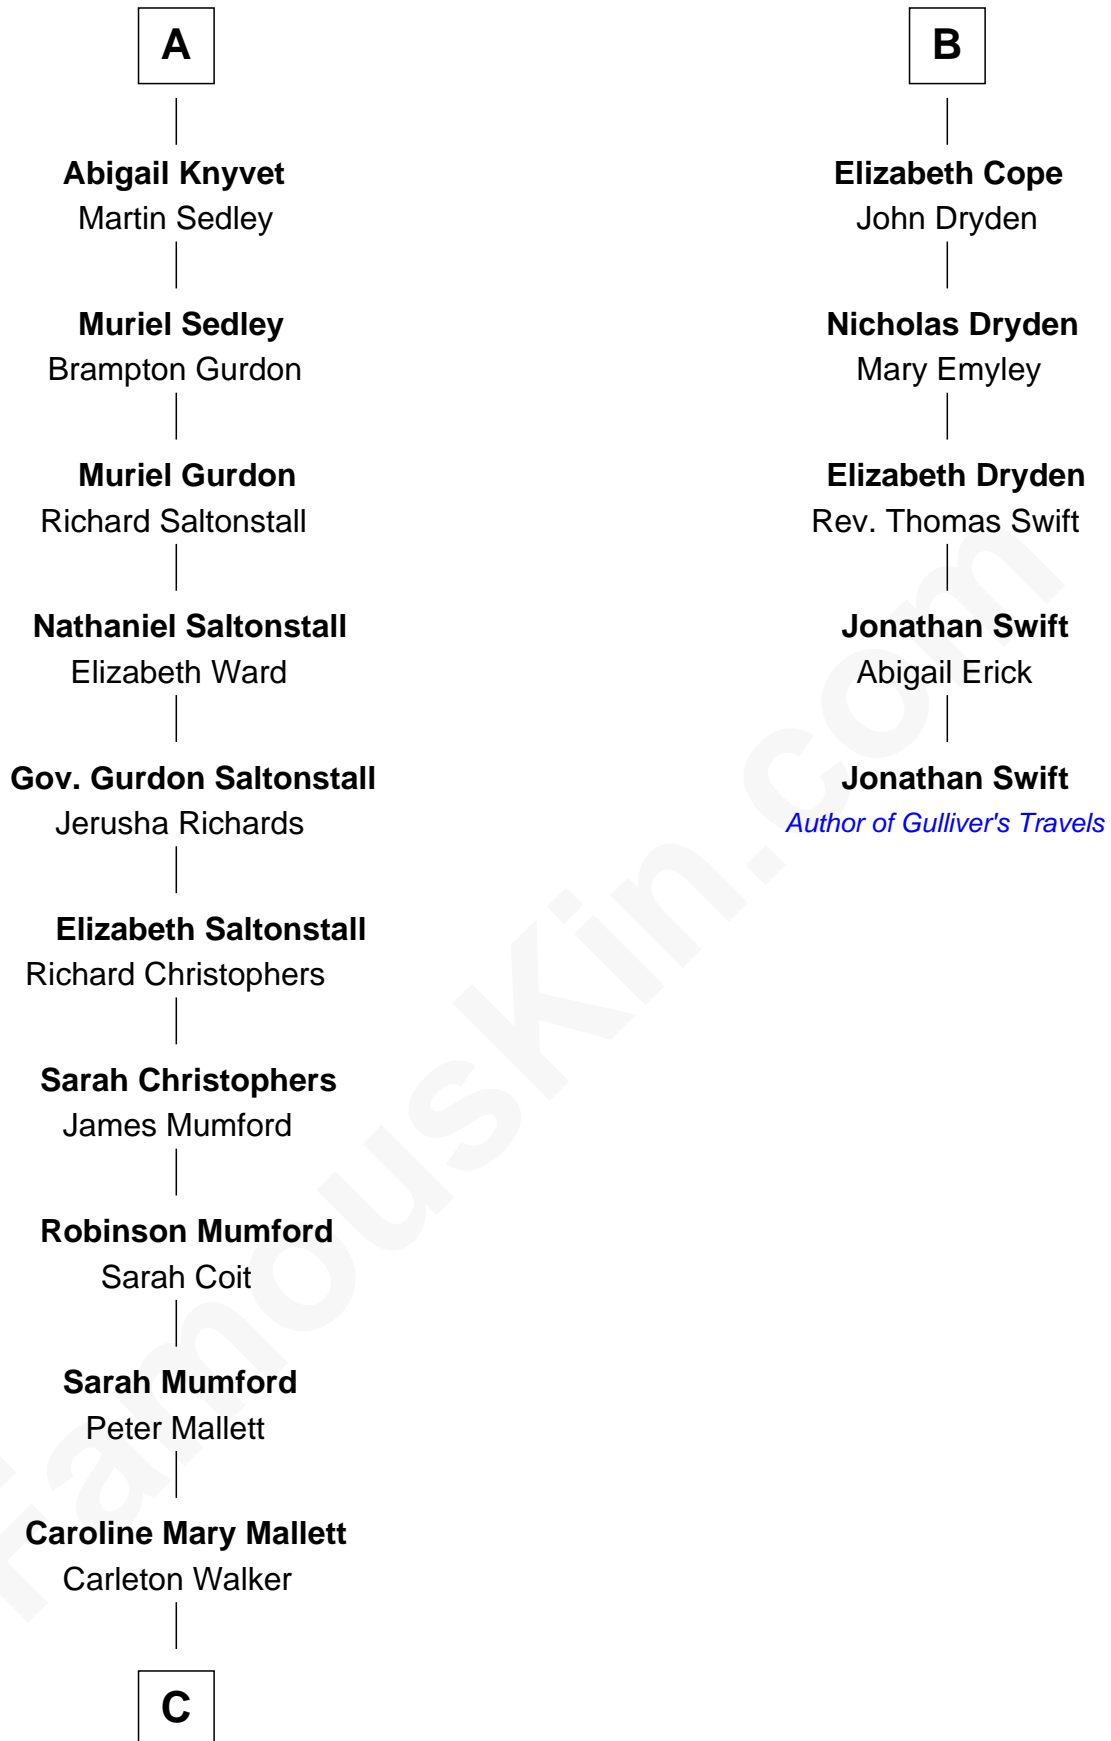

# FamousKin.com Relationship Chart of

**Carly Fiorina**

*CEO of Hewlett-Packard*

11th cousin 10 times removed of

**Jonathan Swift**

*Author of Gulliver's Travels*

FamousKin.com