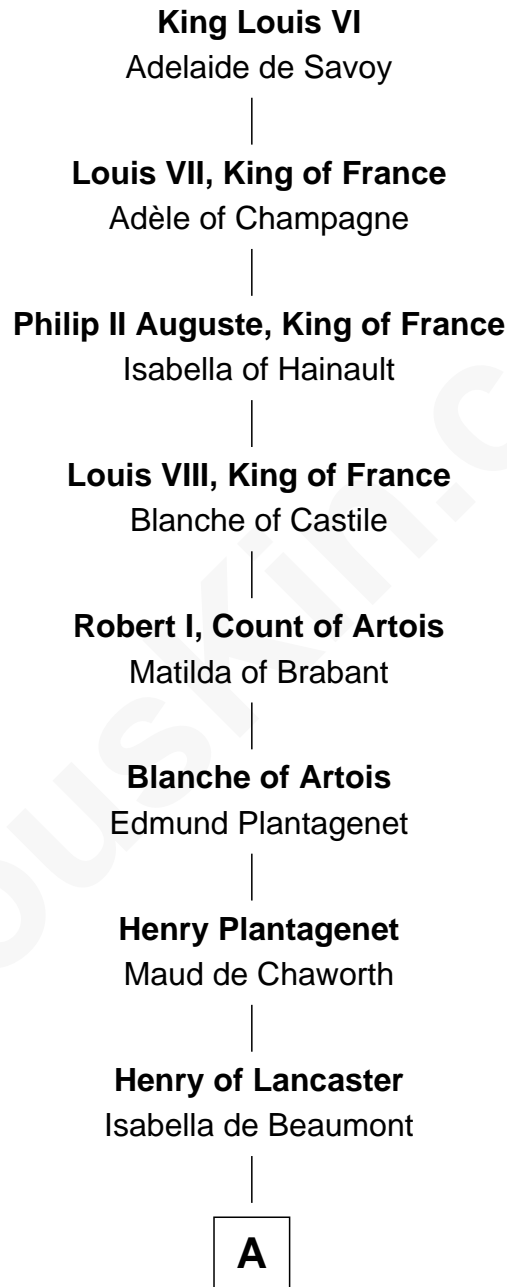

FamousKin.com Relationship Chart of

Carly Fiorina

CEO of Hewlett-Packard

27th Great-granddaughter of

King Louis VI

King of France

A

Blanche of Lancaster

John of Gaunt

Elizabeth of Lancaster

John de Holand

Constance de Holand

Sir John Grey

Alice Grey

Sir William Knyvet

Sir Edmund Knyvet