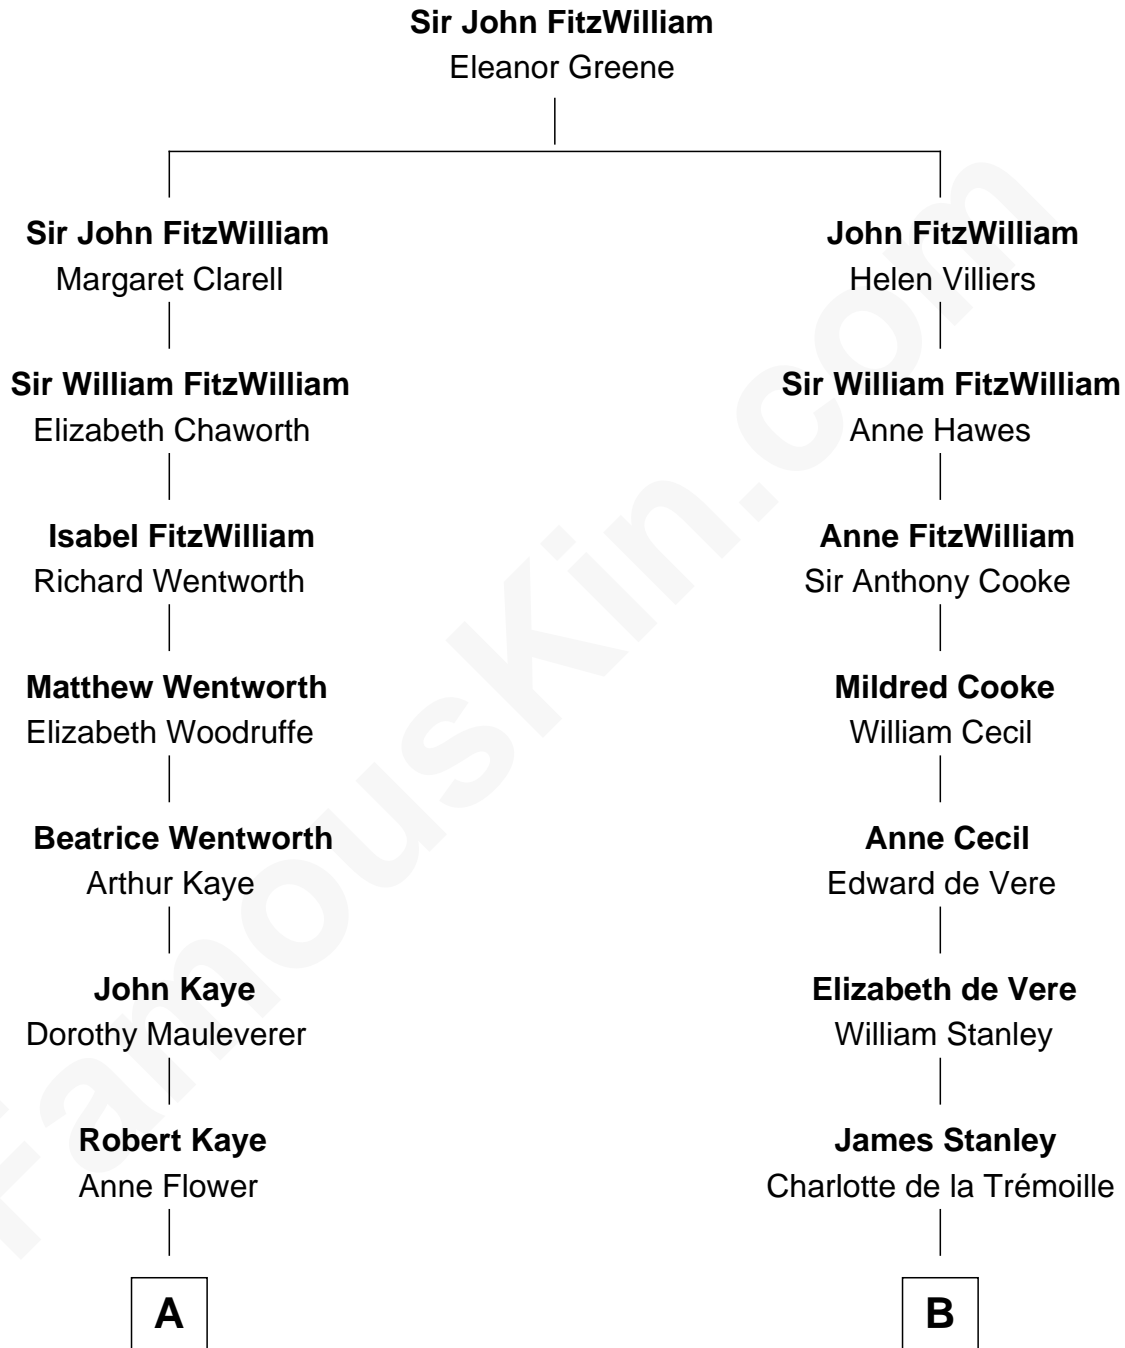

FamousKin.com Relationship Chart of

Carly Fiorina

CEO of Hewlett-Packard

17th cousin 3 times removed of

Hugh Grant

Movie Actor

FamousKin.com