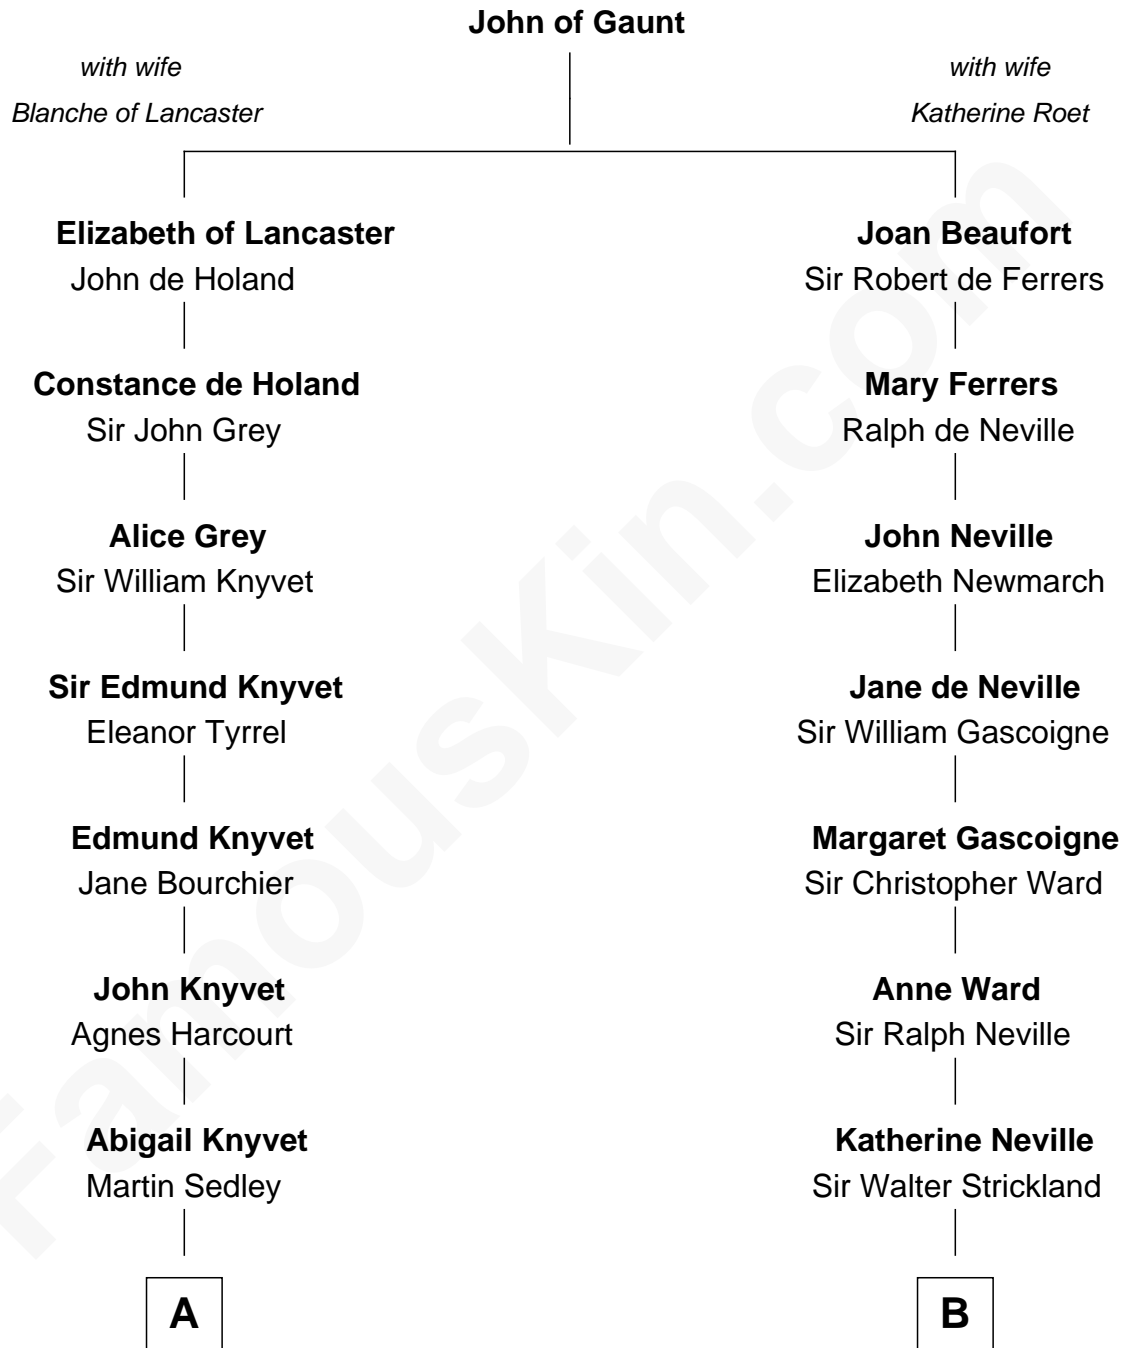

FamousKin.com

Relationship Chart of

Carly Fiorina

CEO of Hewlett-Packard

17th cousin 3 times removed of

Charles A. Pillsbury

Co-Founder of C.A. Pillsbury Co.

FamousKin.com