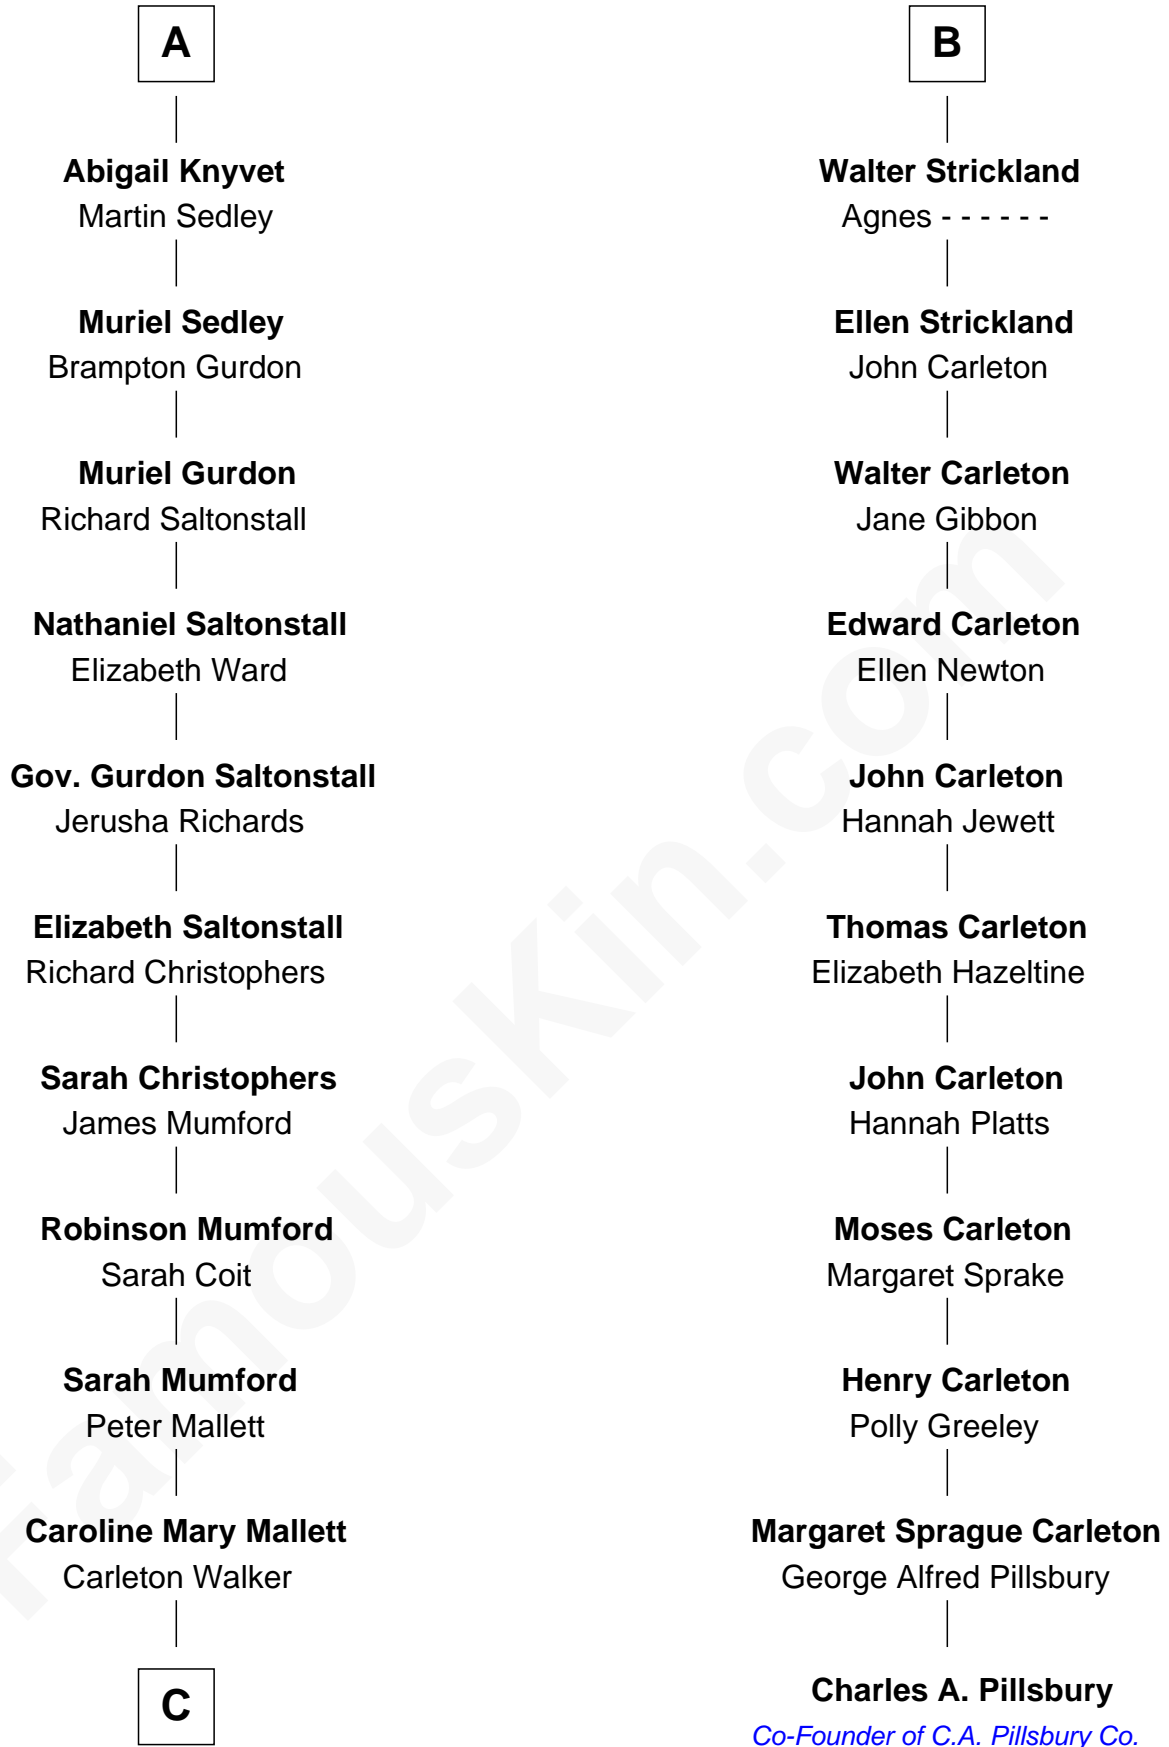

FamousKin.com

Relationship Chart of

Carly Fiorina

CEO of Hewlett-Packard

17th cousin 4 times removed of

Charles A. Pillsbury

Co-Founder of C.A. Pillsbury Co.

FamousKin.com