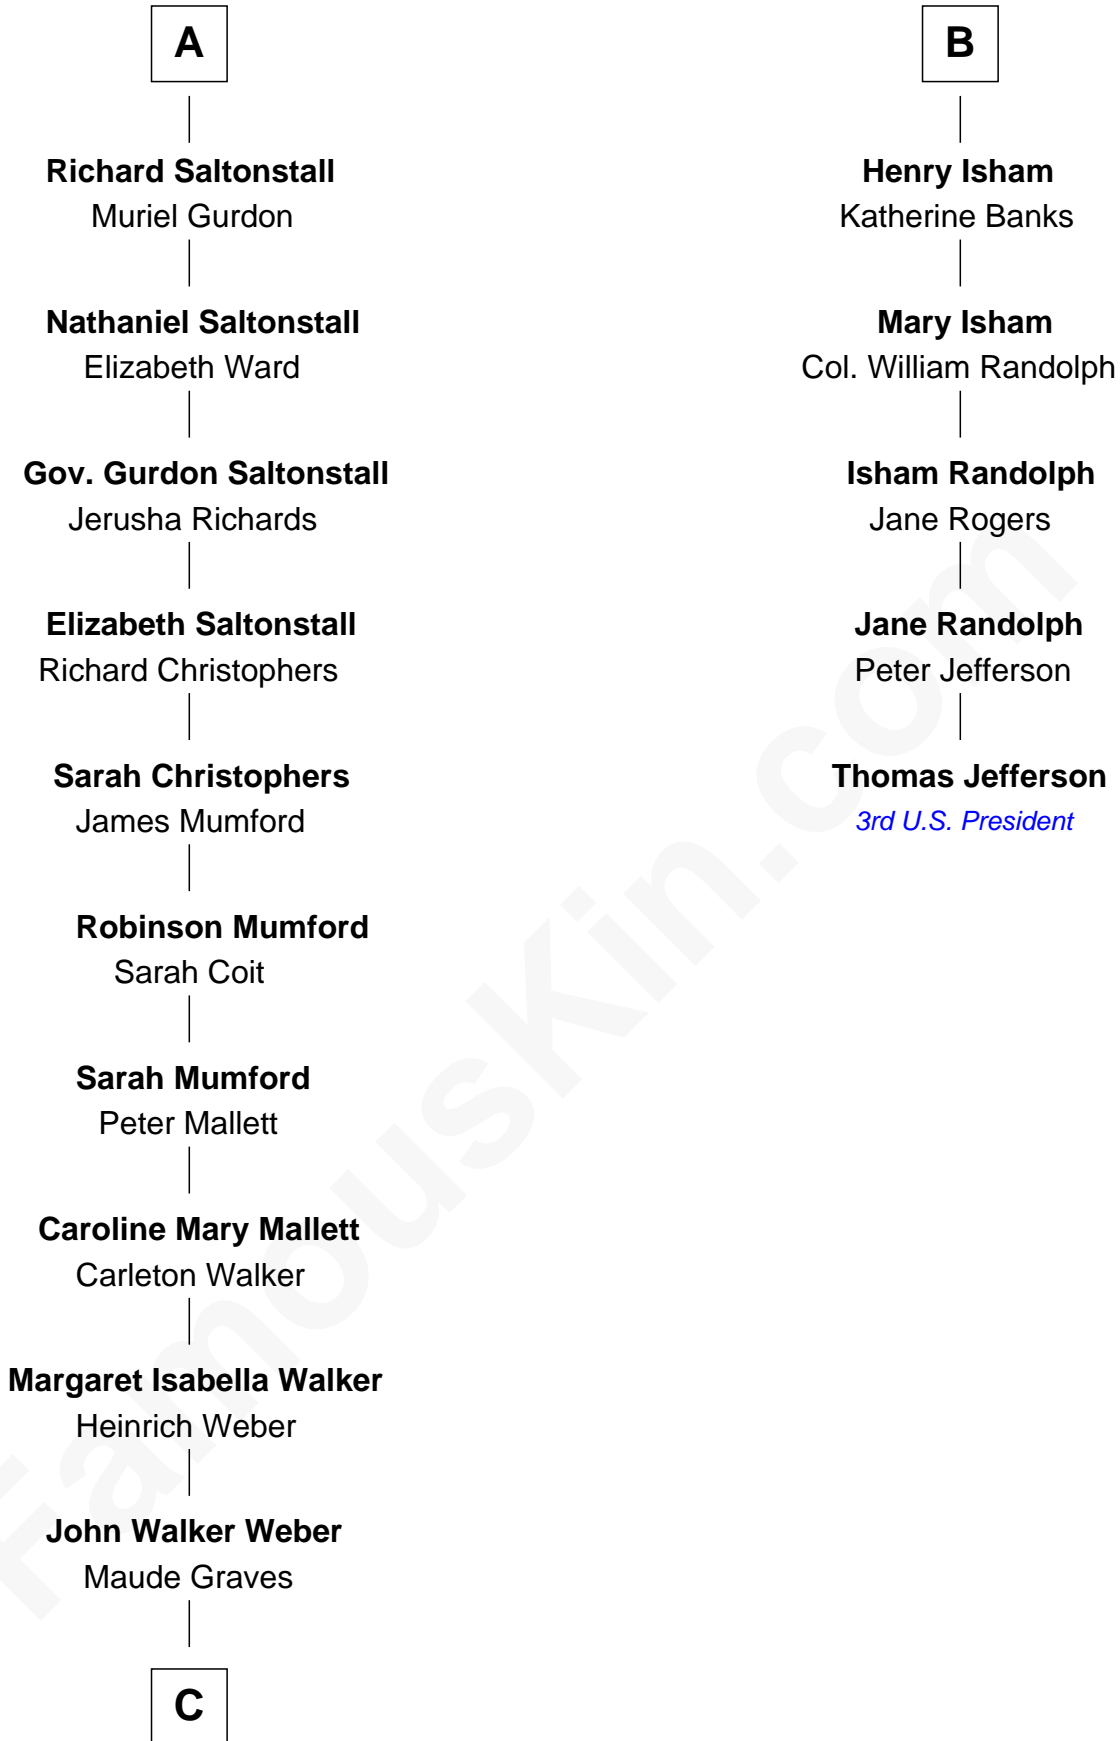

FamousKin.com Relationship Chart of

Carly Fiorina

CEO of Hewlett-Packard

11th cousin 8 times removed of

Thomas Jefferson

3rd U.S. President and Signer of the Declaration of Independence

Sir John Hopton

Margaret Saville

C

—
Cara Carleton Weber

Harold Marvin Sneed

—
Joseph Tyree Sneed

Madelon Montross Juergens

—
Carly Fiorina

CEO of Hewlett-Packard

FamousKin.com