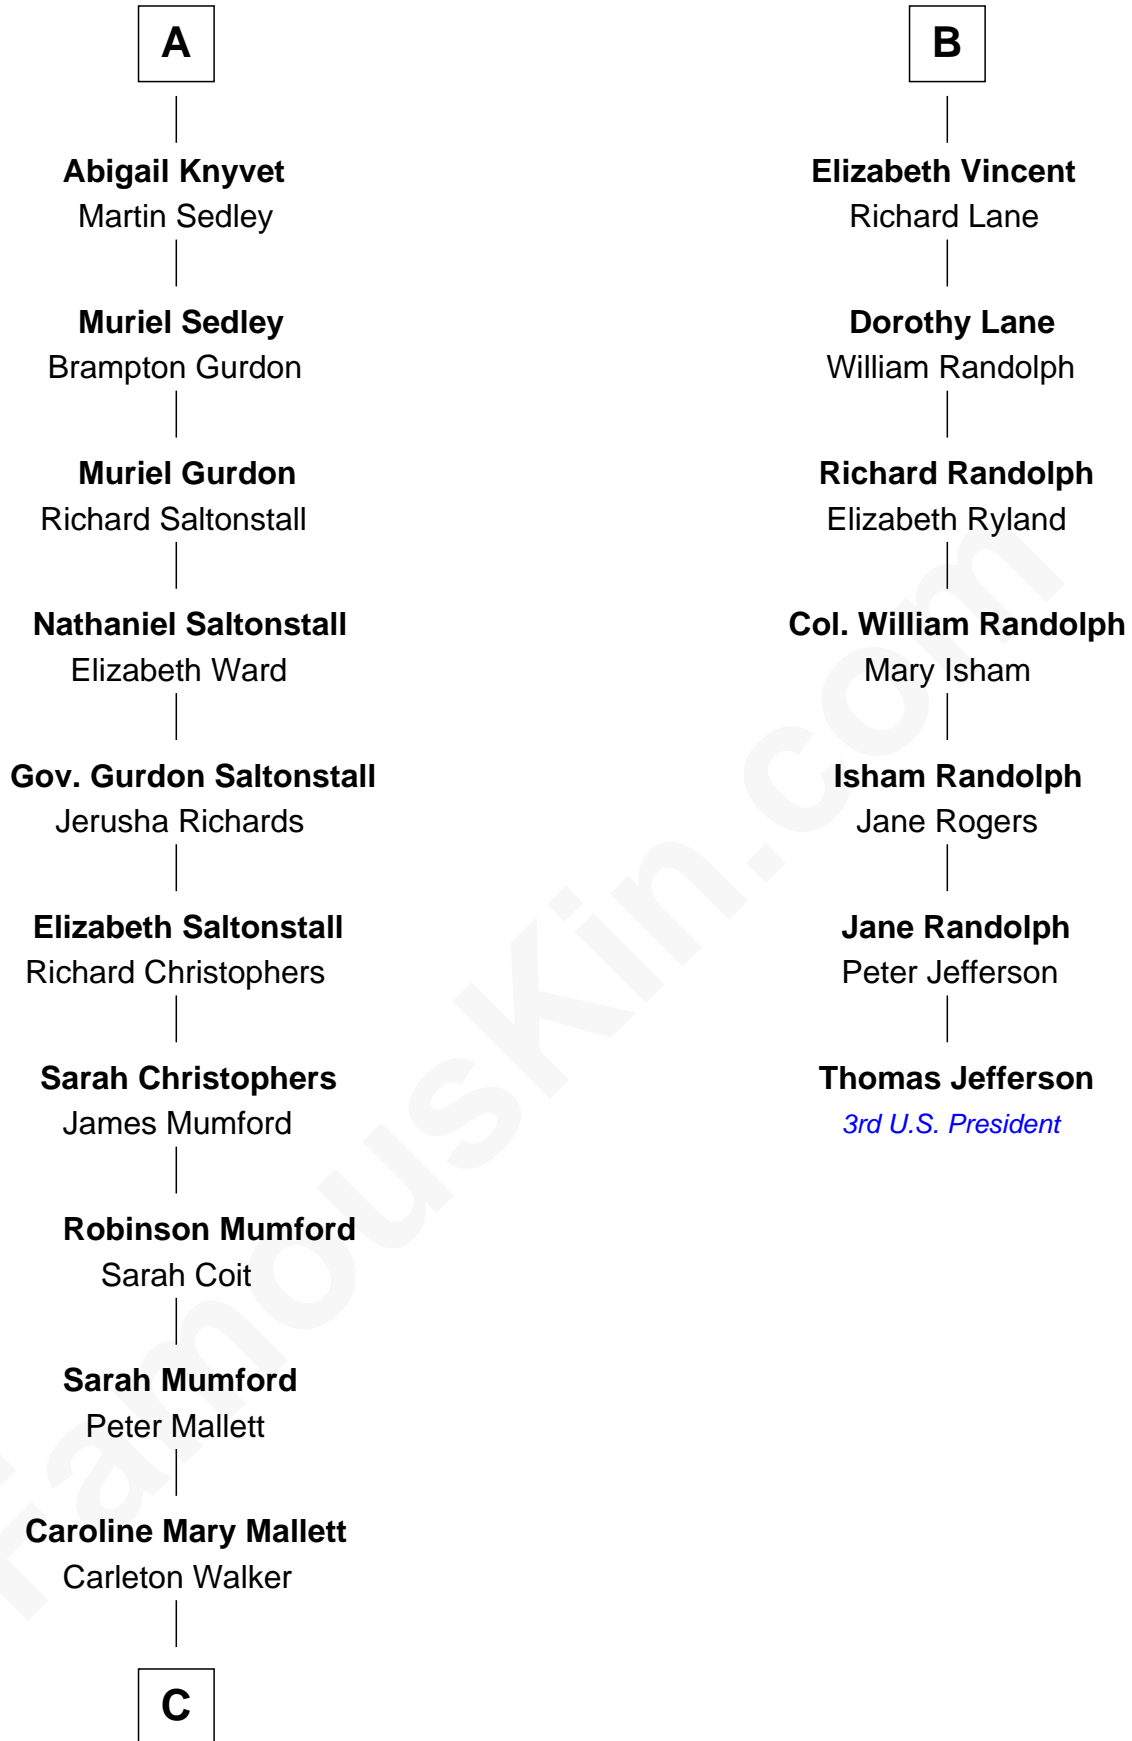

FamousKin.com

Relationship Chart of

Carly Fiorina

CEO of Hewlett-Packard

13th cousin 8 times removed of

Thomas Jefferson

3rd U.S. President and Signer of the Declaration of Independence

Edward III, King of England

Philippa of Hainault

FamousKin.com